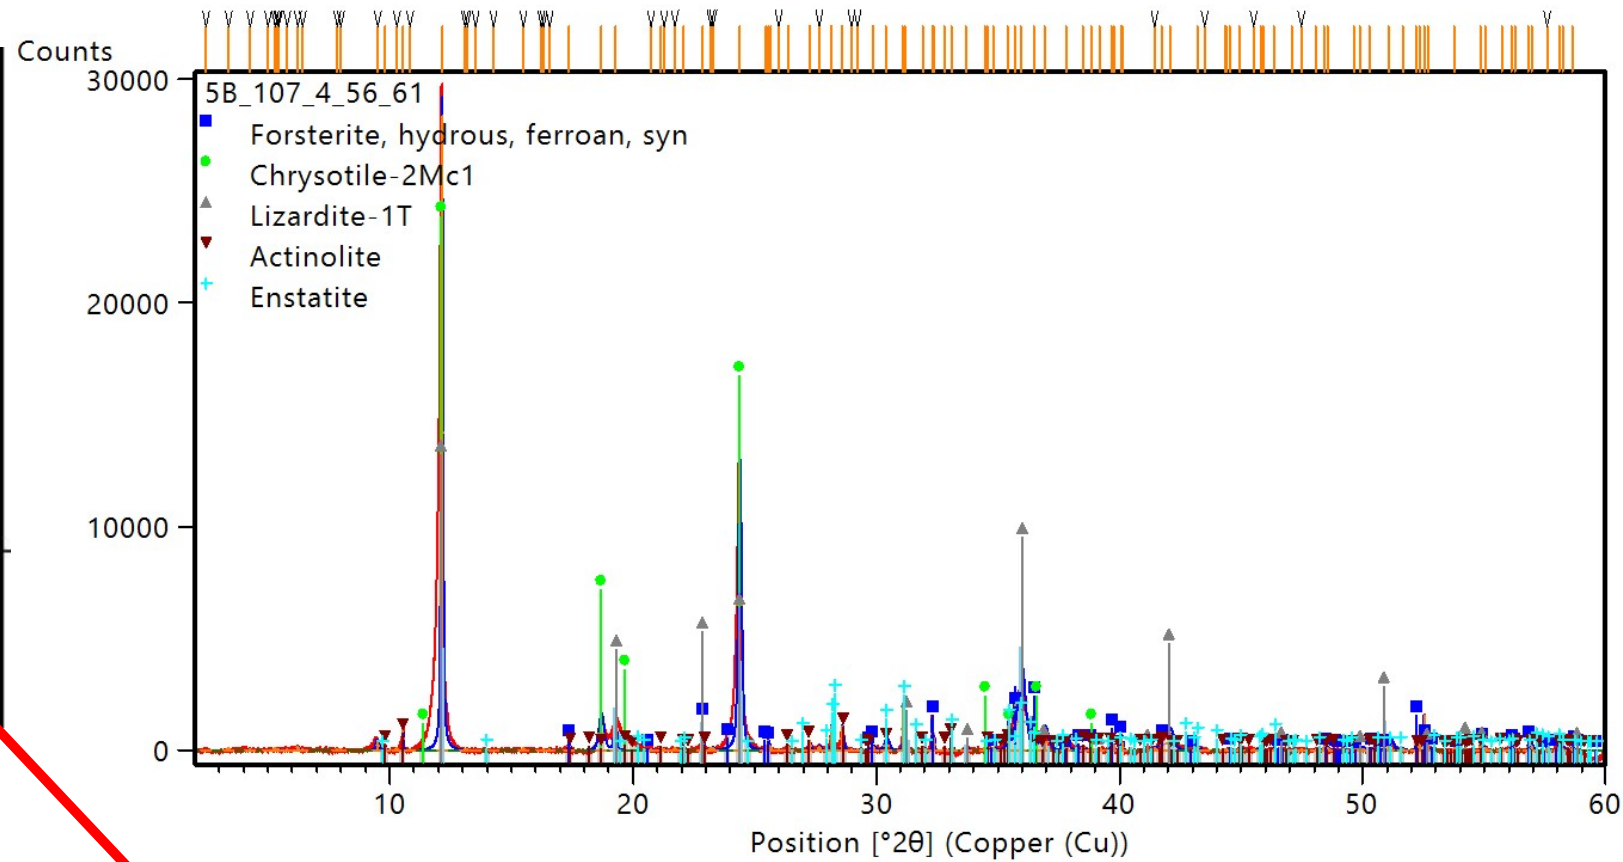

807_C5705B_107_4_56-61cm

Serpentine + trace phases