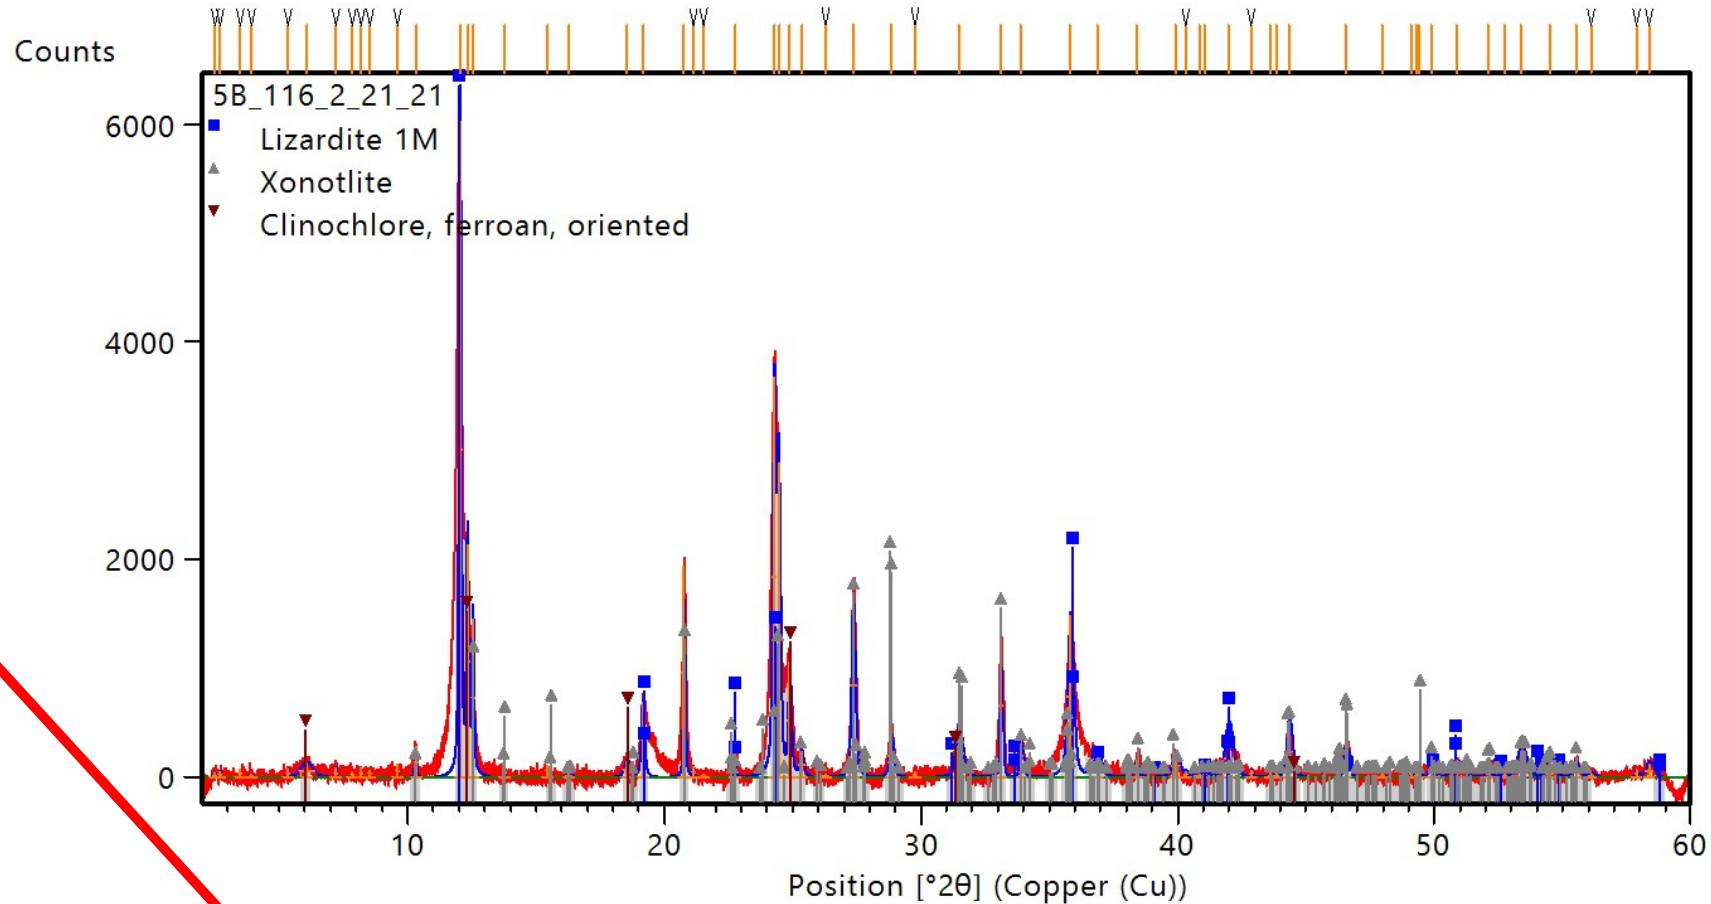

807\_C5705B\_116\_02\_21cm

Serpentine + trace xonotlite, chlorite