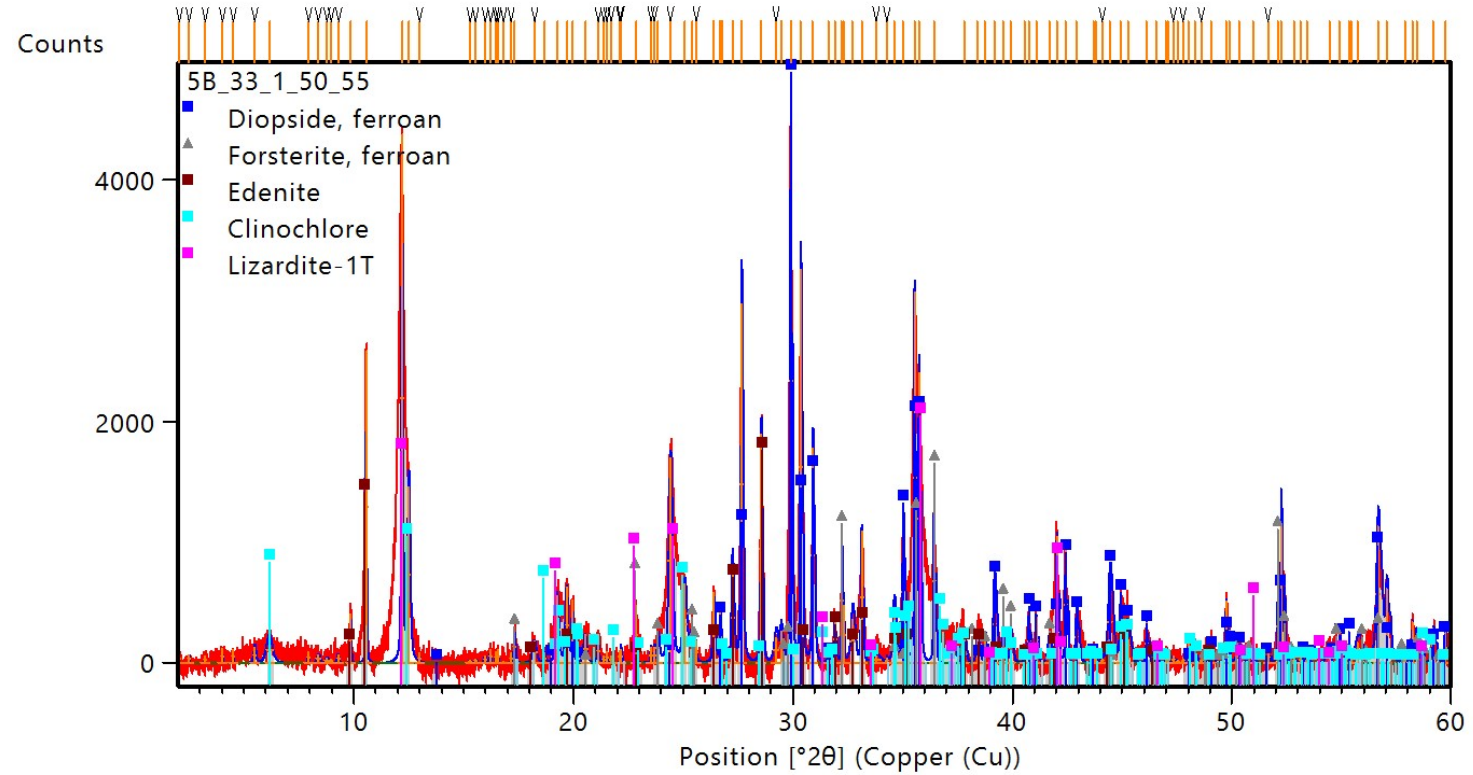

807_C5705B_33_1_50-55cm

Serpentine, amphibole, chlorite, cpx,
olivine