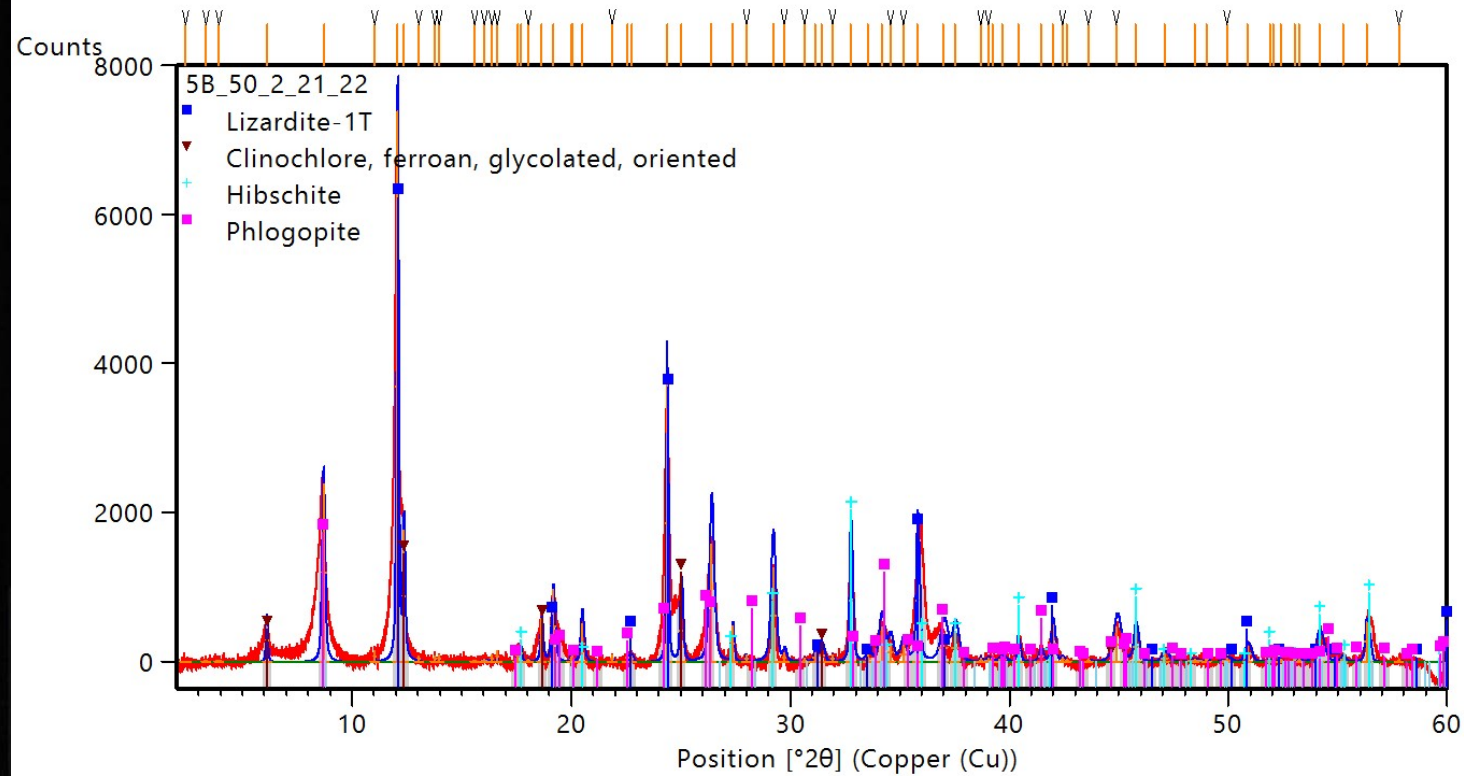

807_C5705B_50_02_21_22cm

hydrogarnet+ Phlogopite+ Serpentine+ Chlorite