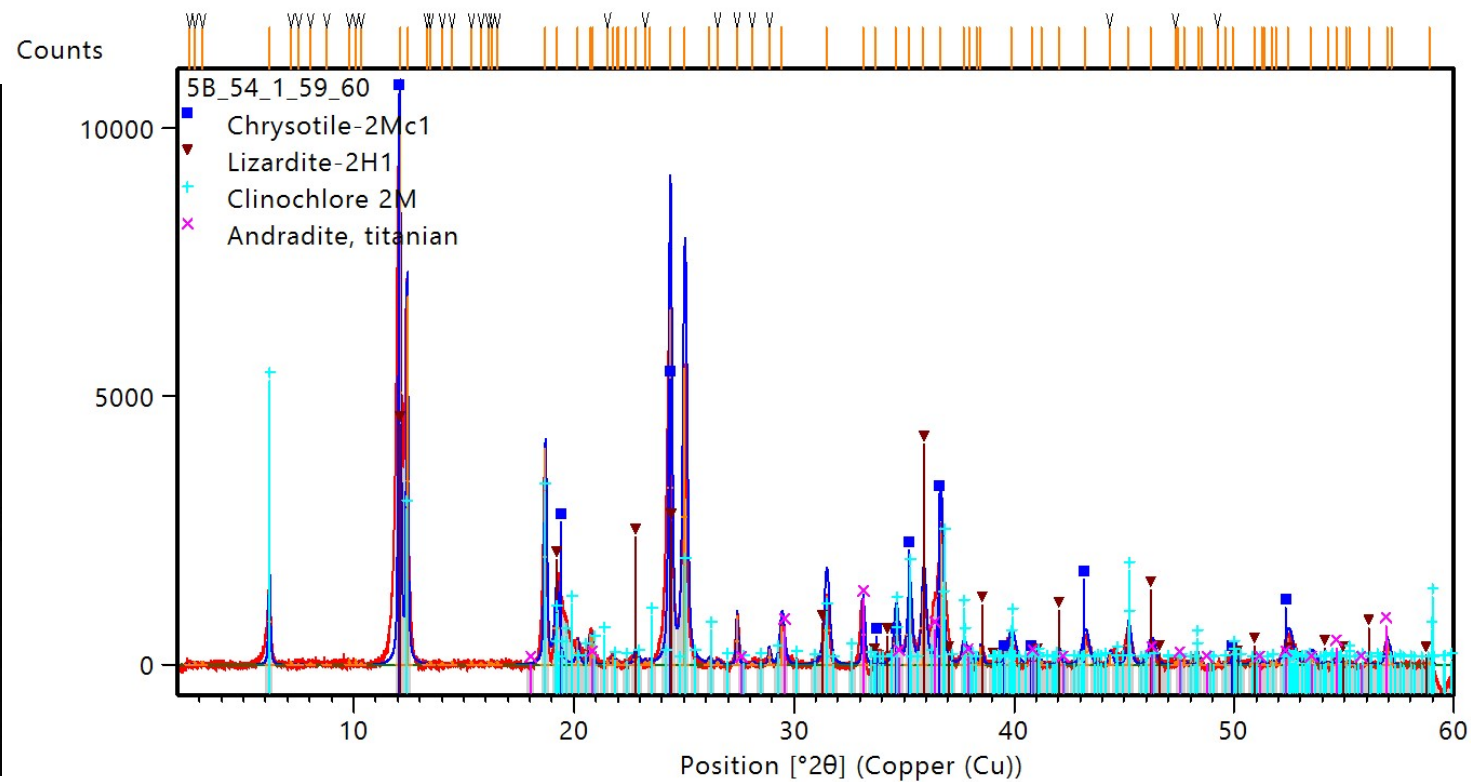

807_C5705B_54_01_59_60cm

Serpentine + Chlorite + hydrogarnet