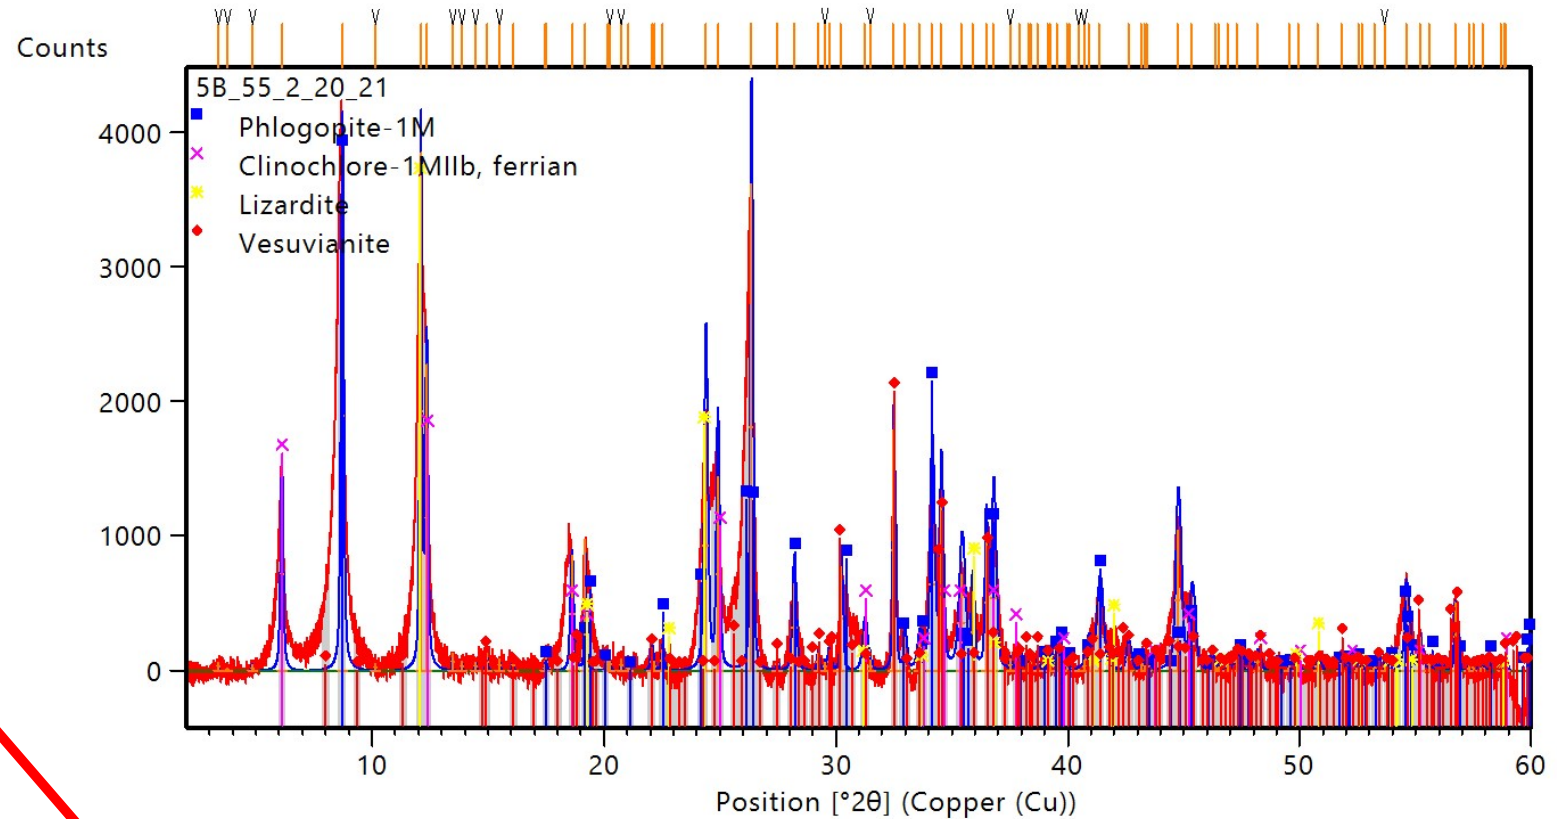

807\_C5705B\_55\_02\_20\_21cm

Chlorite + Phlogopite + hydrogarnet +Serpentine