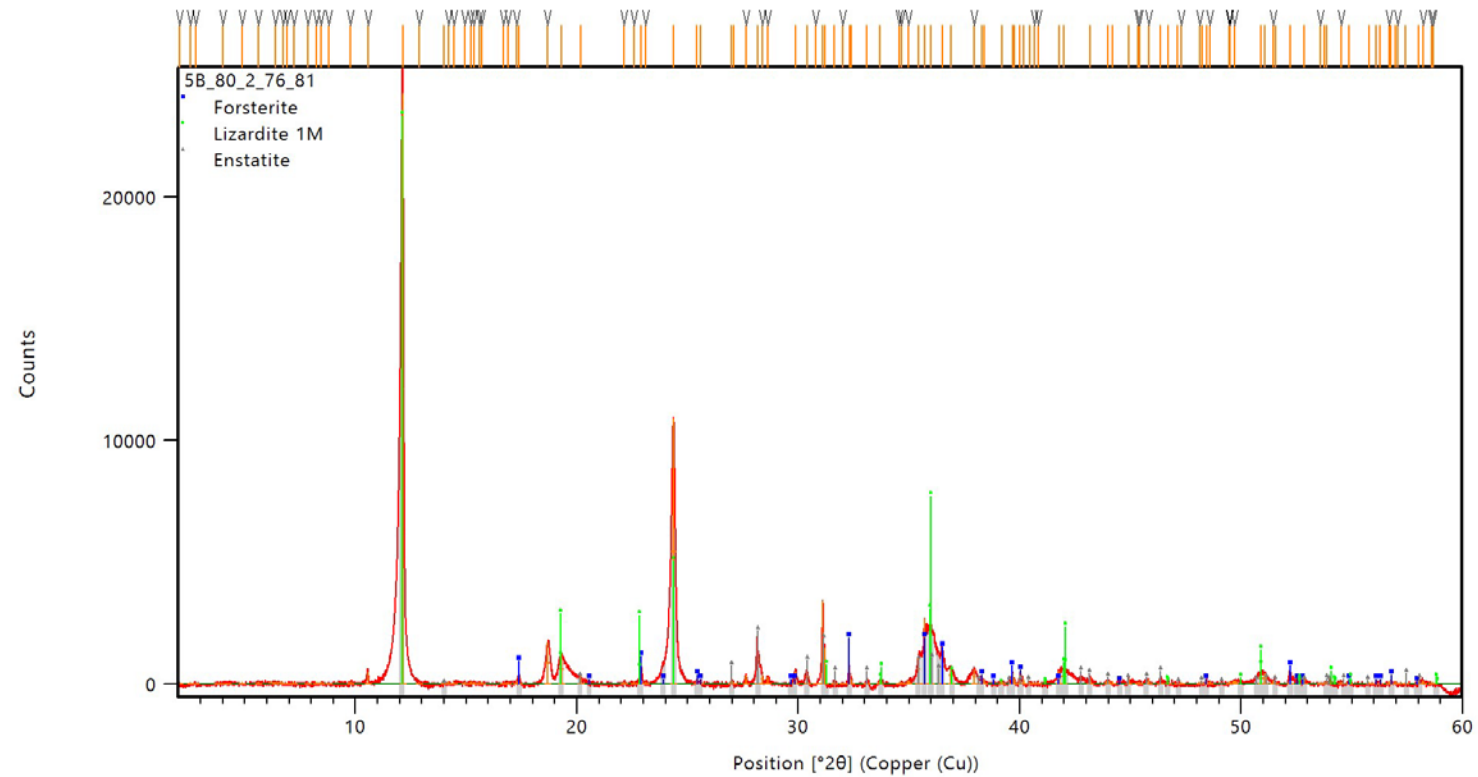

807_C5705B_80_02_76-81cm

Serpentine + opx + olivine