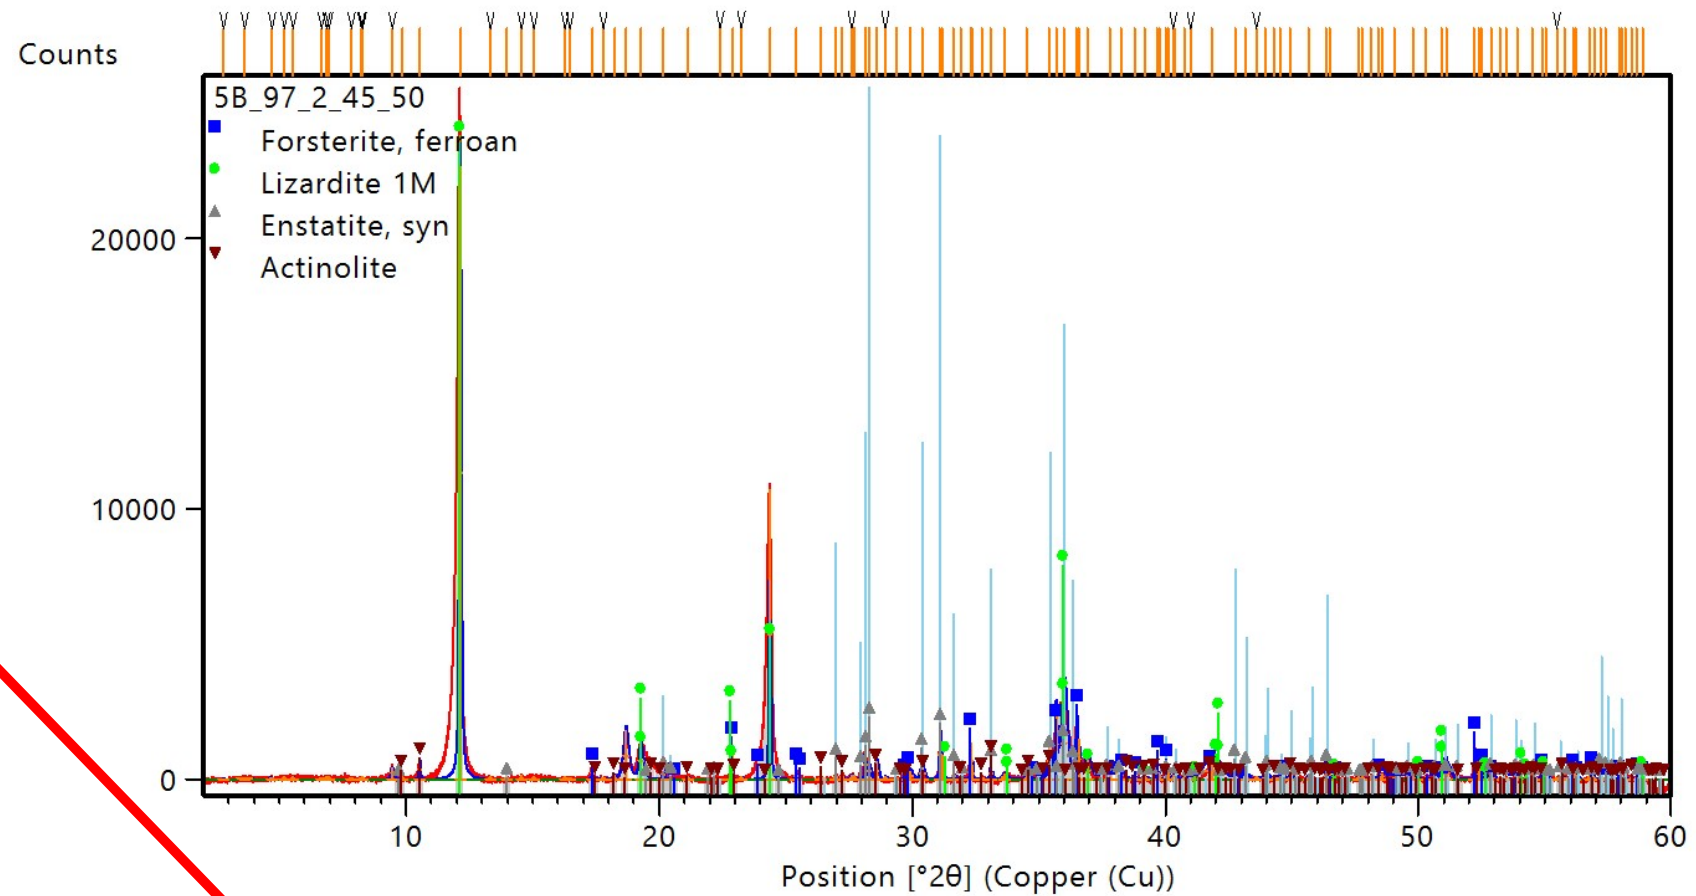

807_C5705B_97_02_45_50cm

Serpentine + trace opx, amph, ol