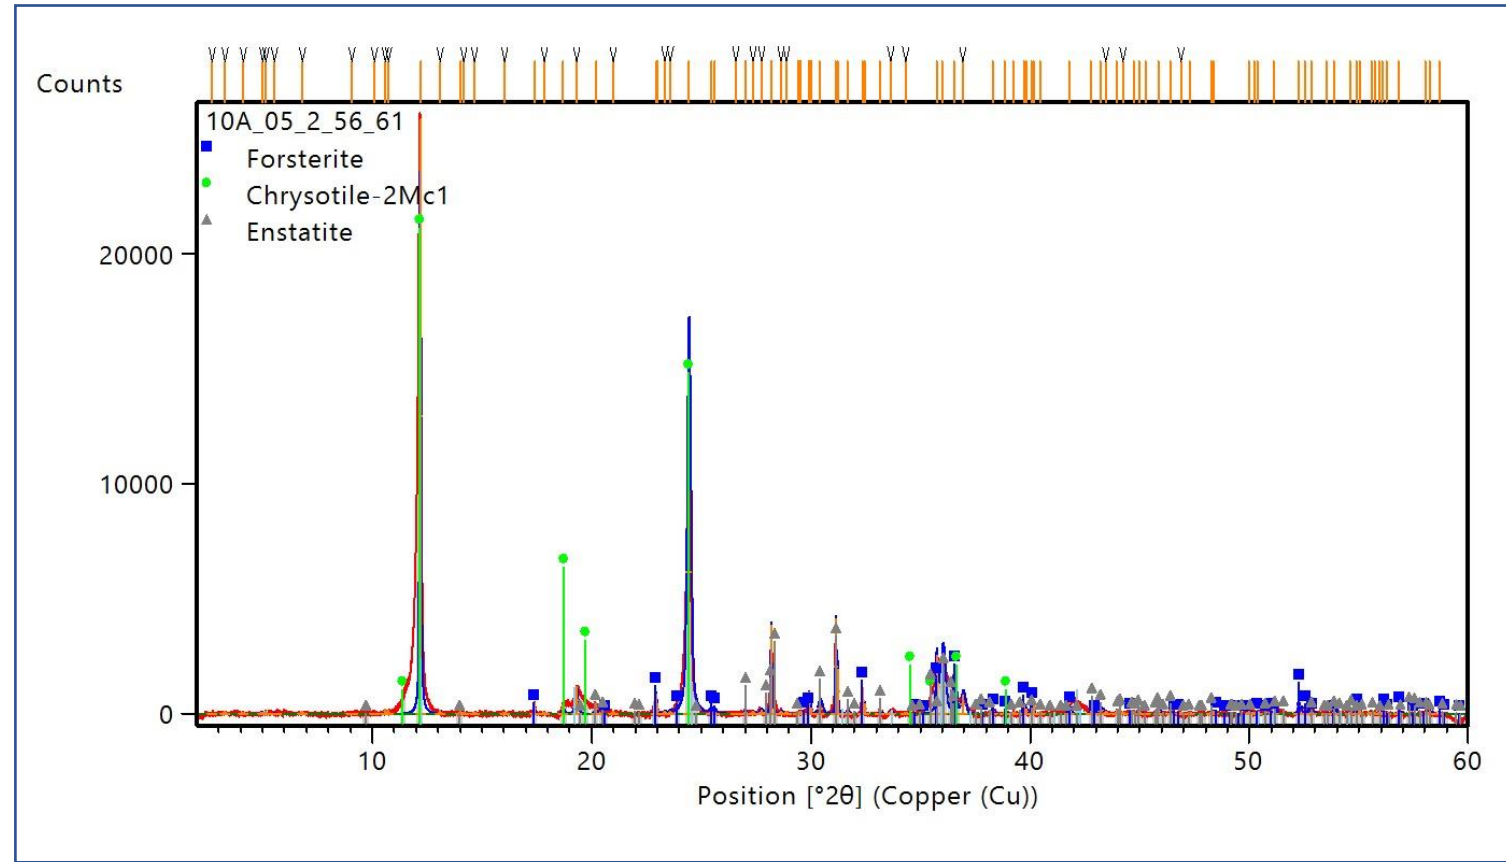

807\_C57010A\_05\_02\_56\_61cm

Serpentine+forsterite+Opx