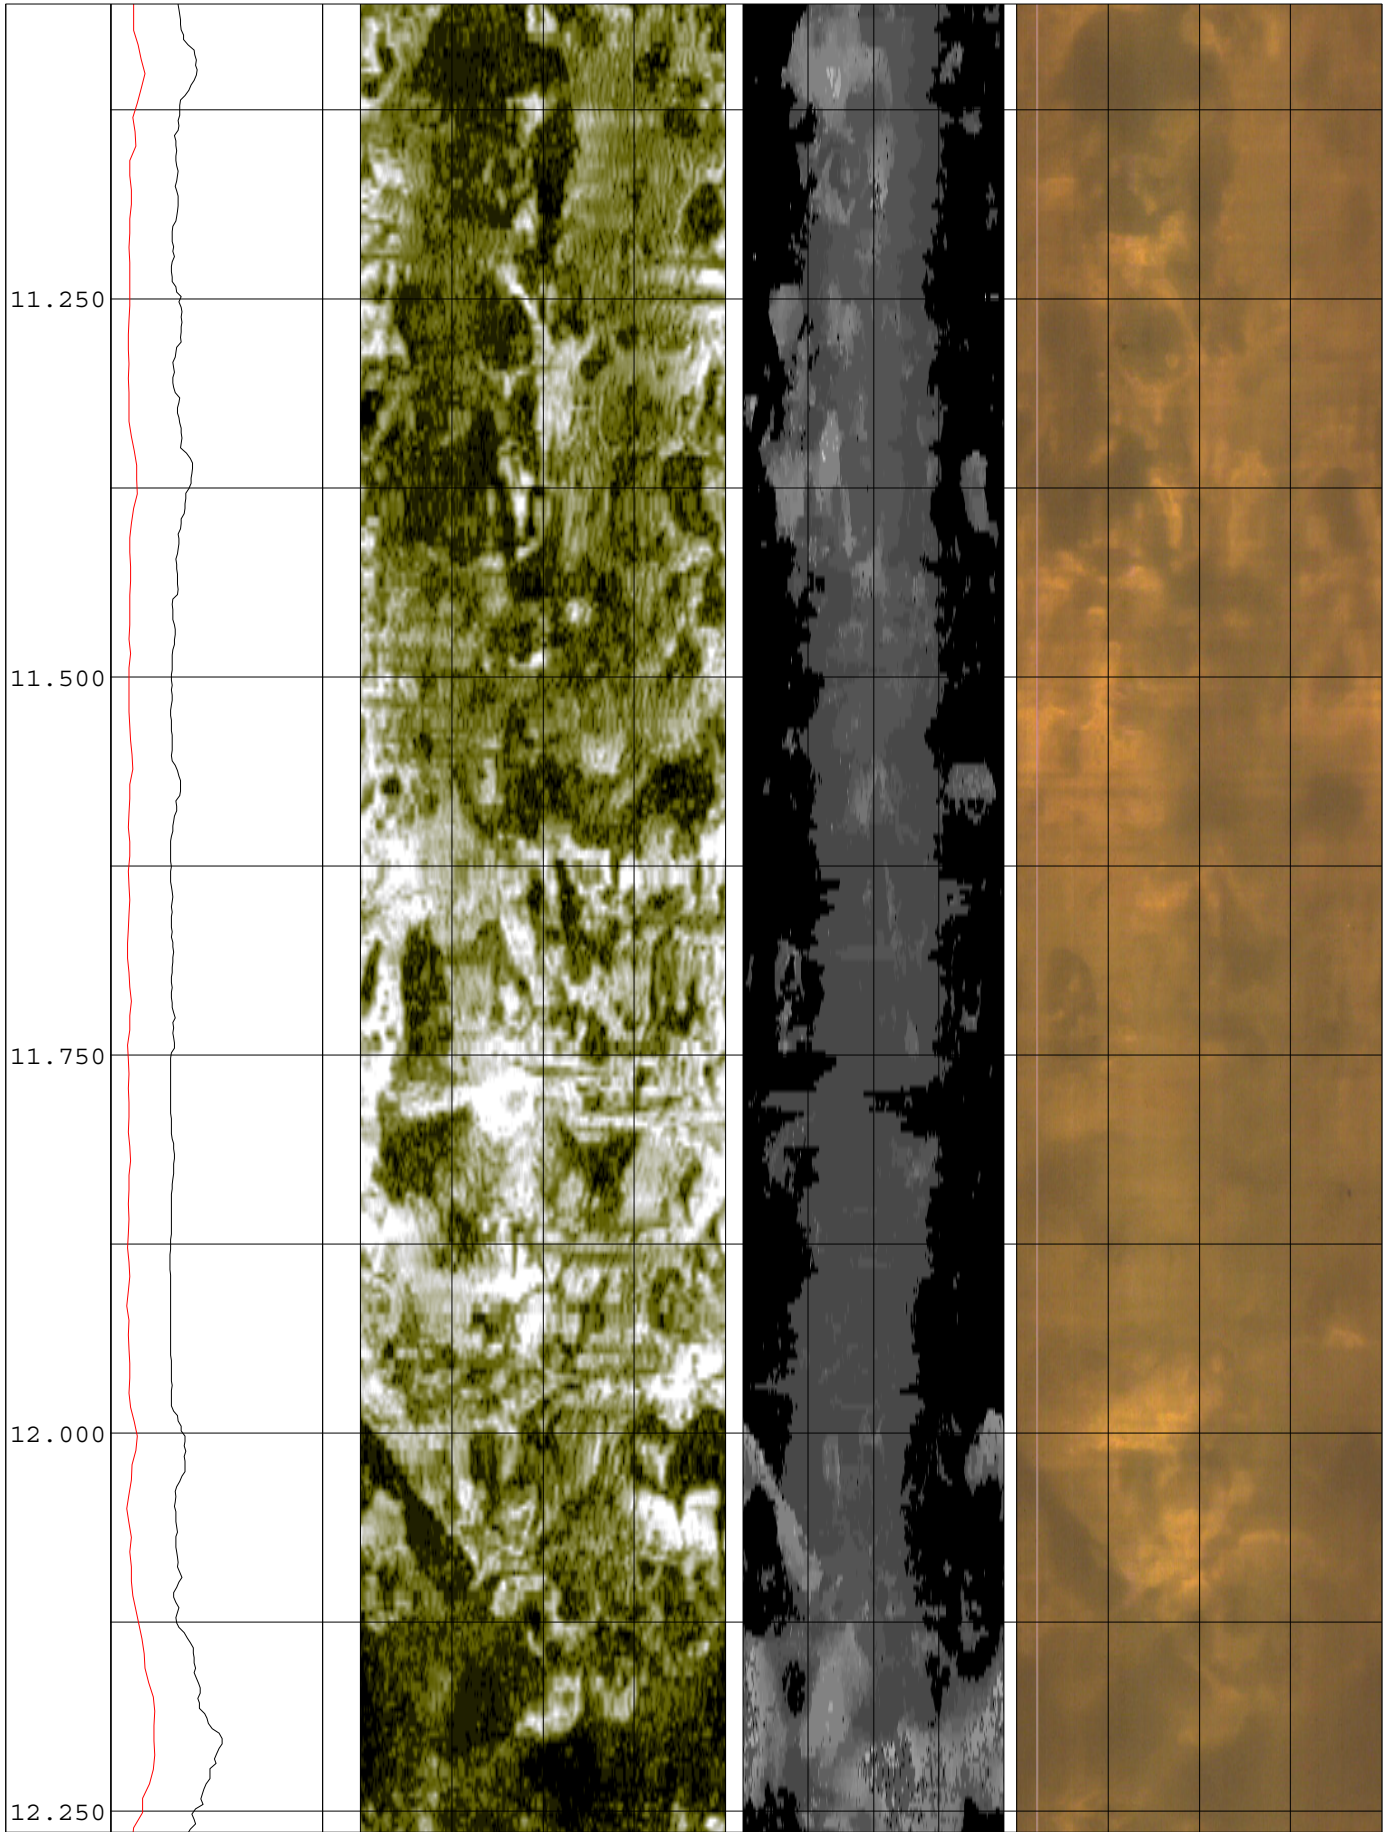

Tahiti Sea Level Expedition (Tahiti)
 Wireline logging Data Expedition: 310 Site: 21 Hole: B

17.250				
17.500				