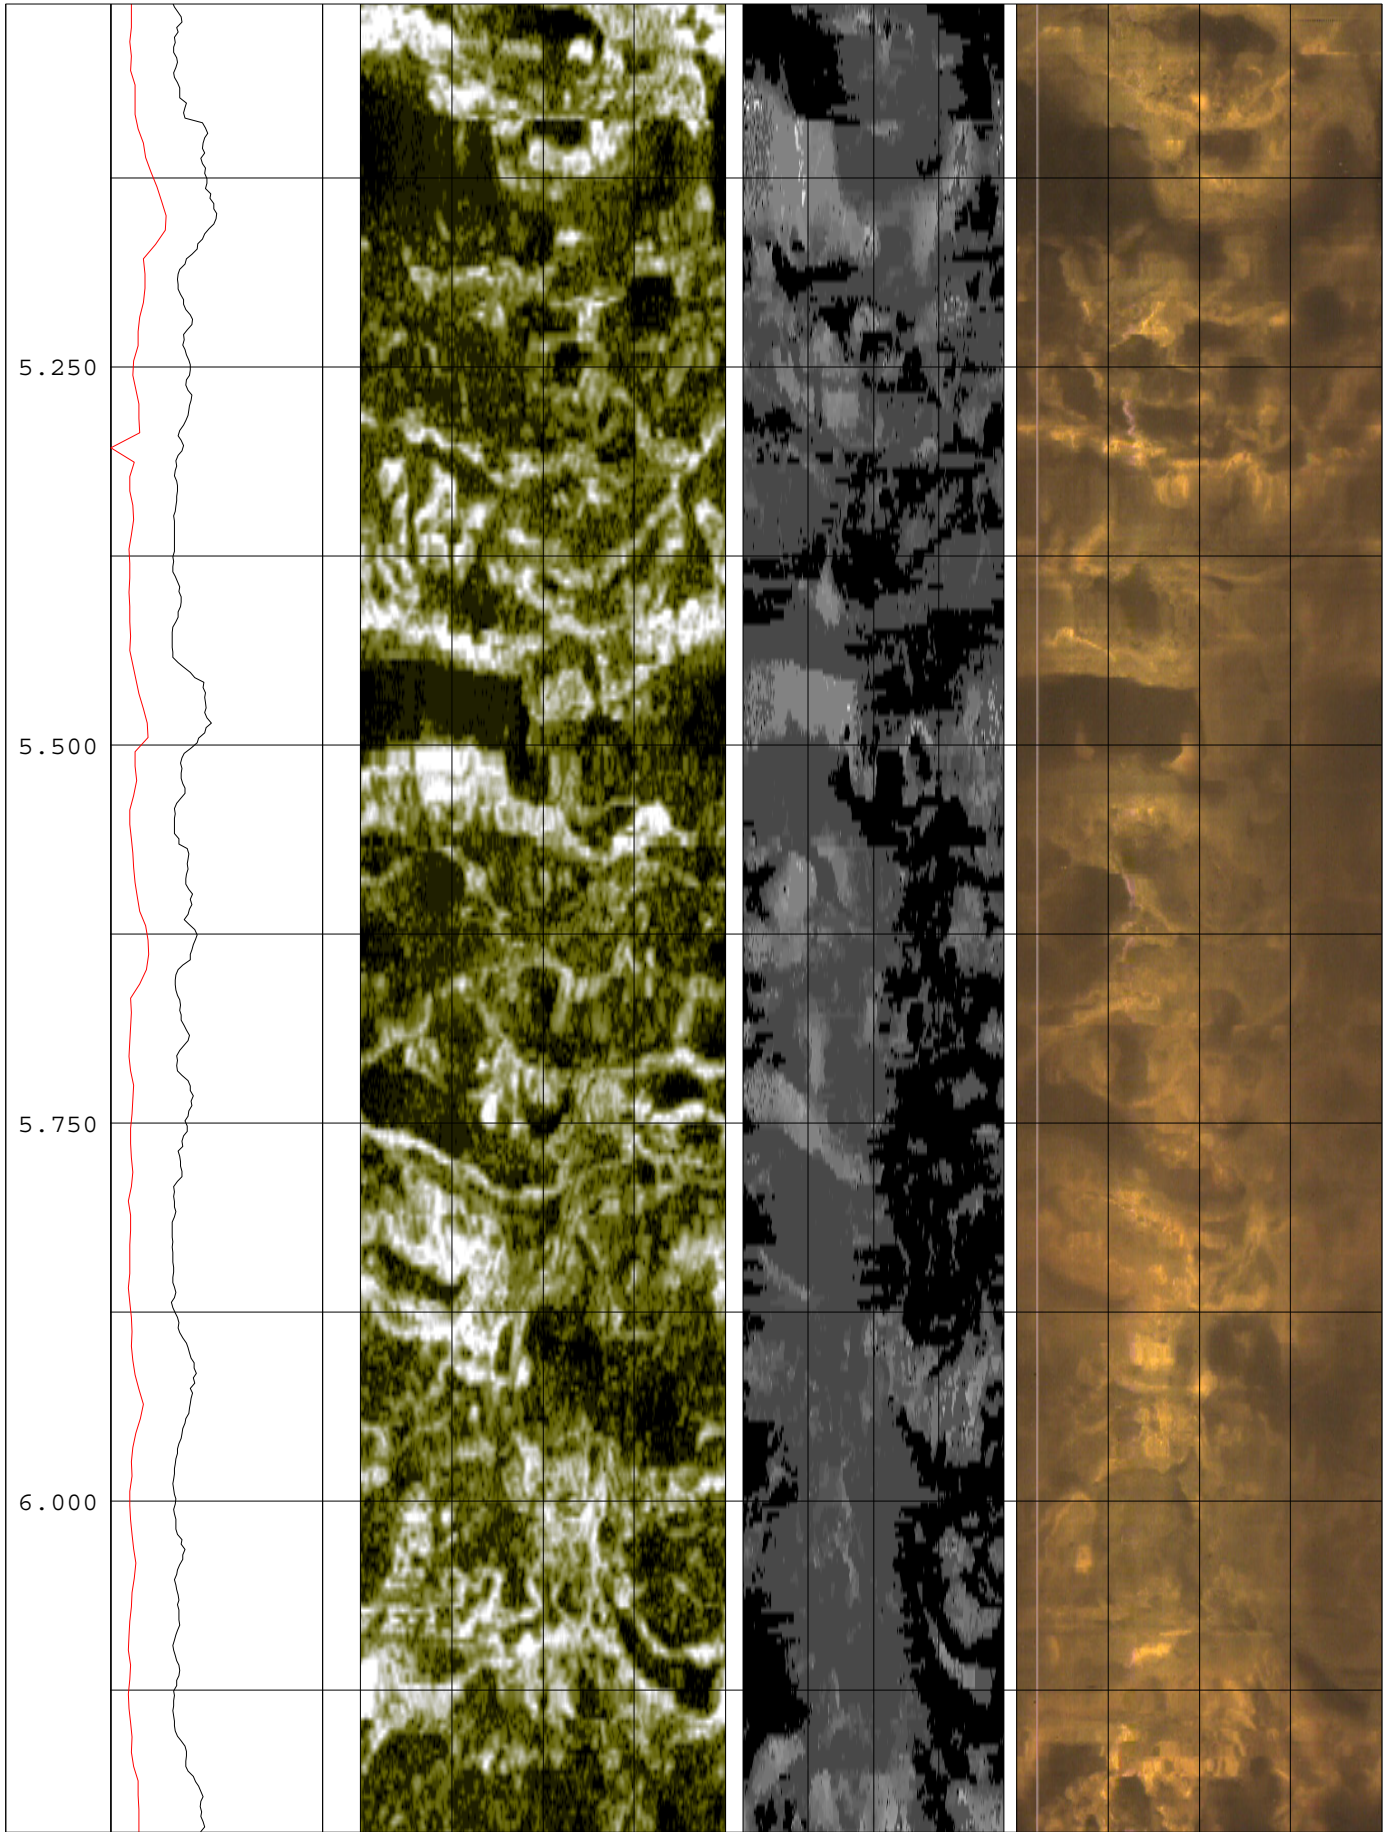

Tahiti Sea Level Expedition (Tahiti)
 Wireline logging Data Expedition: 310 Site: 21 Hole: B

17.250				
17.500				