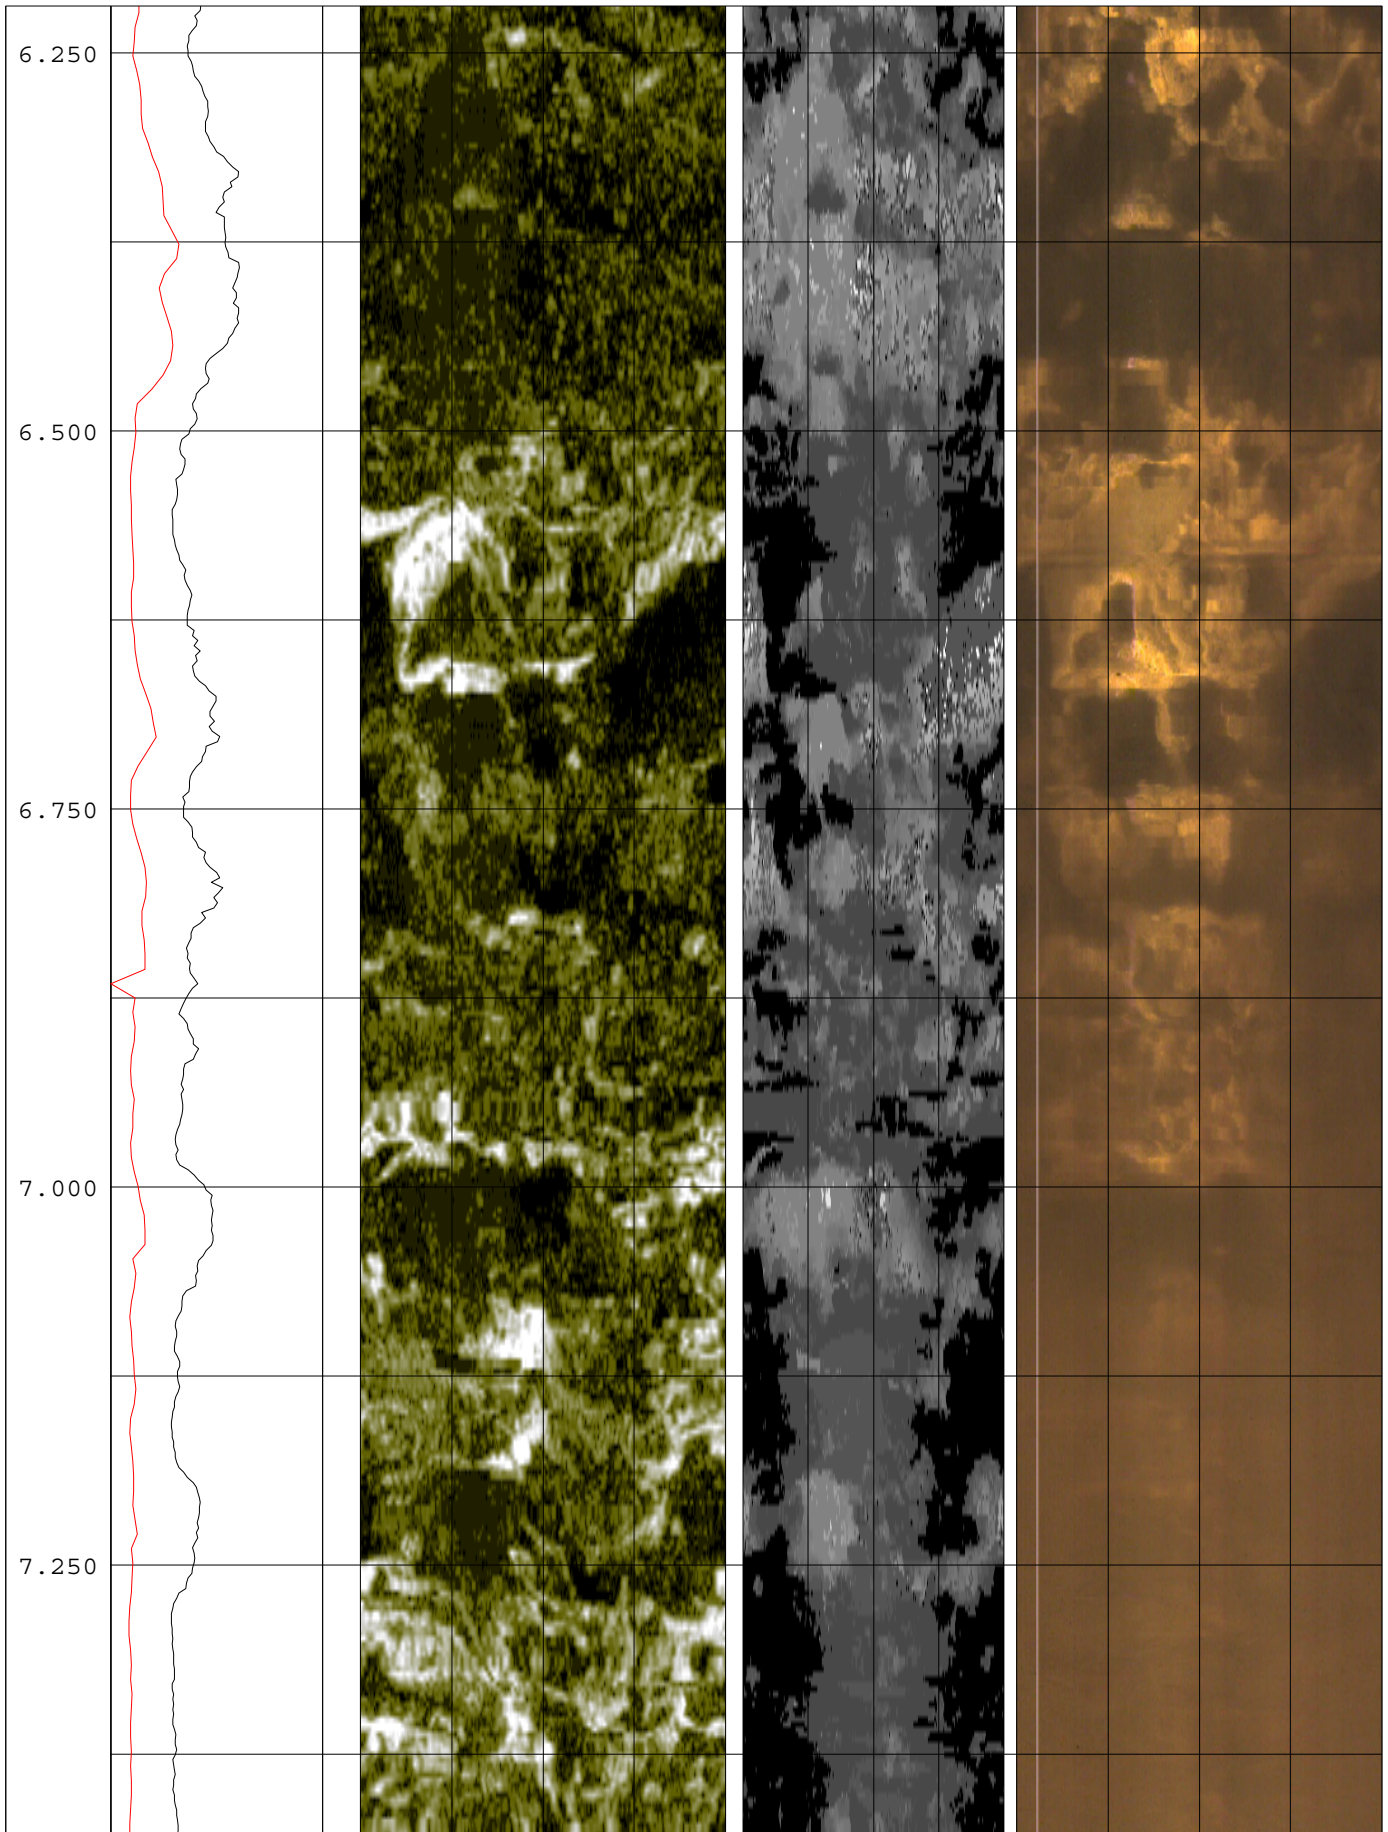

Tahiti Sea Level Expedition (Tahiti)
 Wireline logging Data Expedition: 310 Site: 21 Hole: B

17.250				
17.500				