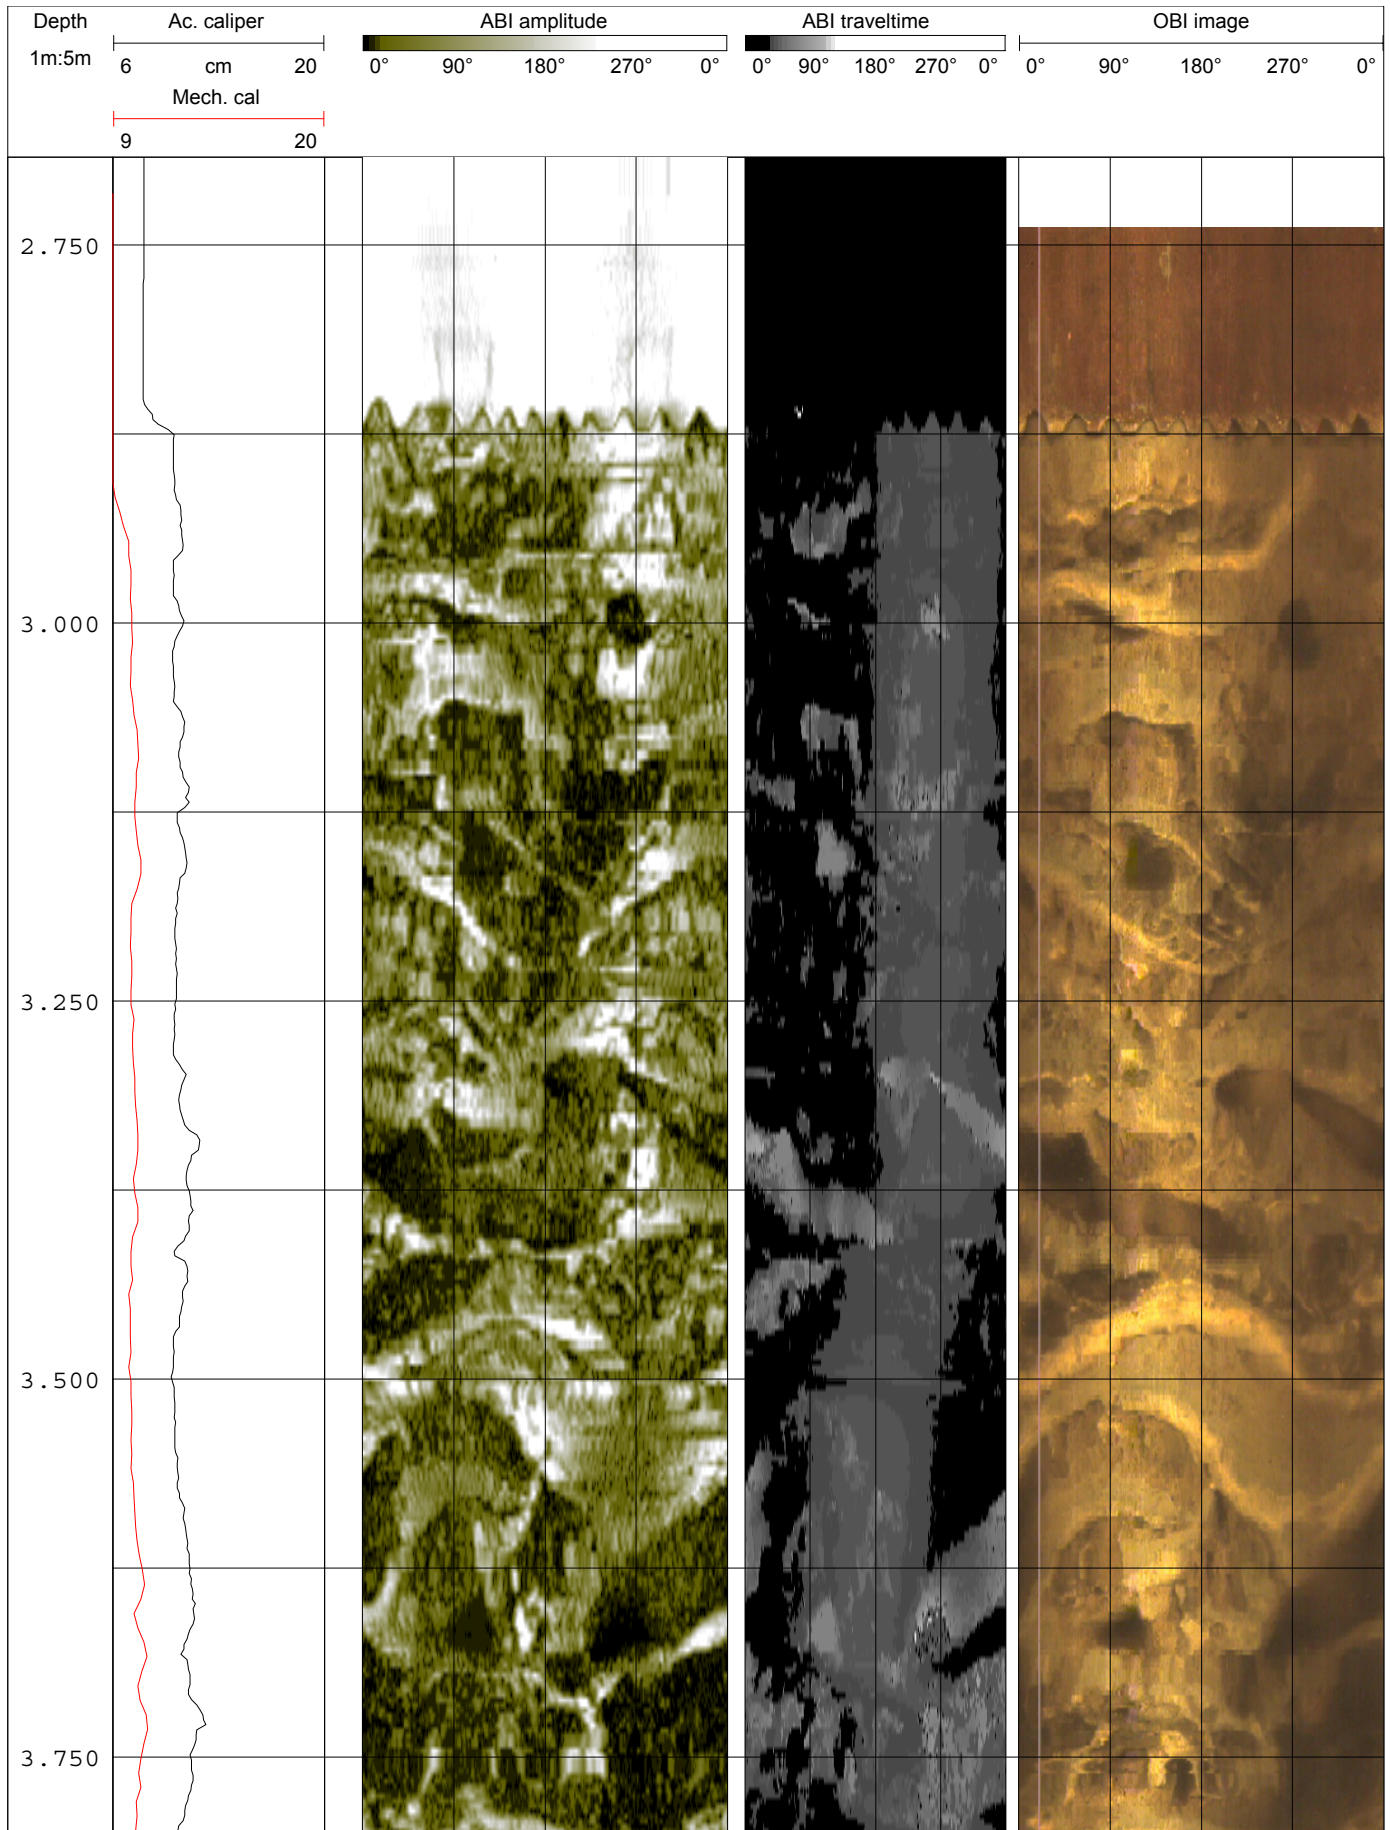

Tahiti Sea Level Expedition (Tahiti)
 Wireline logging Data Expedition: 310 Site: 21 Hole: B

17.250				
17.500				