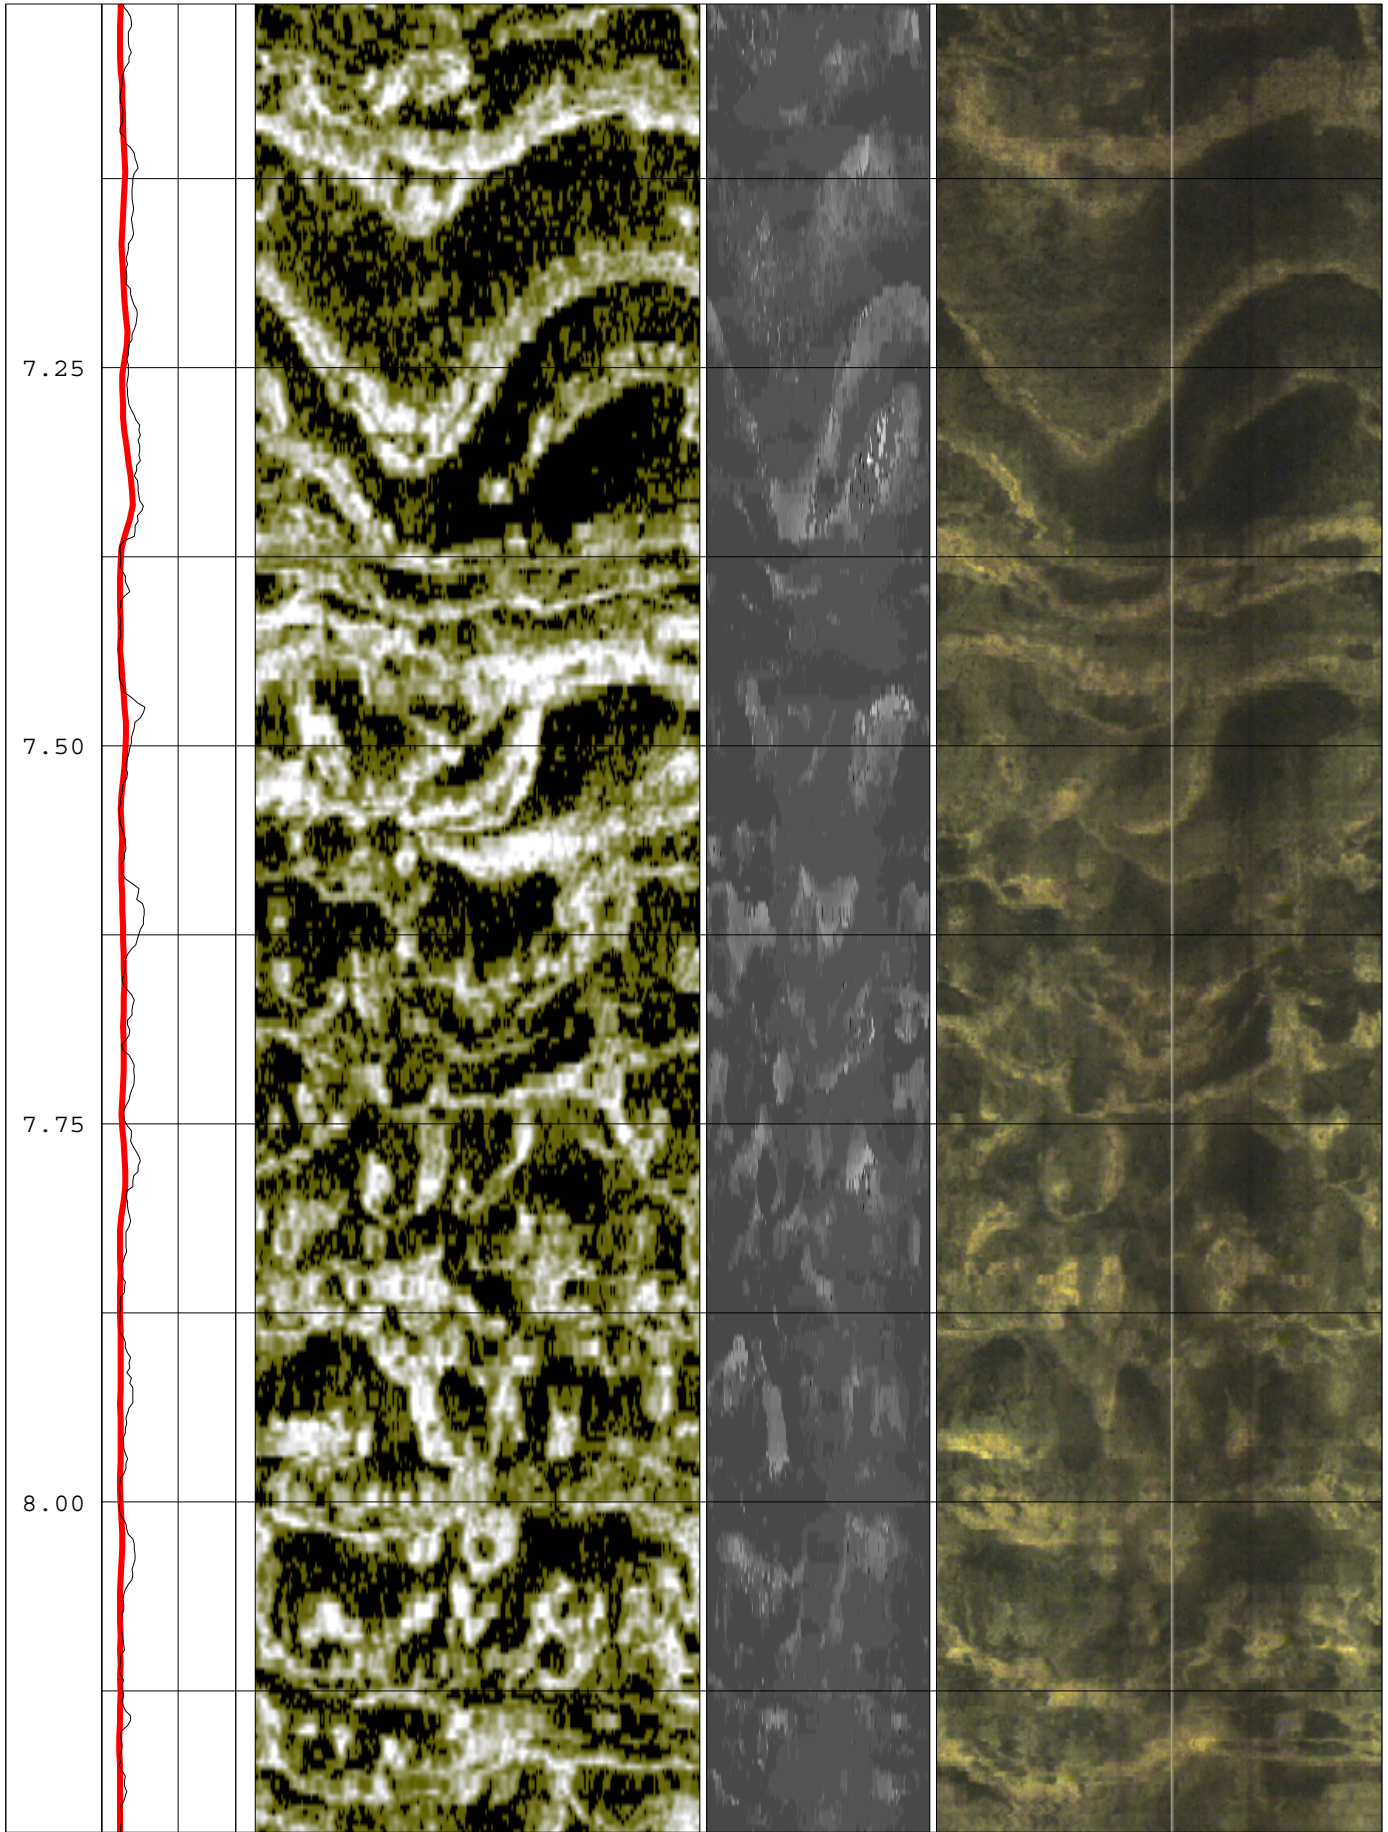

Tahiti Sea Level Expedition (Tahiti)
 Wireline logging Data Expedition: 310 Site: 9 Hole: B

18.00					
					
					