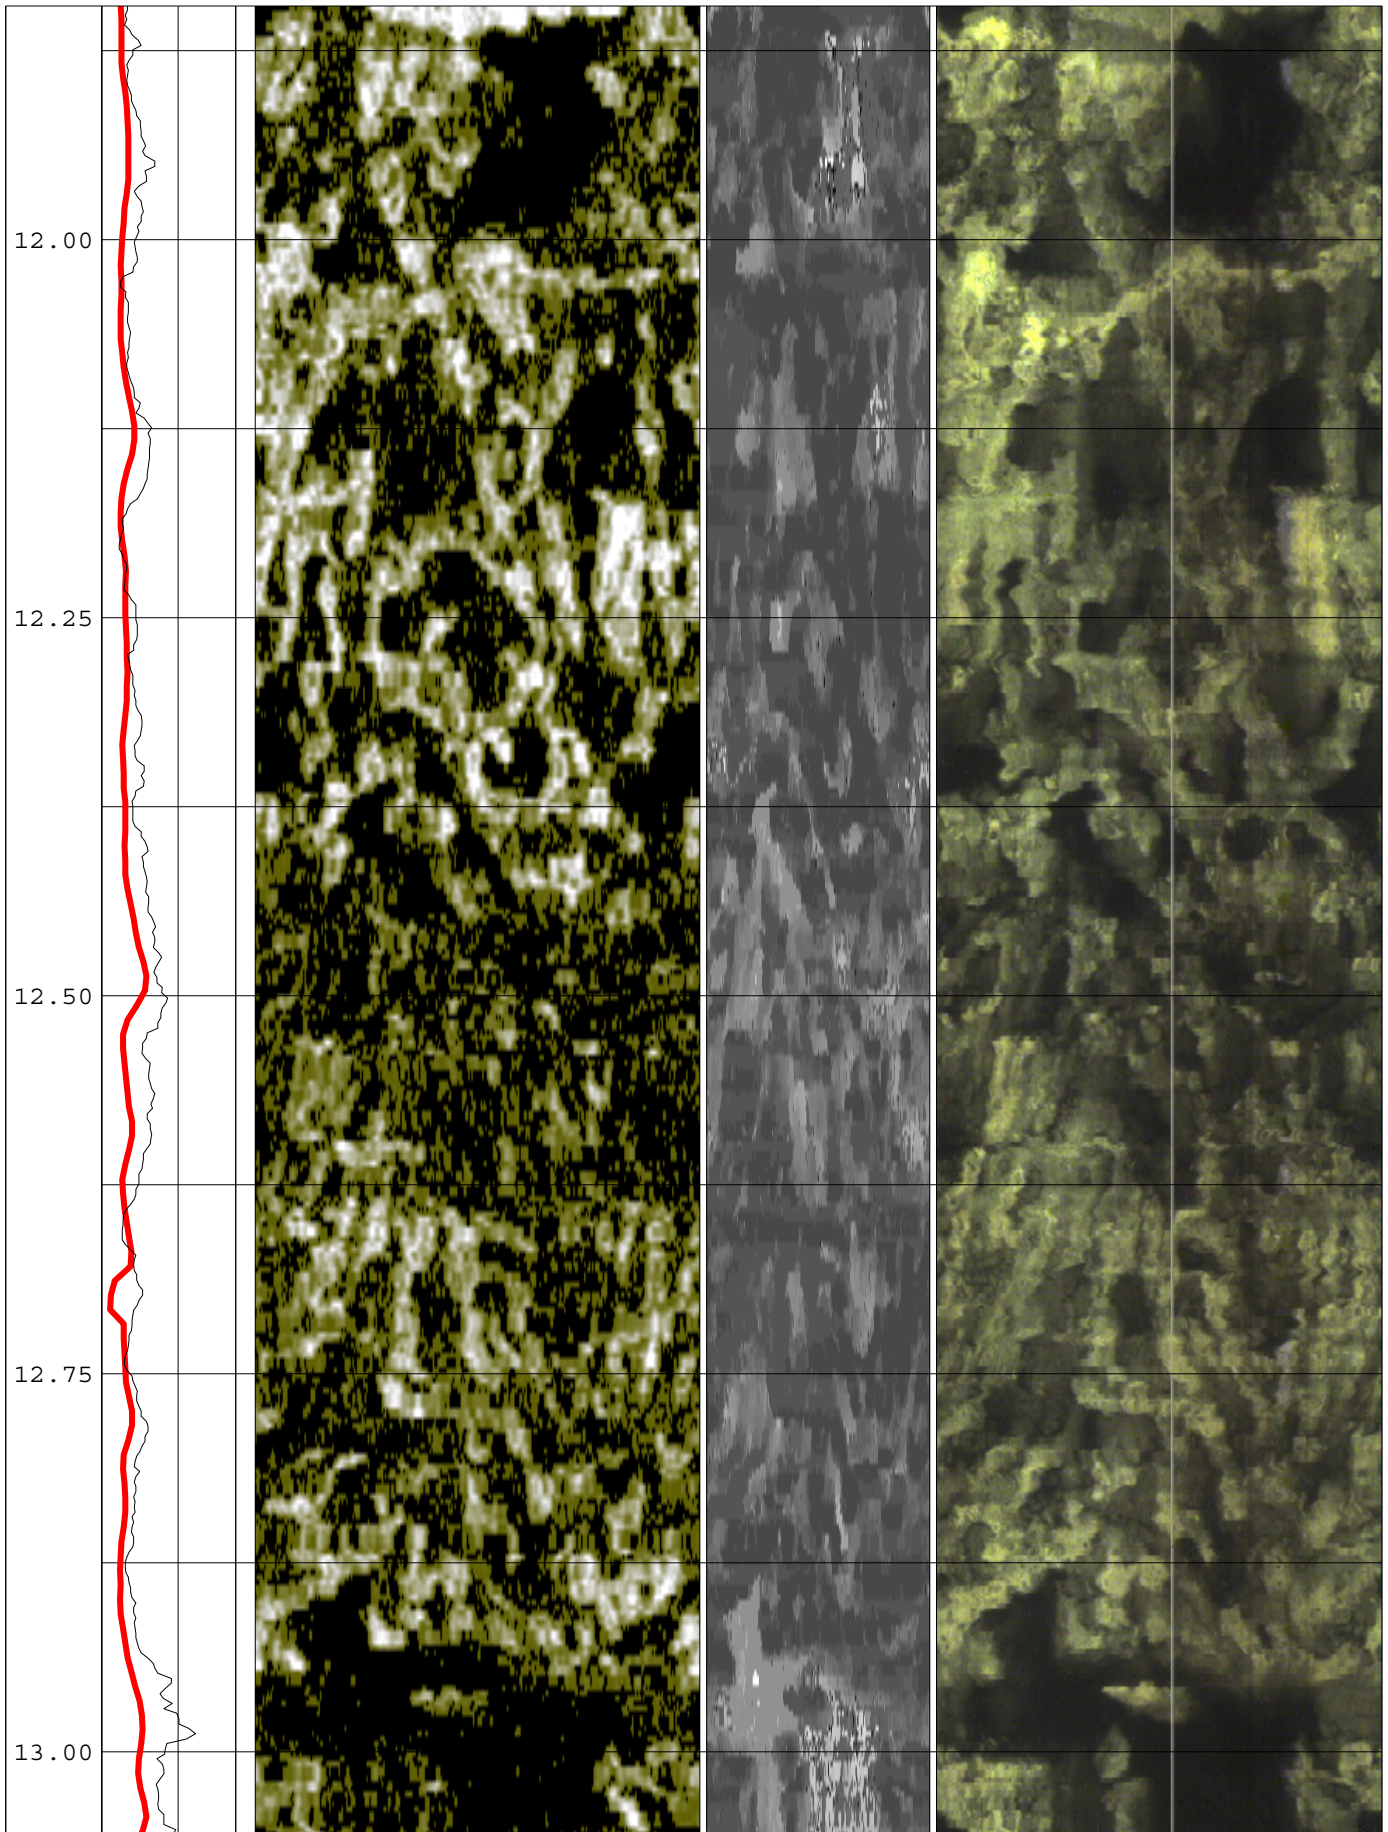

Tahiti Sea Level Expedition (Tahiti)
 Wireline logging Data Expedition: 310 Site: 9 Hole: B

18.00					
					
					