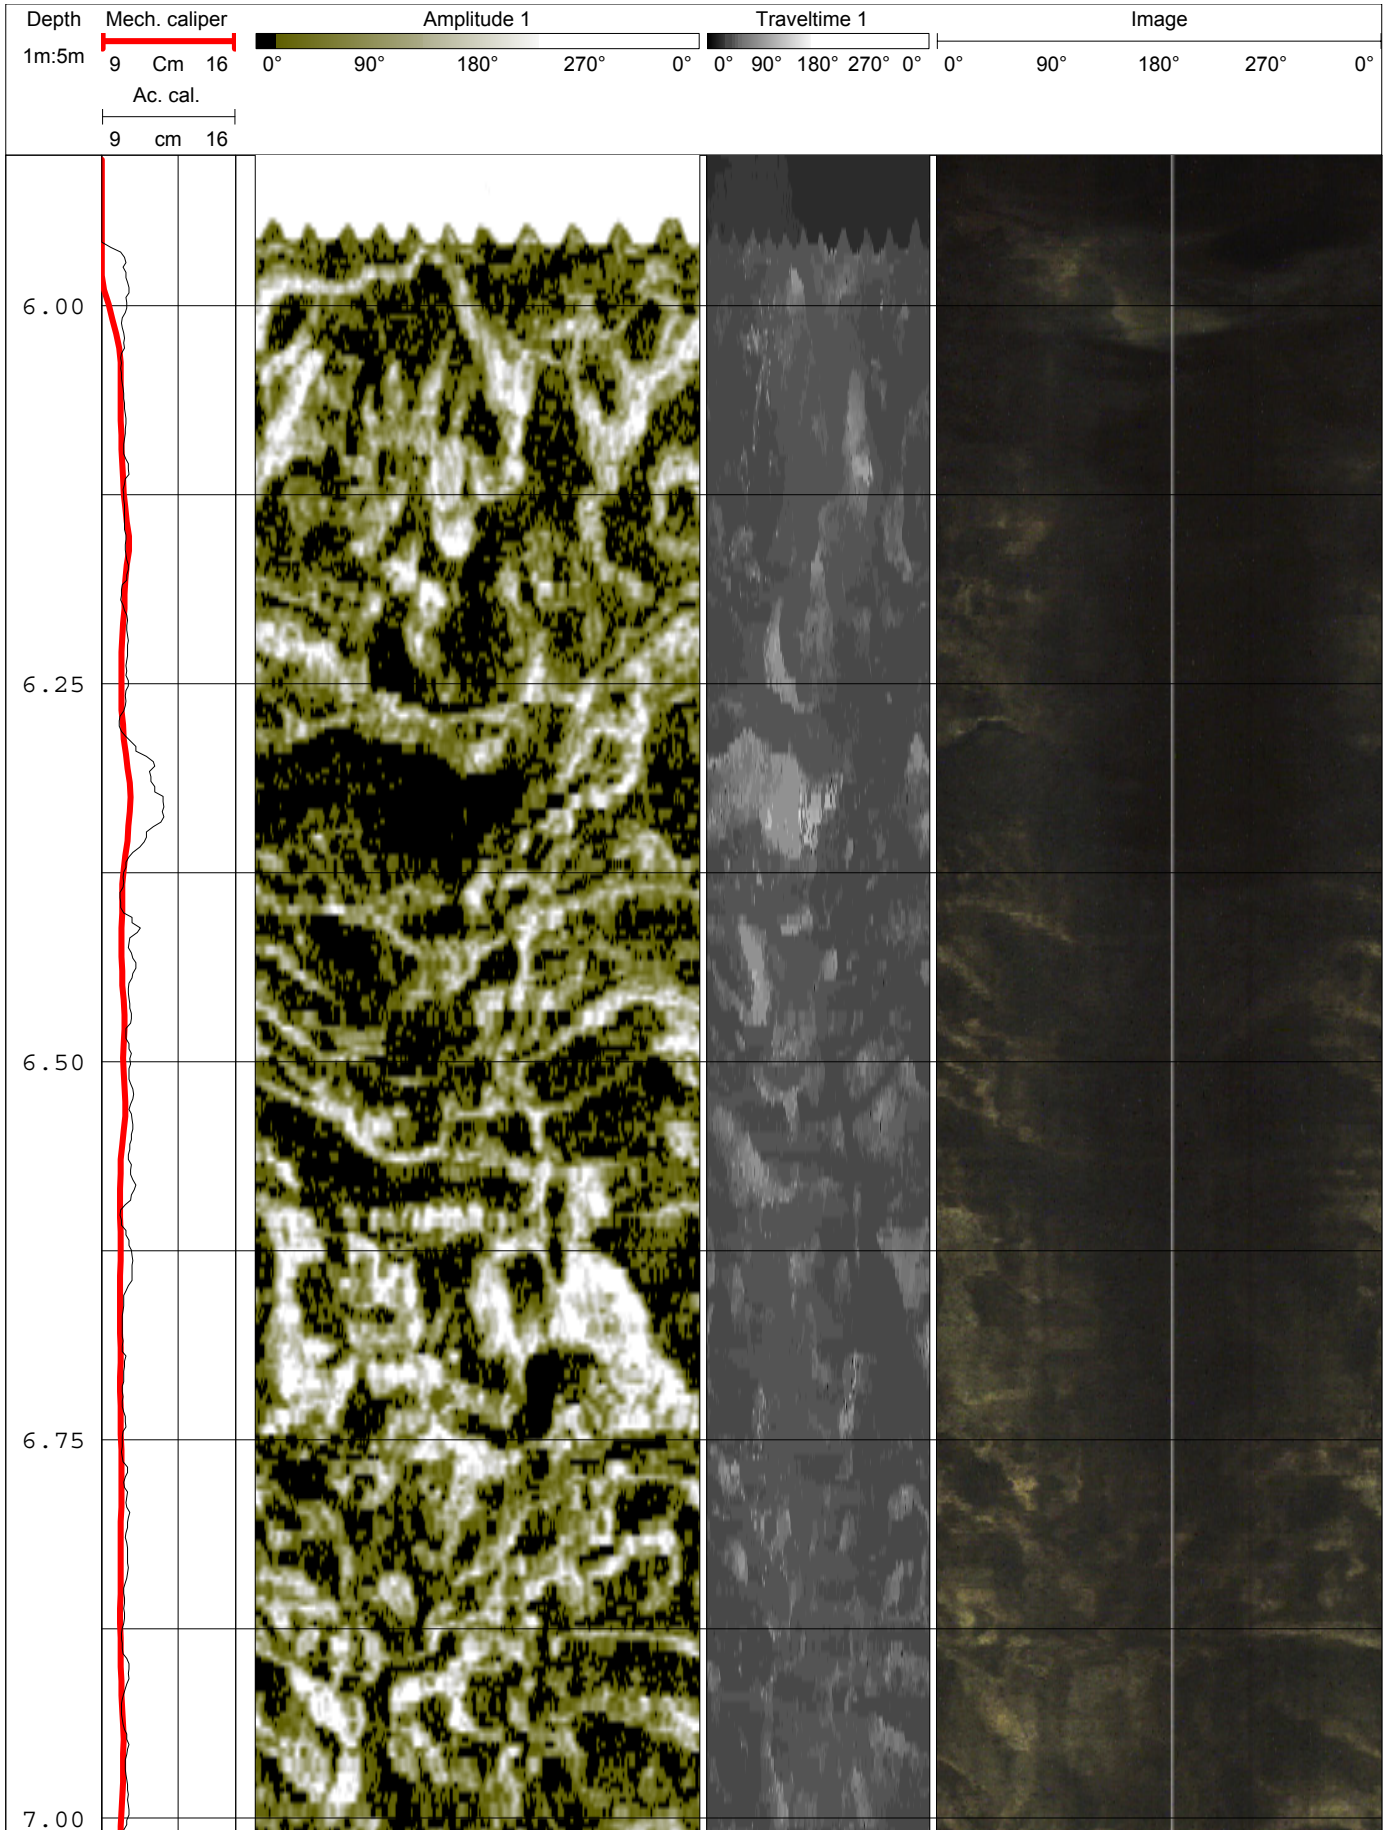

Tahiti Sea Level Expedition (Tahiti)
 Wireline logging Data Expedition: 310 Site: 9 Hole: B

18.00					
					
					