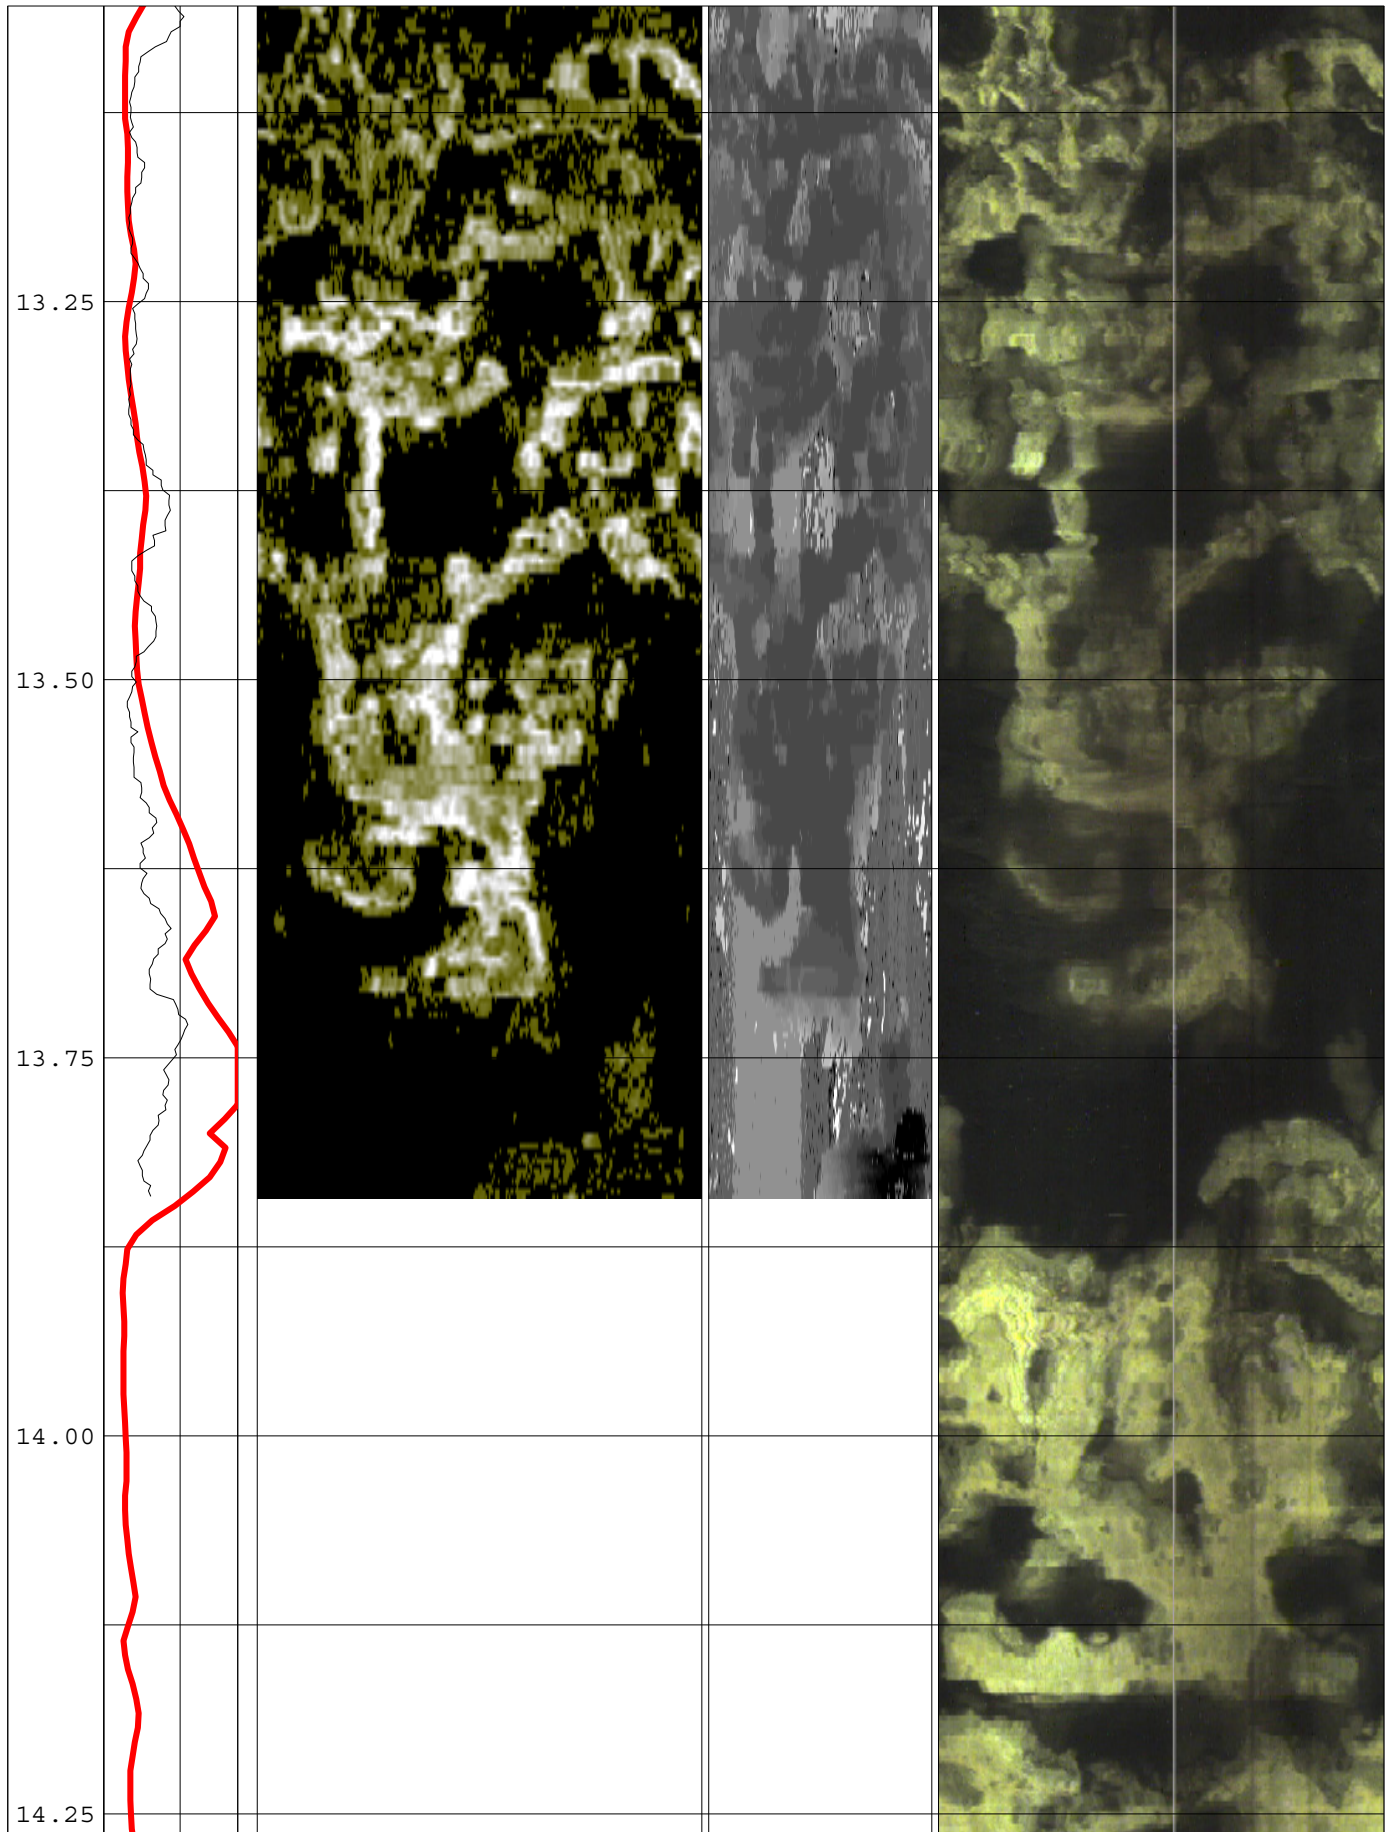

Tahiti Sea Level Expedition (Tahiti)
 Wireline logging Data Expedition: 310 Site: 9 Hole: B

18.00					
					
					