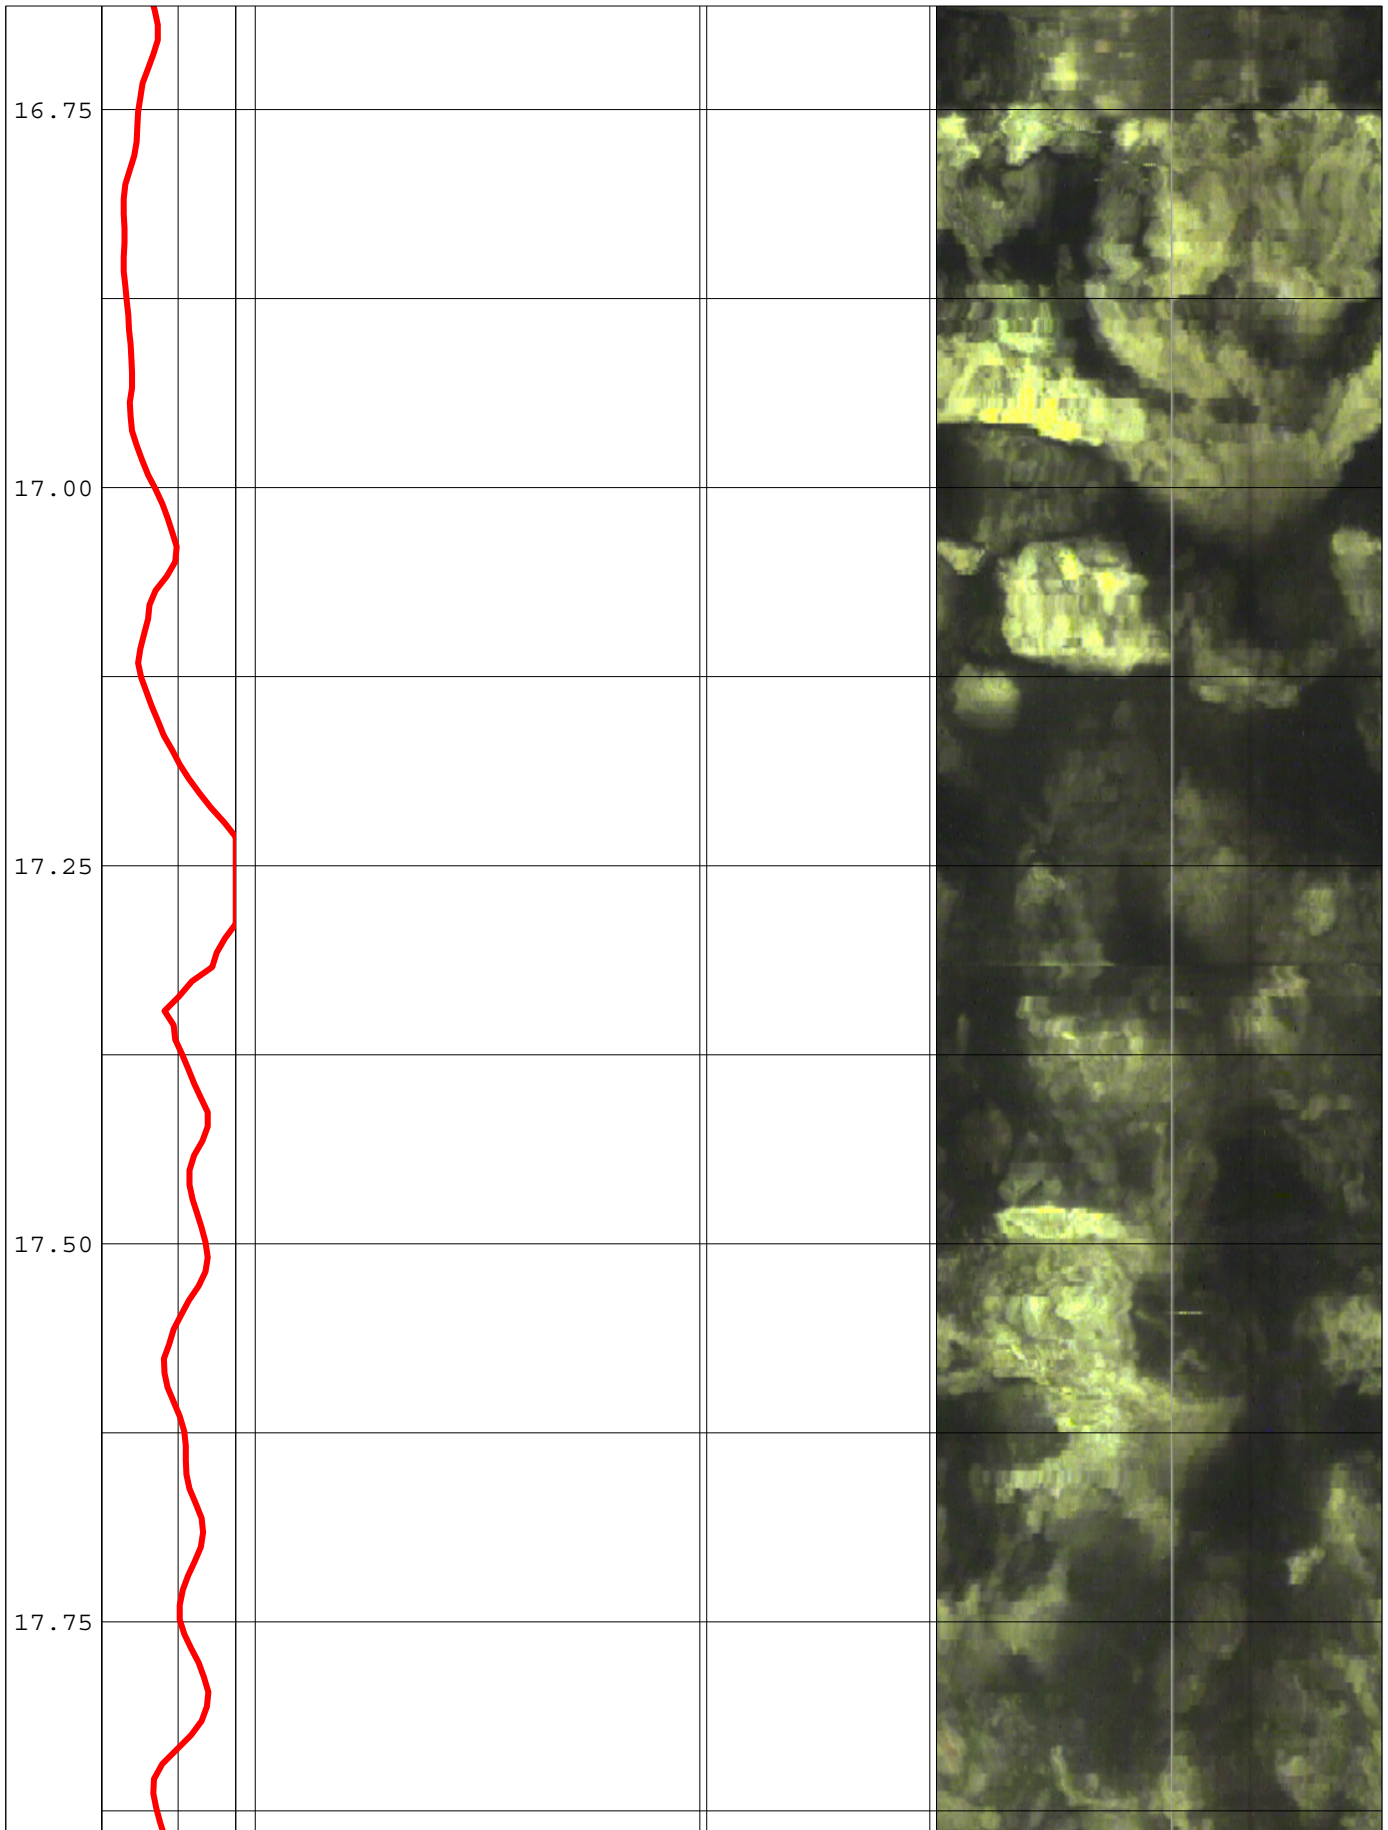

Tahiti Sea Level Expedition (Tahiti)
 Wireline logging Data Expedition: 310 Site: 9 Hole: B

18.00					
					
					