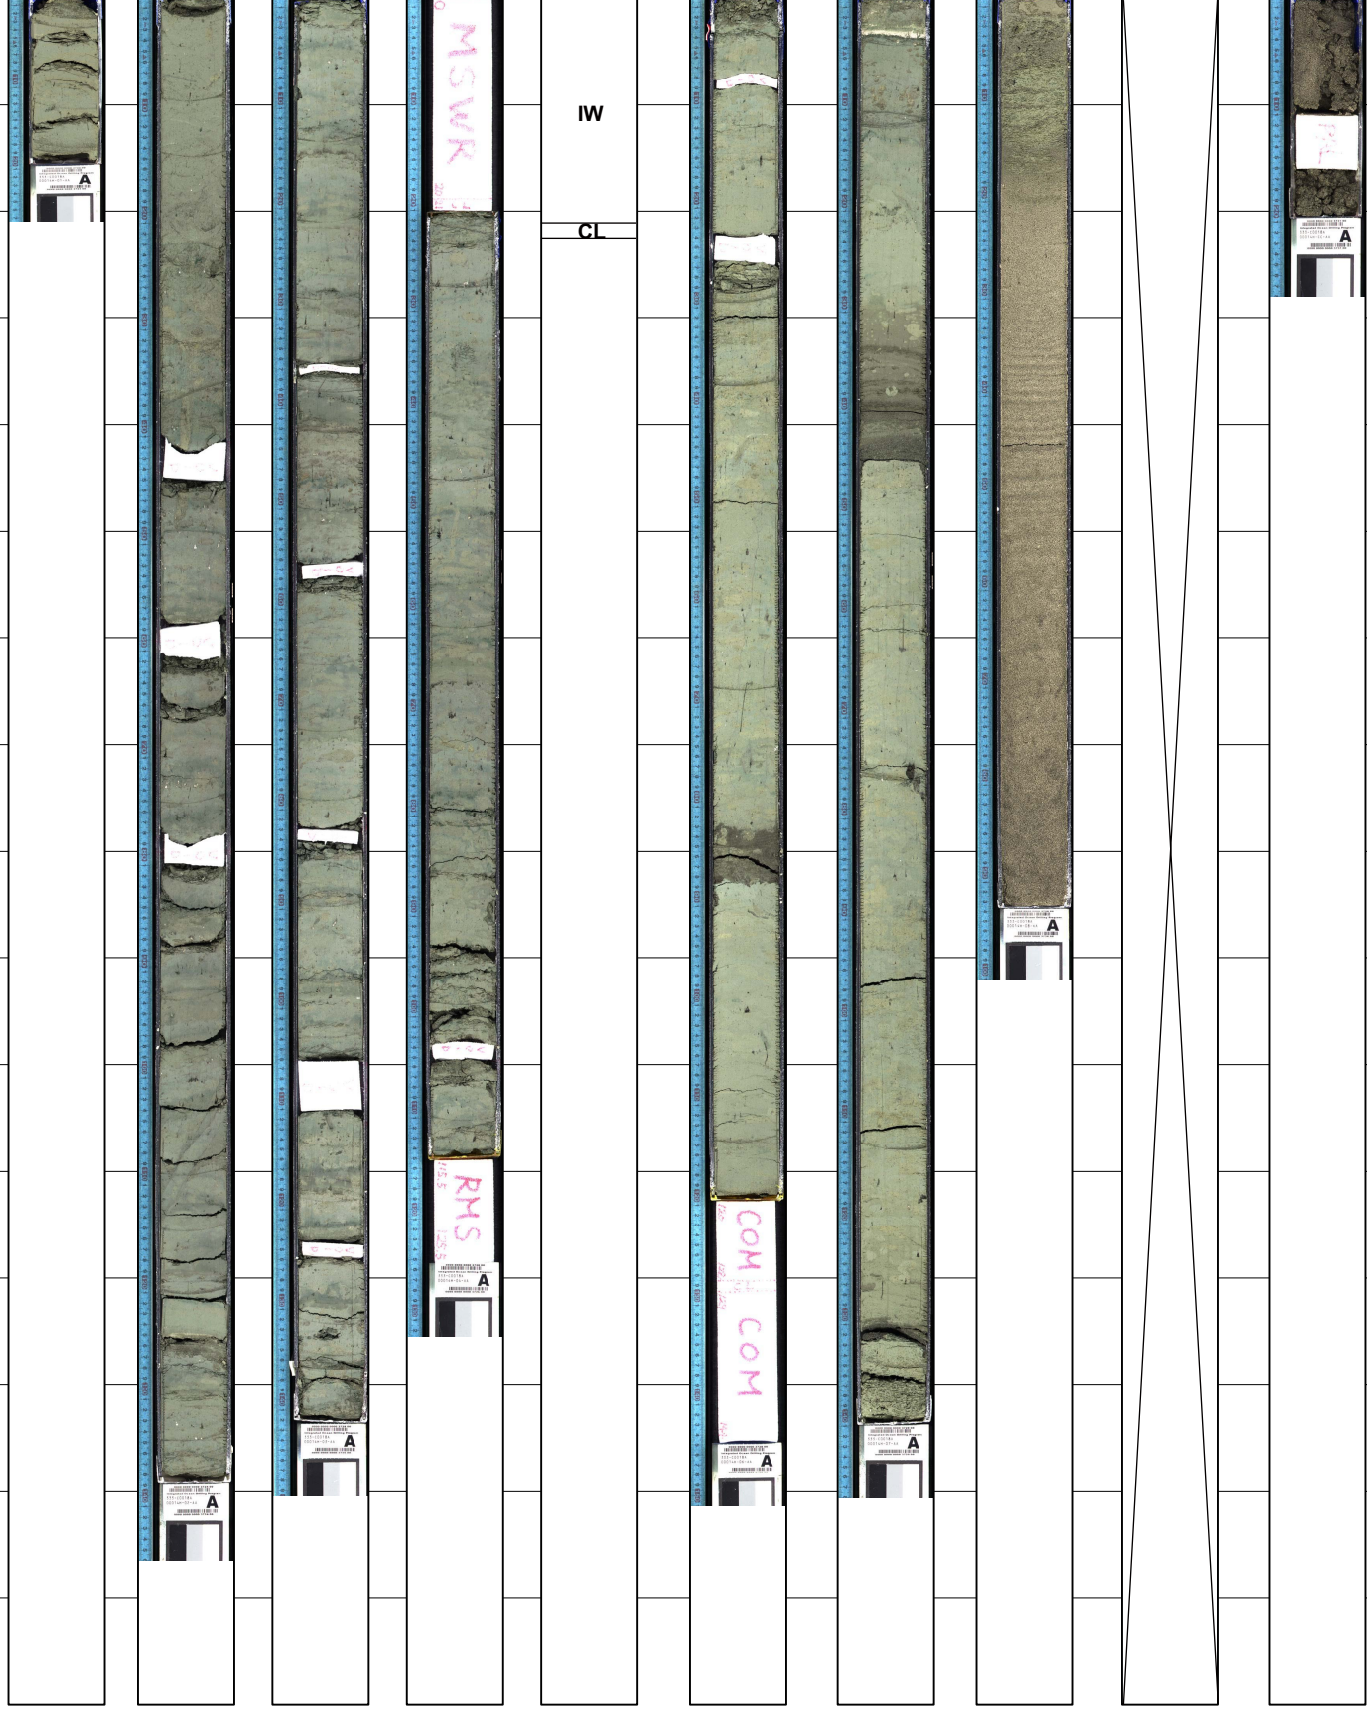

Hole C0018A Core 14H, interval 118.15-126.66 m (core depth below seafloor)

Core Length
(cm)

Section

1

2

3

4

5

6

7

8

9

CC

0
10
20
30
40
50
60
70
80
90
100
110
120
130
140
150
160

MSWK

RHS