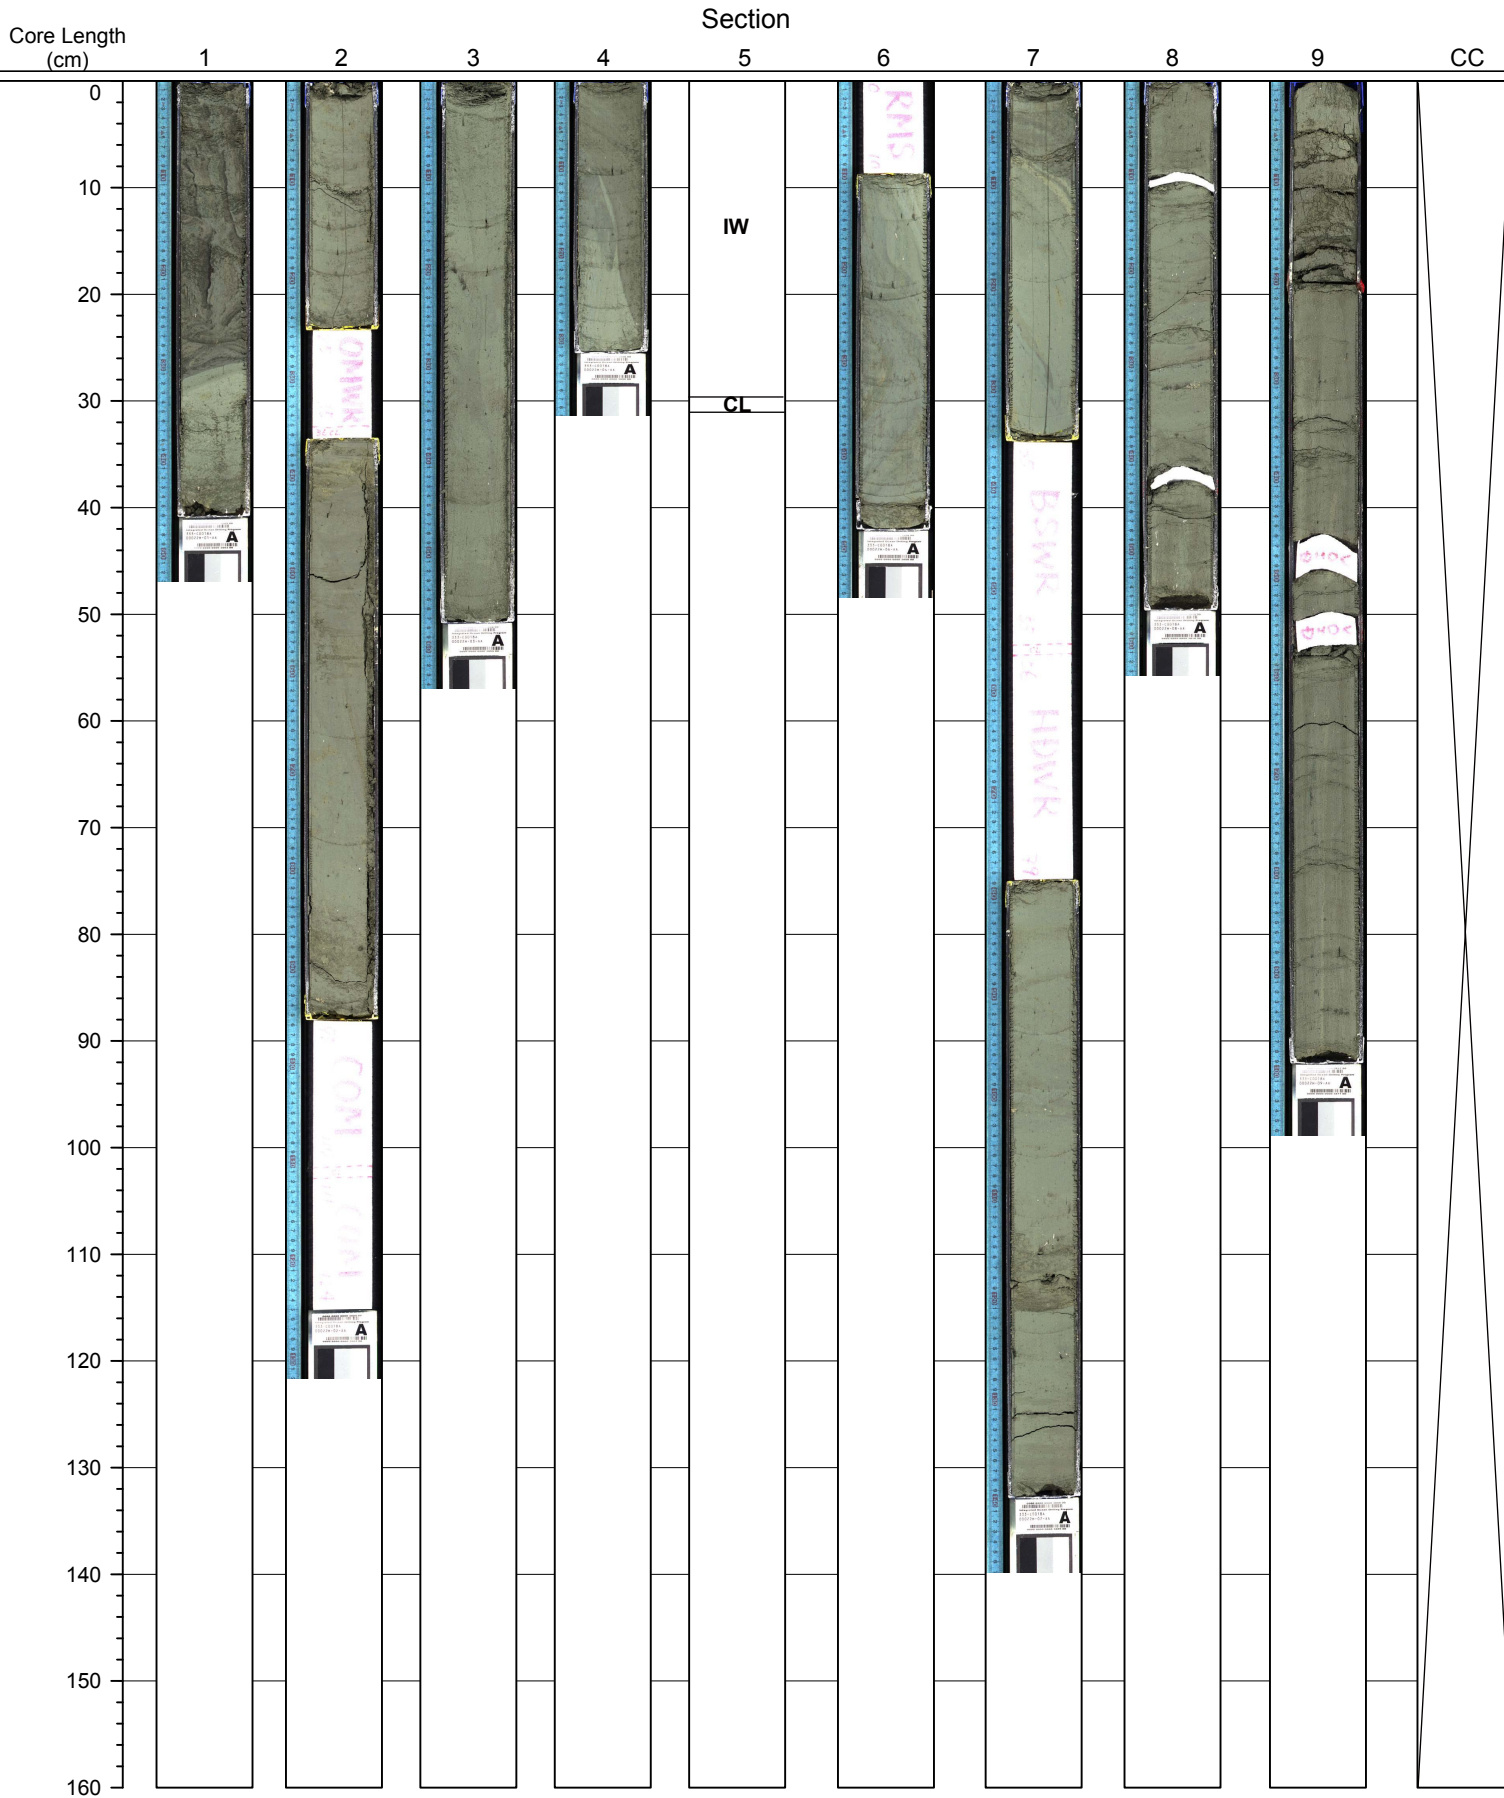

Hole C0018A Core 22H, interval 178.45-187.49 m (core depth below seafloor)

Hole C0018A Core 22H, interval 178.45-187.49 m (core depth below seafloor)

Core Length
(cm)

Section

10

11

12

CC

0
10
20
30
40
50
60
70
80
90
100
110
120
130
140
150
160