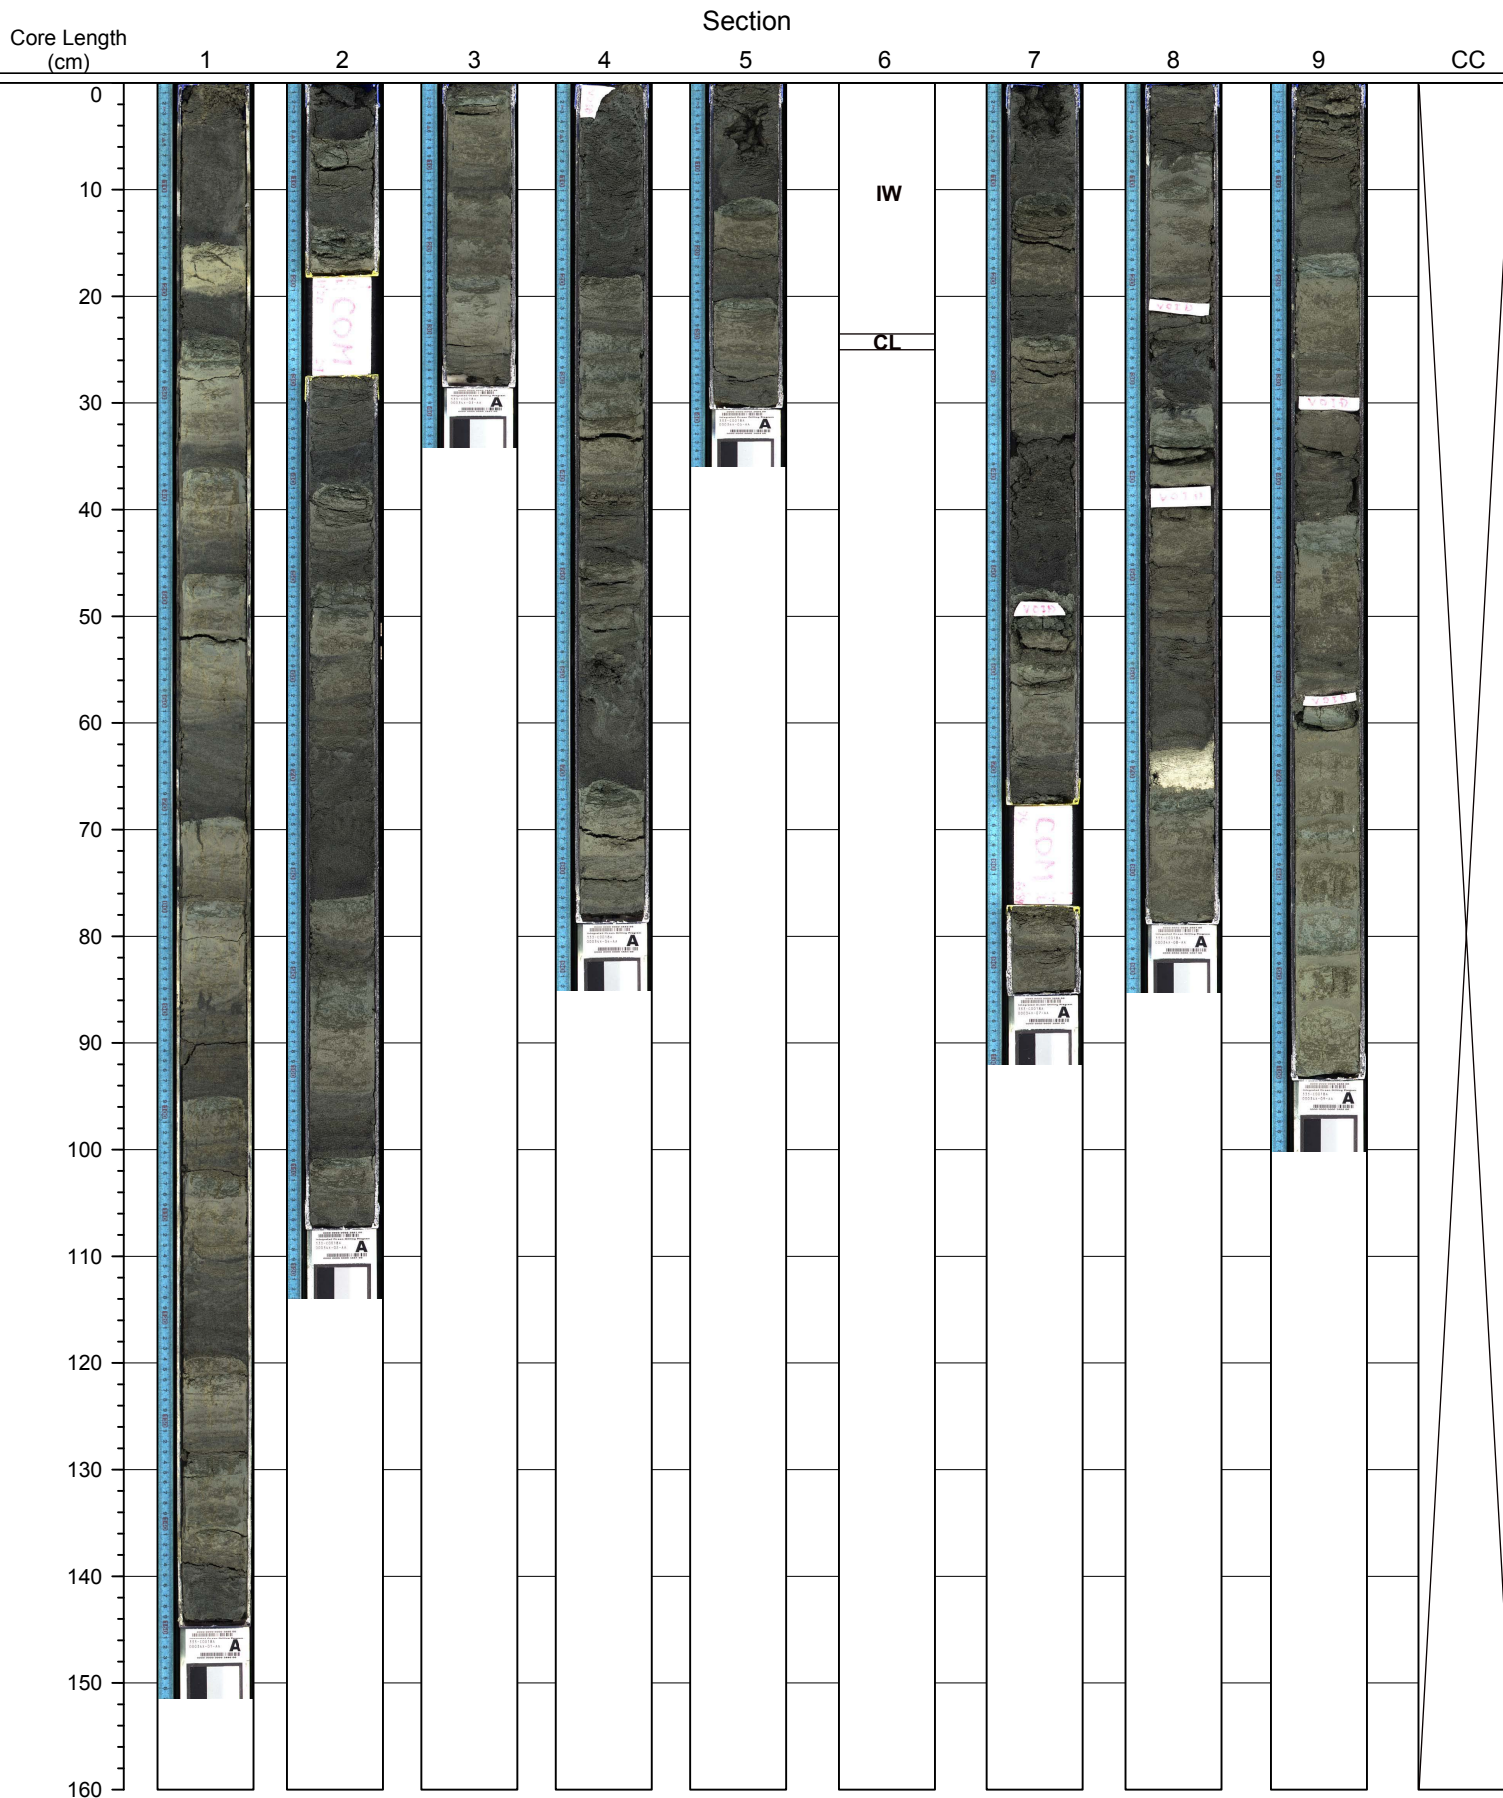

Hole C0018A Core 34X, interval 285.65-294.18 m (core depth below seafloor)

Hole C0018A Core 34X, interval 285.65-294.18 m (core depth below seafloor)