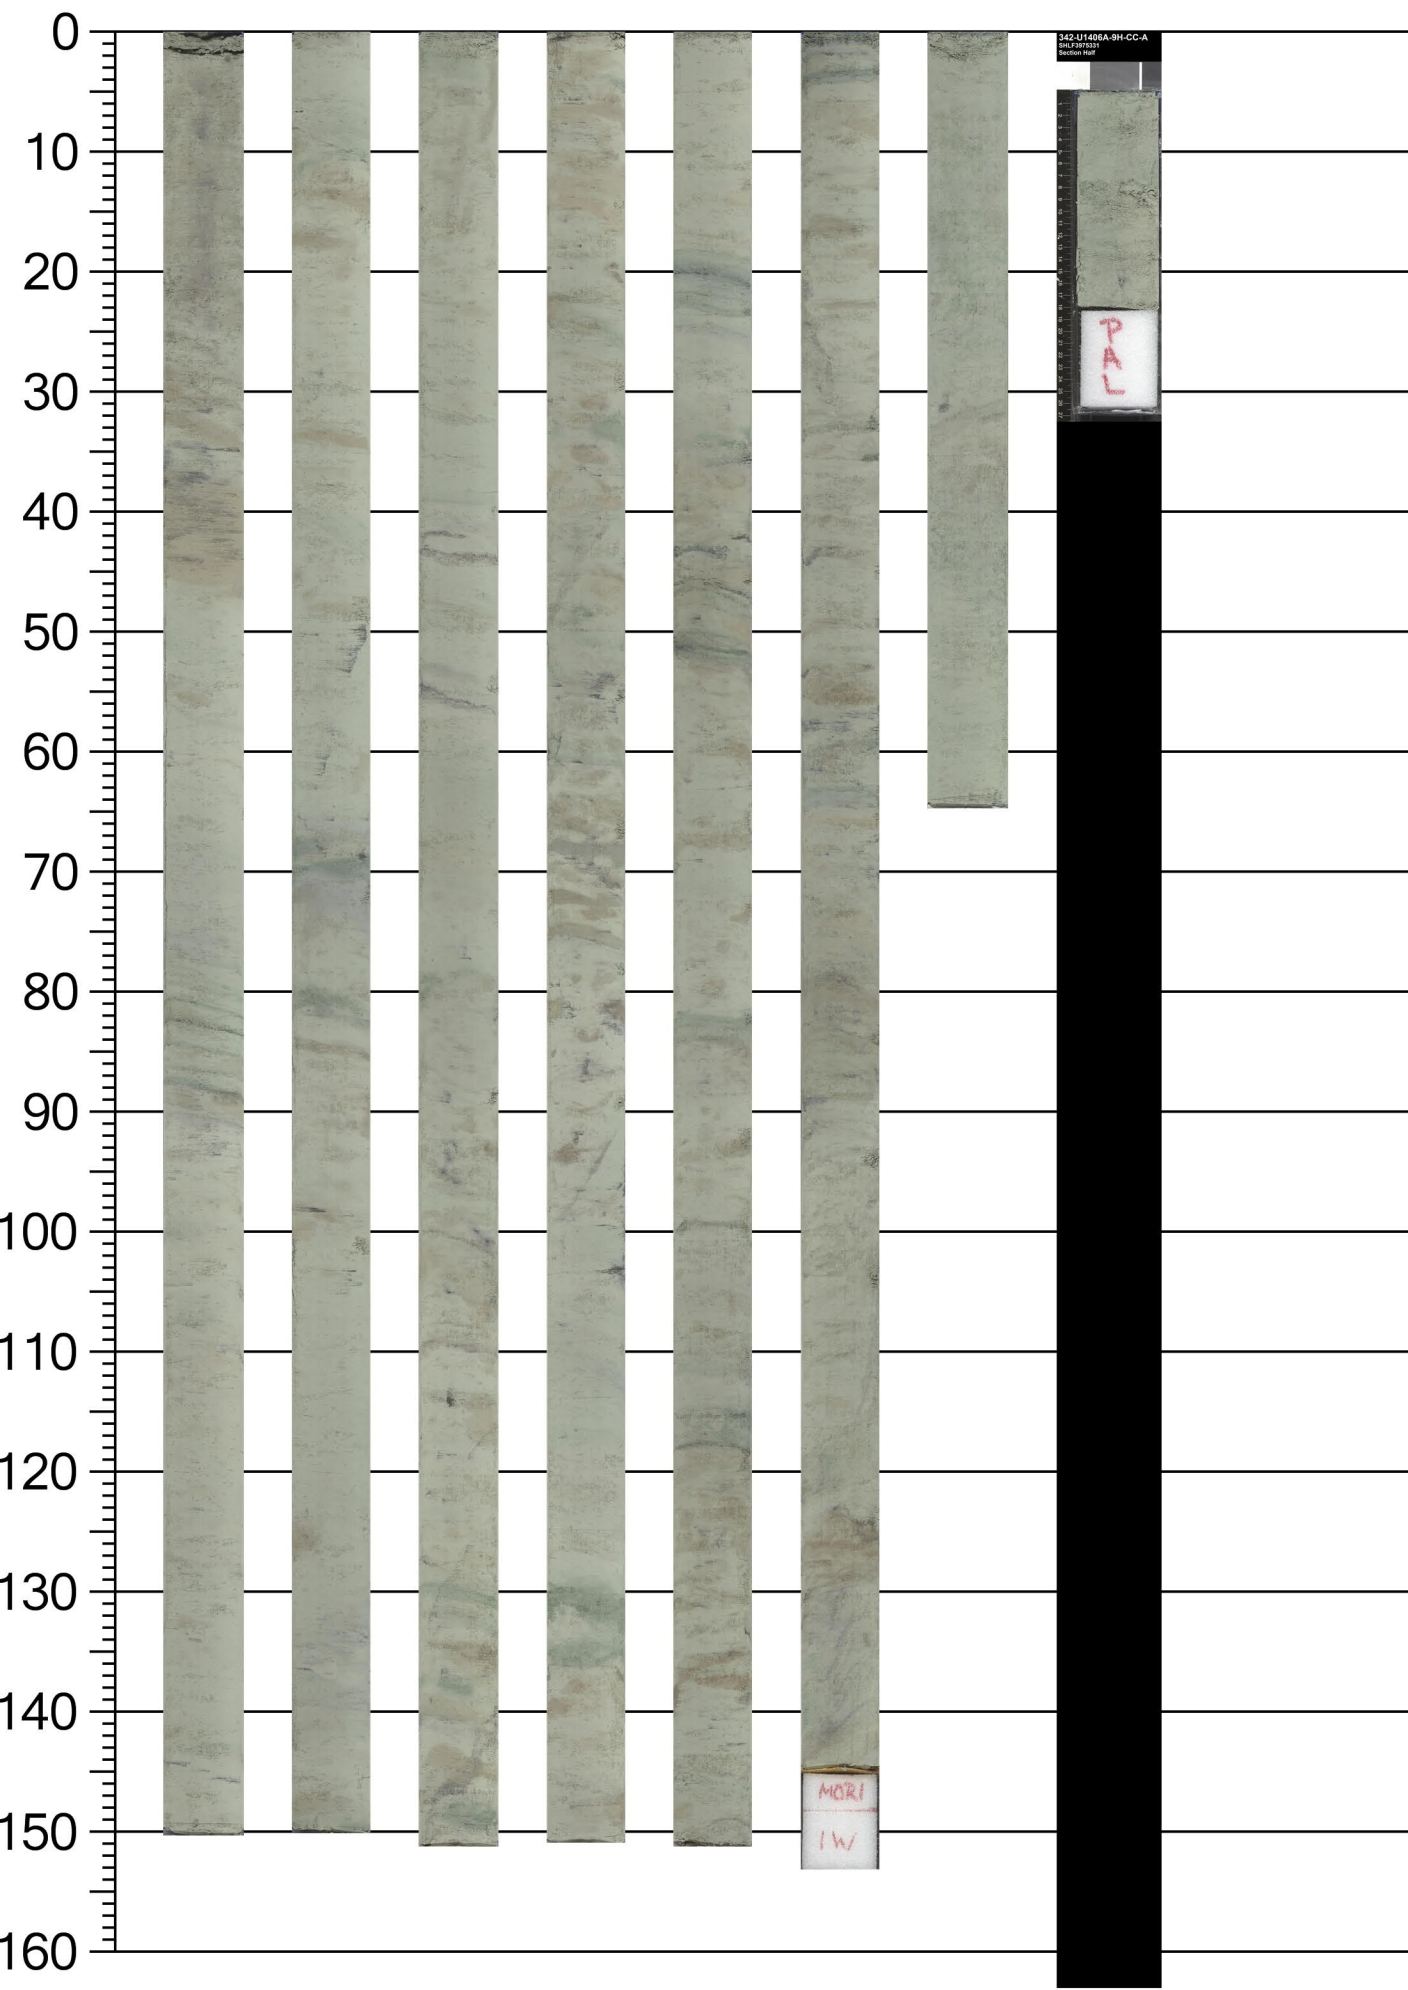

342-U1406A-9H

cm

Sect: 1

Sect: 2

Sect: 3

Sect: 4

Sect: 5

Sect: 6

Sect: 7

Sect: CC

342-U1406A-9H-CC-A
SRLP397531
Section Head

P
A
L

MORI
IW