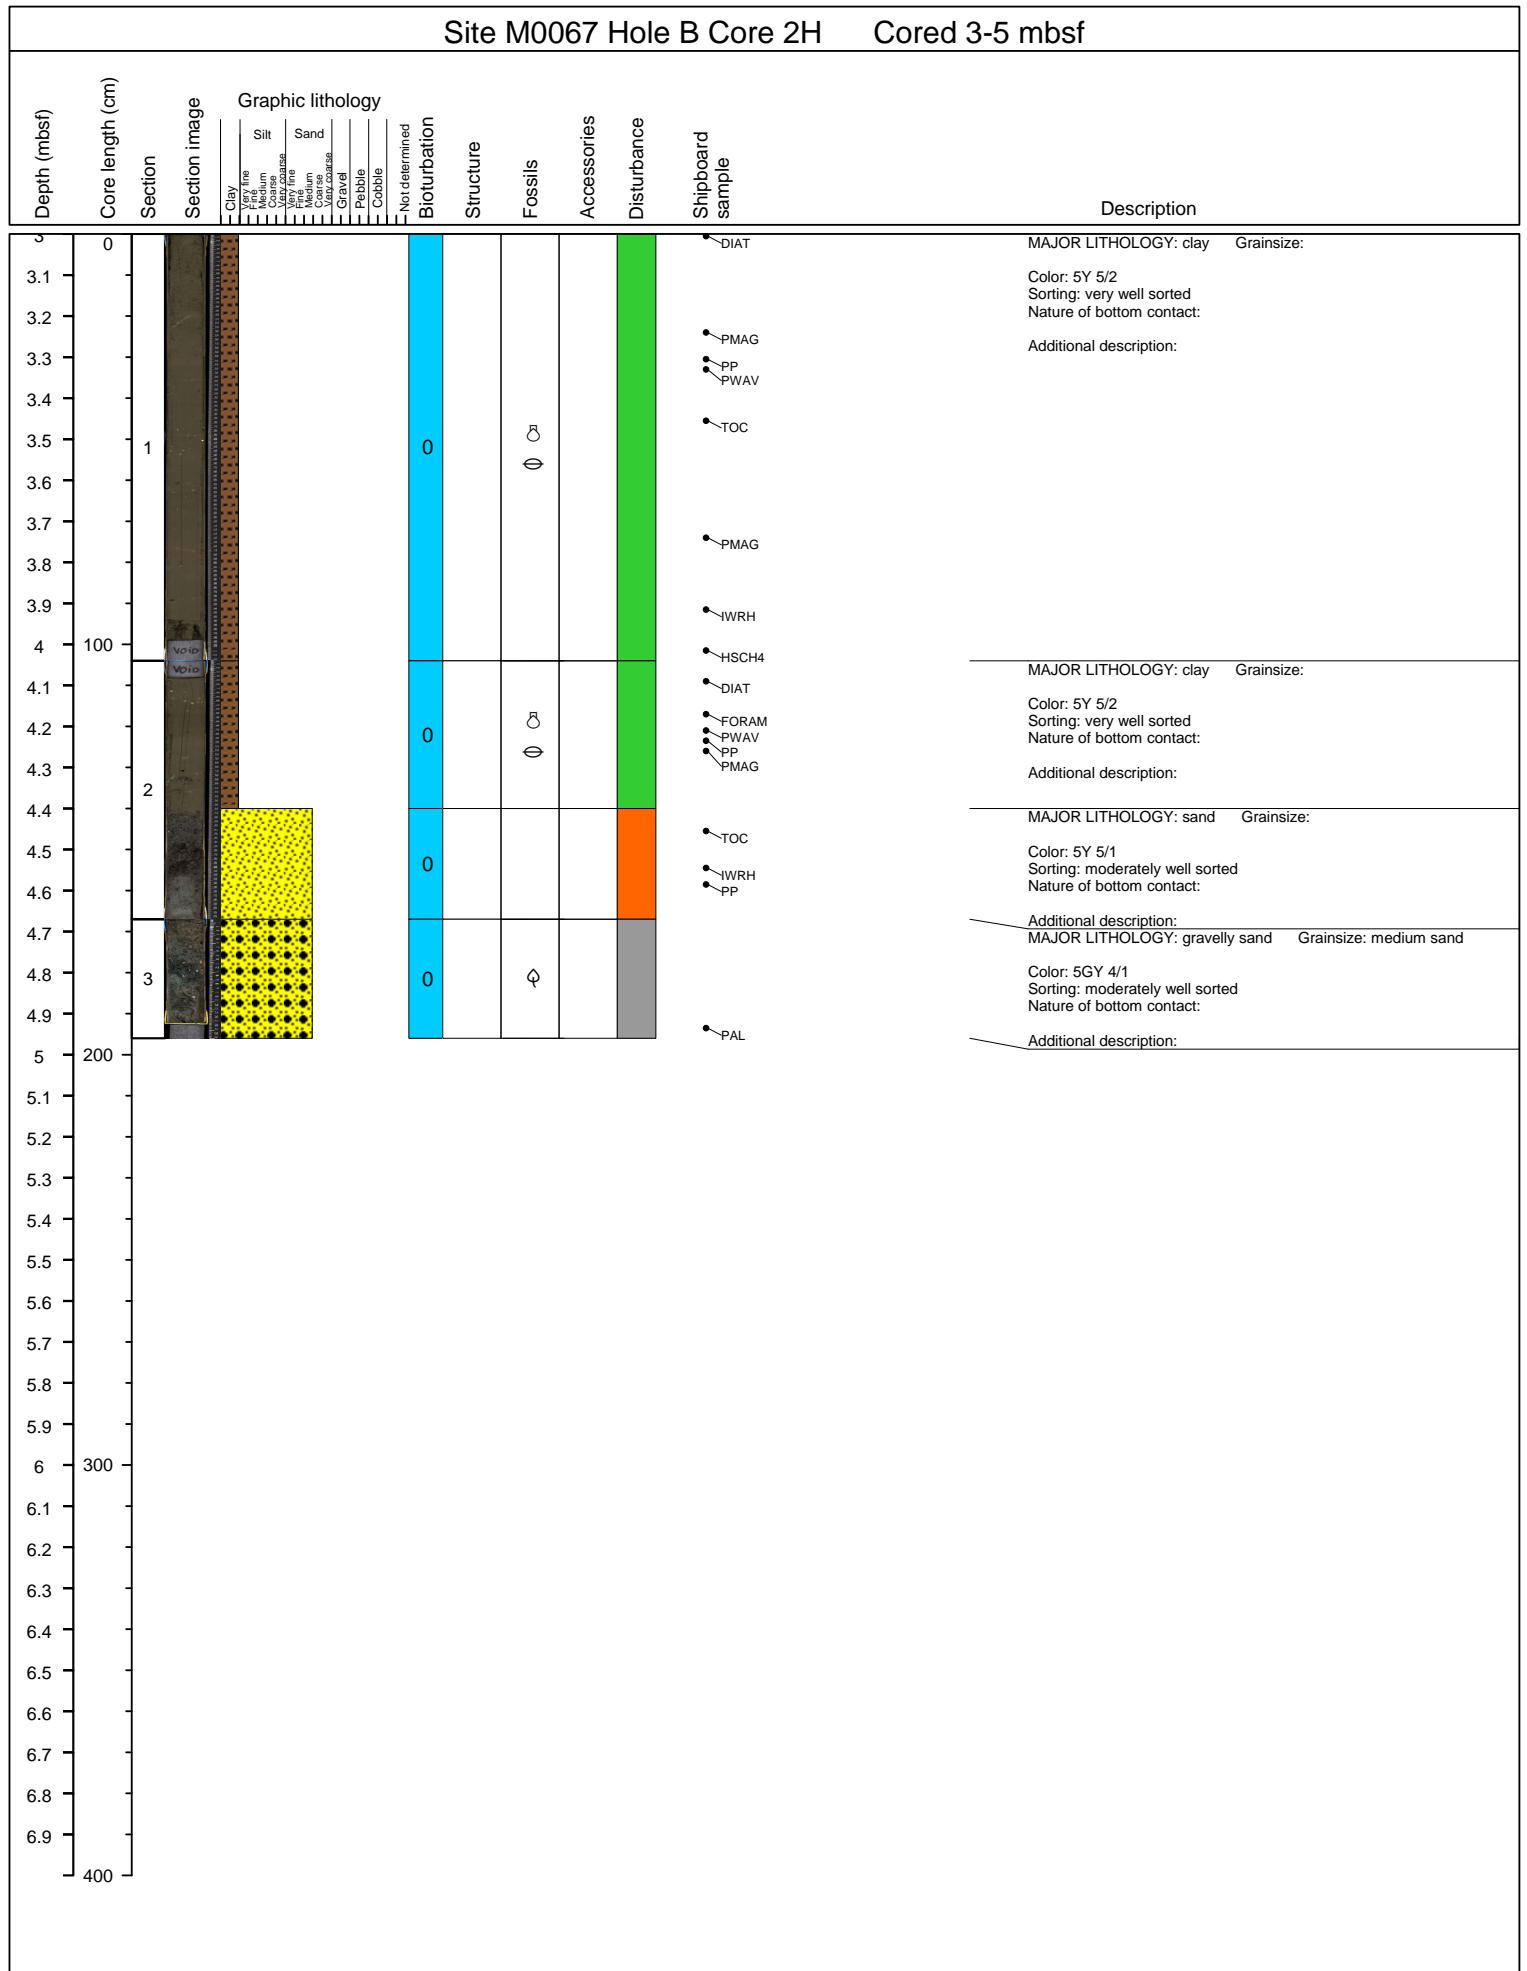

Site M0067 Hole A Core 1H Cored 0-3.3 mbsf

Site M0067 Hole B Core 4H Cored 9.5-9.7 mbsf

Site M0067 Hole B Core 6S Cored 10.7-10.9 mbsf