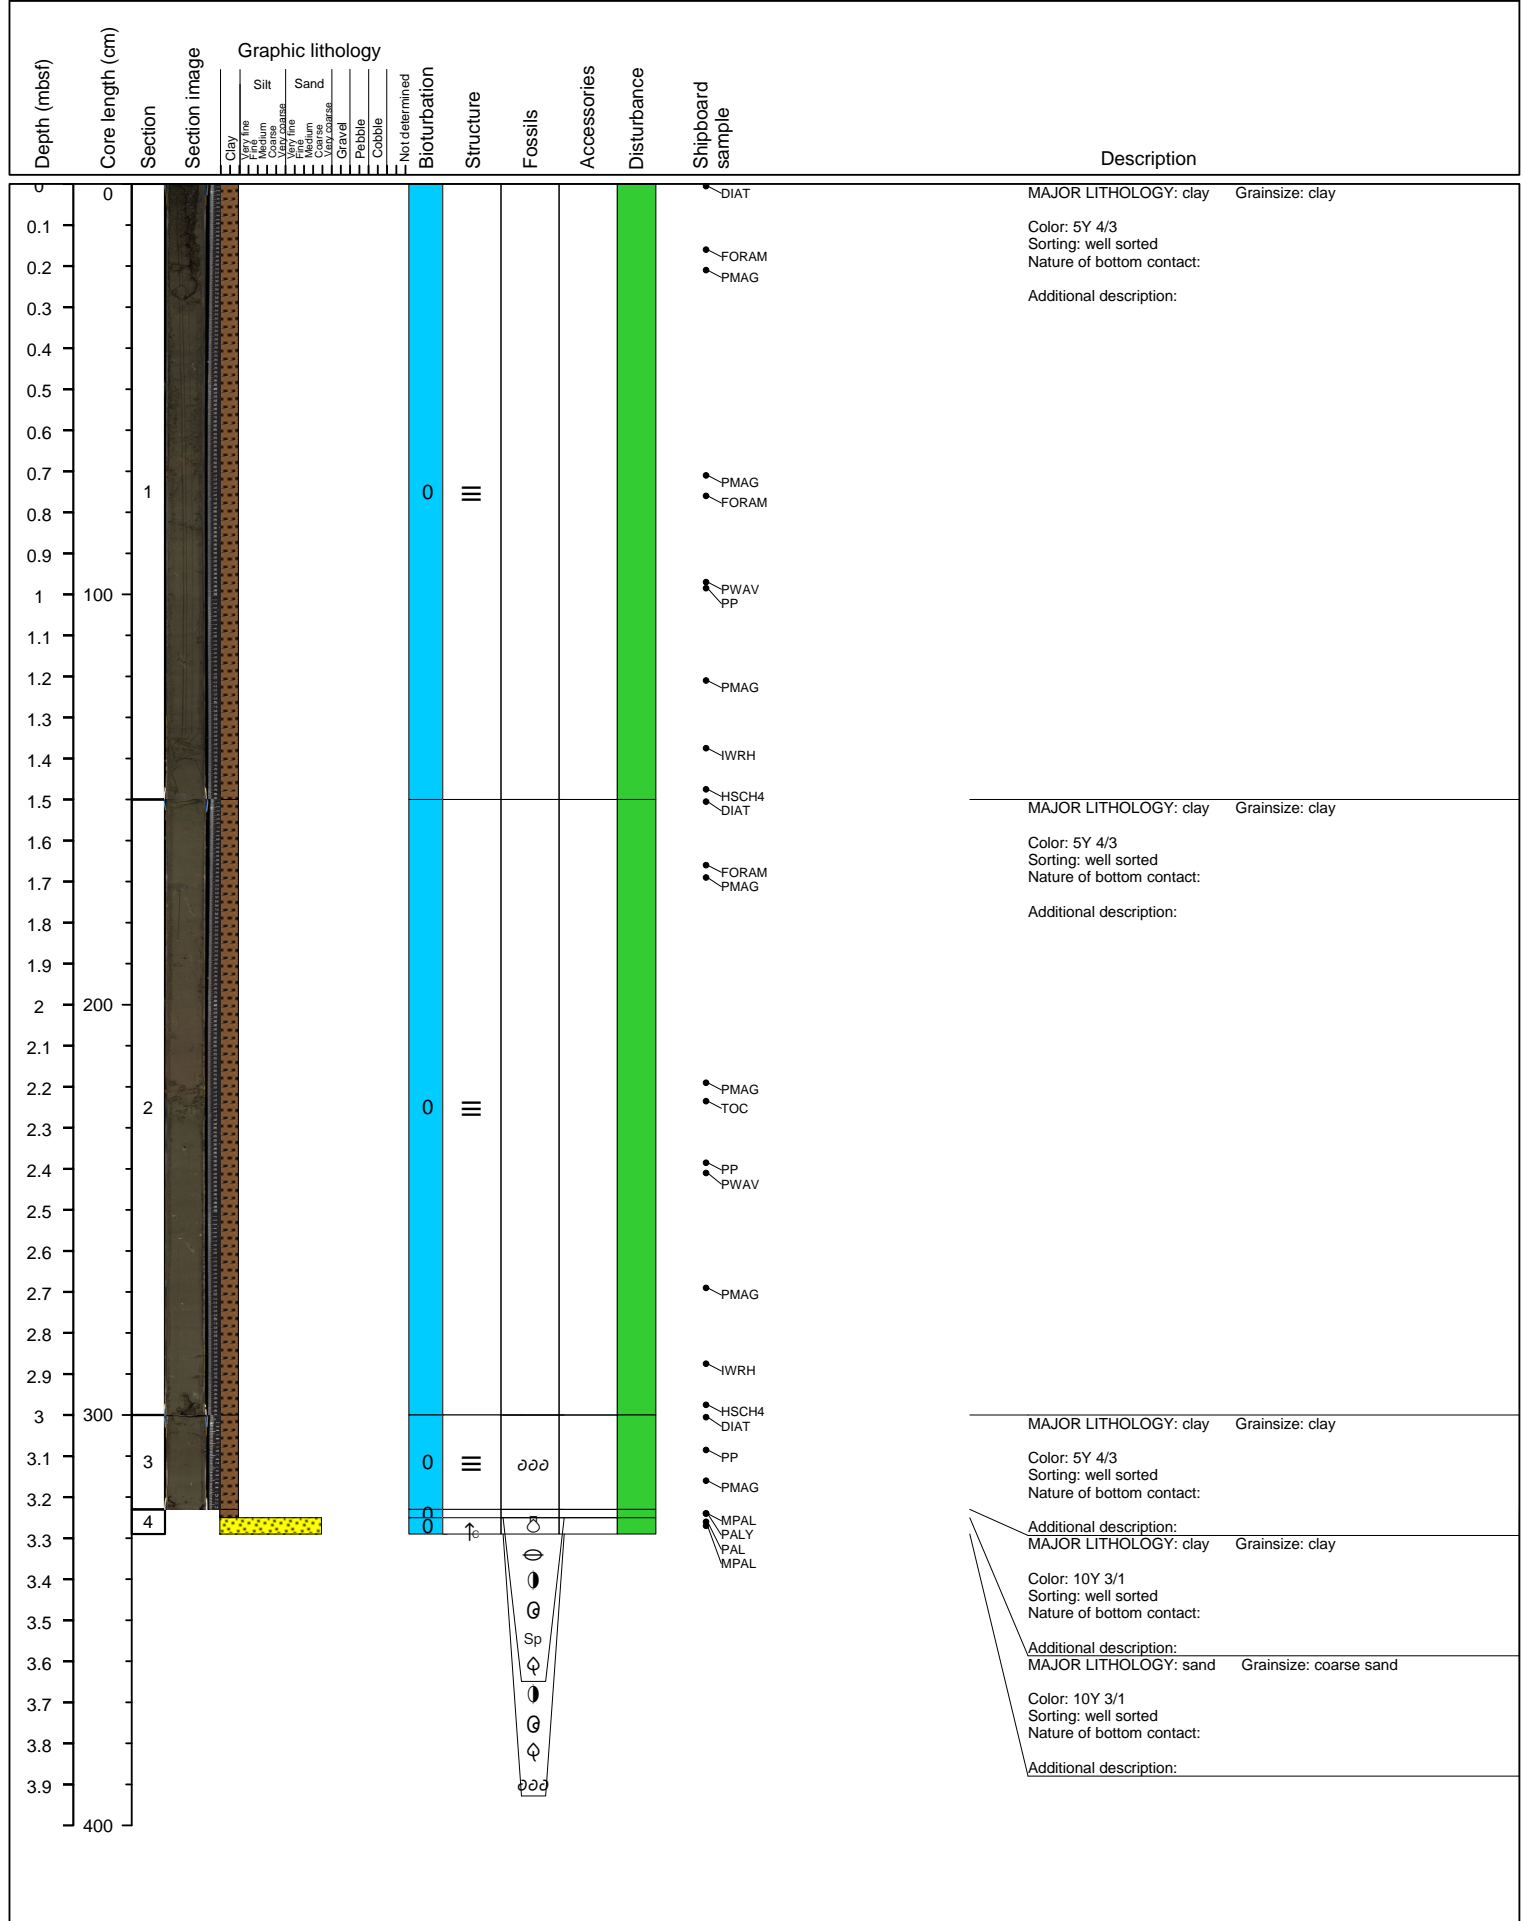

Site M0067 Hole A Core 1H Cored 0-3.3 mbsf

Site M0067 Hole B Core 4H Cored 9.5-9.7 mbsf

Site M0067 Hole B Core 6S Cored 10.7-10.9 mbsf