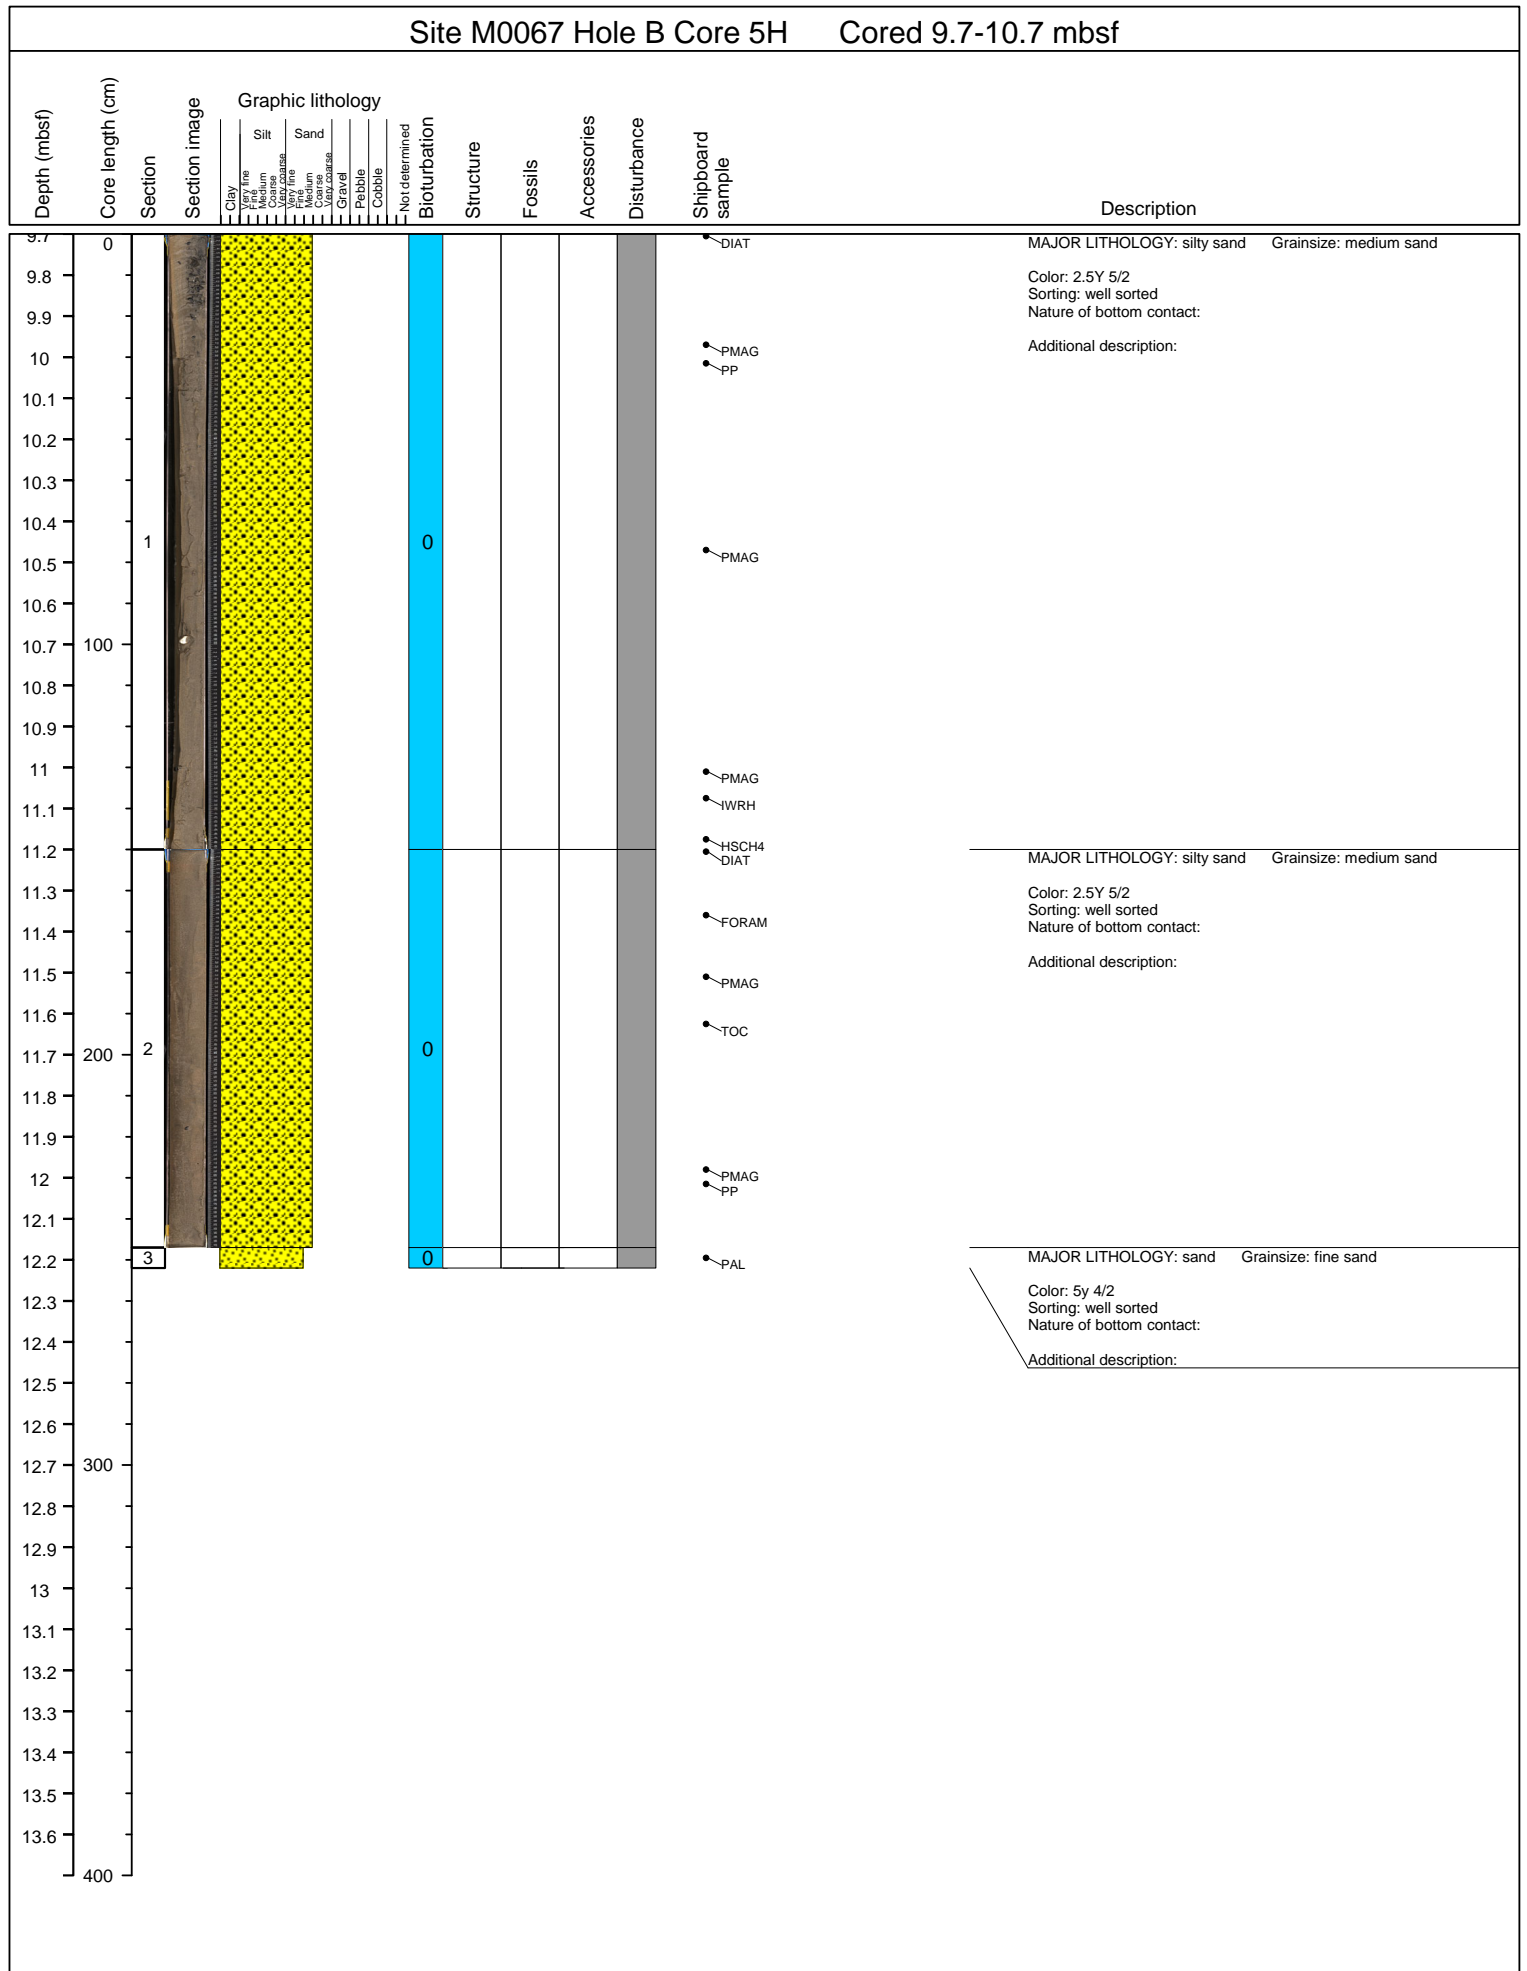

Site M0067 Hole A Core 1H Cored 0-3.3 mbsf

Site M0067 Hole B Core 4H Cored 9.5-9.7 mbsf

Site M0067 Hole B Core 6S Cored 10.7-10.9 mbsf