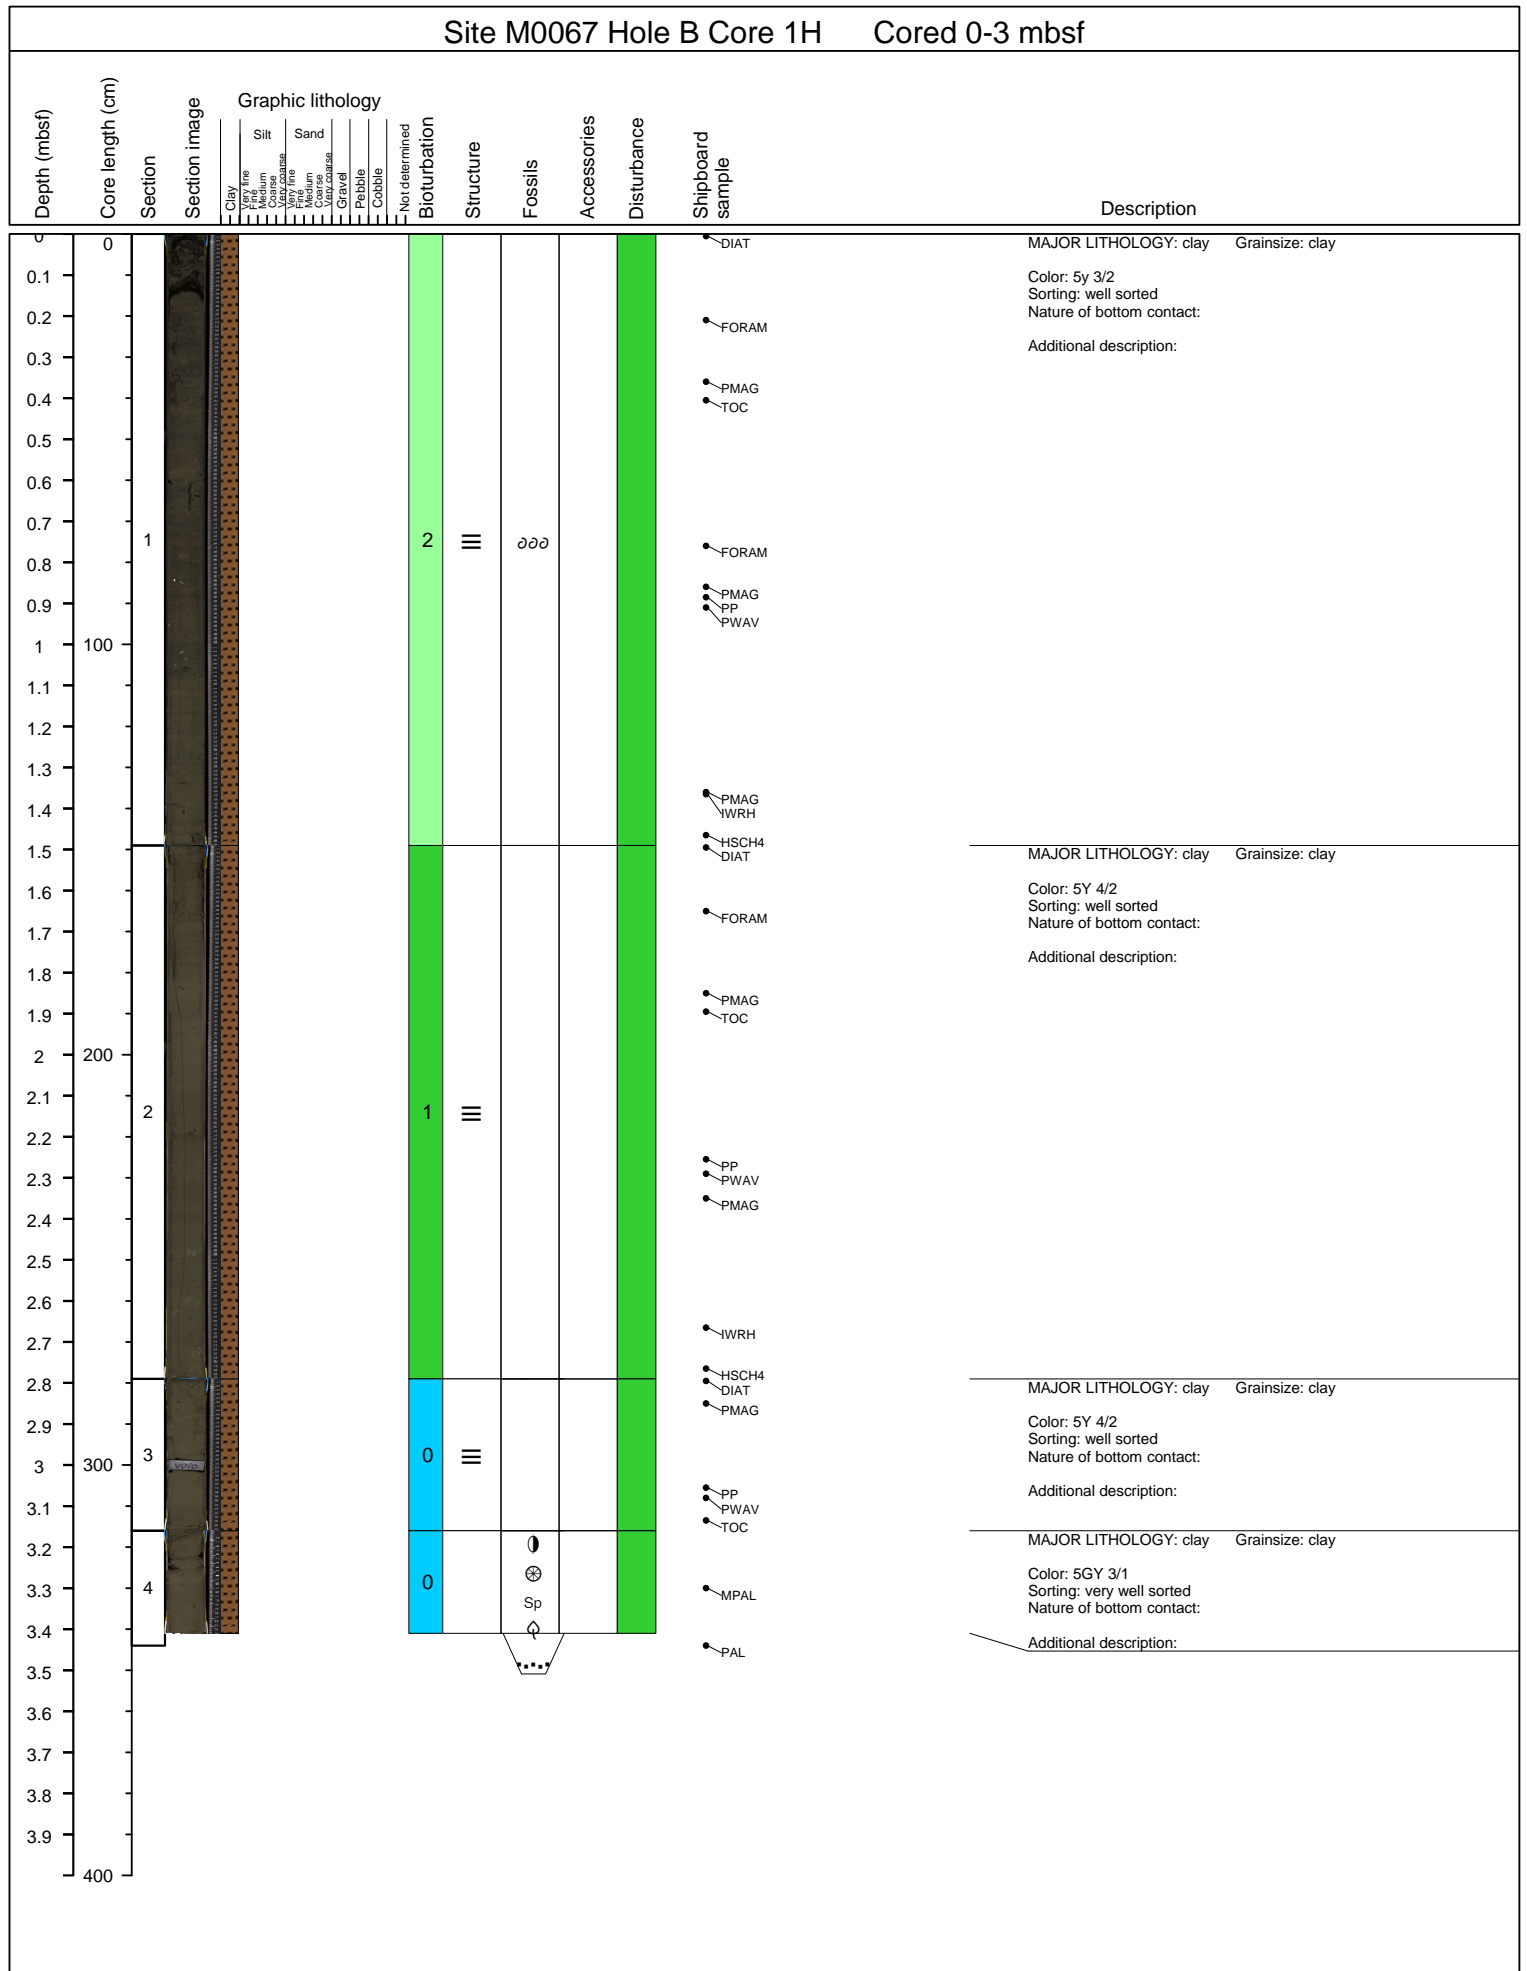

Site M0067 Hole A Core 1H Cored 0-3.3 mbsf

Site M0067 Hole B Core 4H Cored 9.5-9.7 mbsf

Site M0067 Hole B Core 6S Cored 10.7-10.9 mbsf