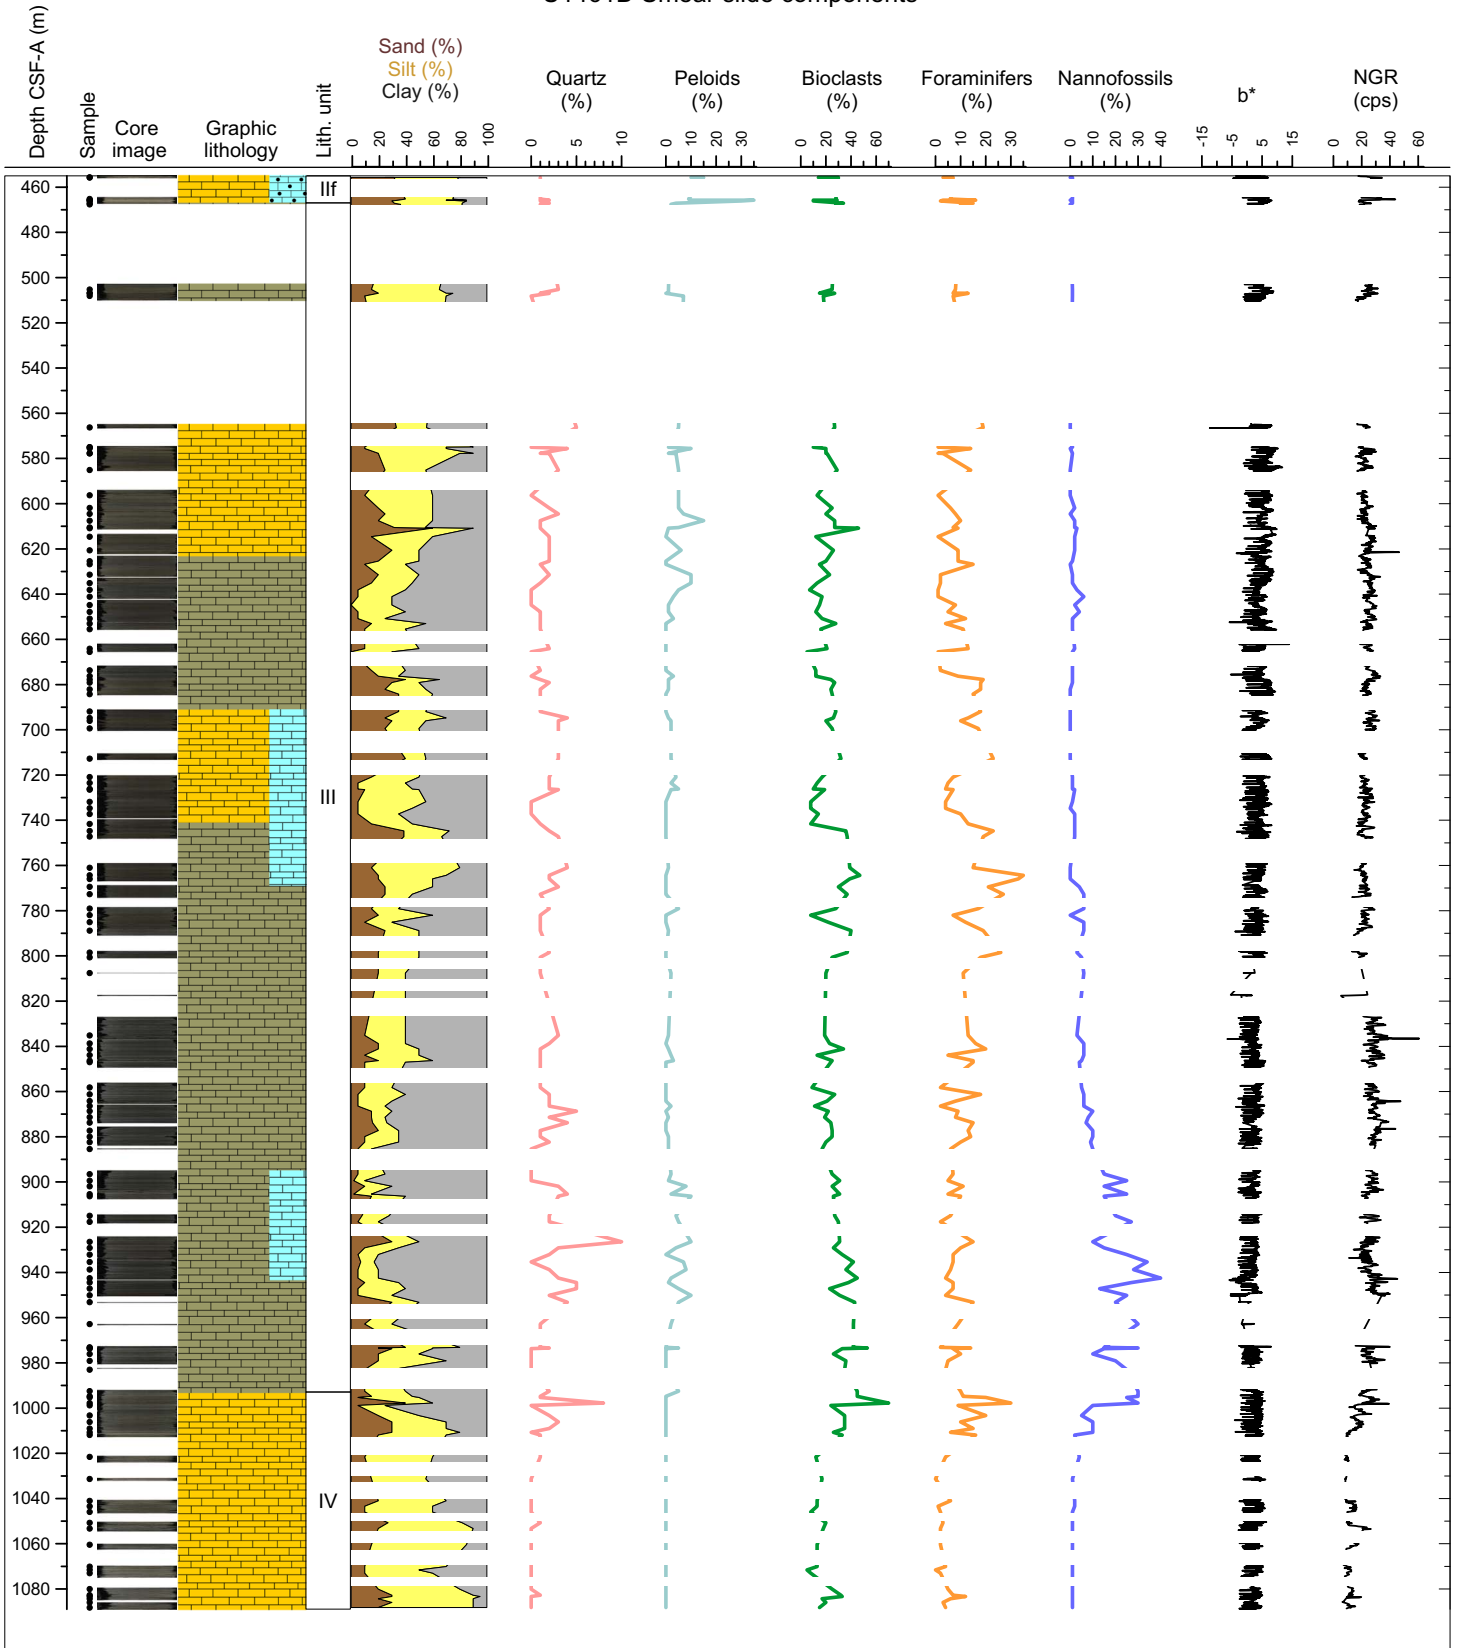

U1461D Smear slide components

U1461_C_litho_Supplement3_SmearData_U1461D