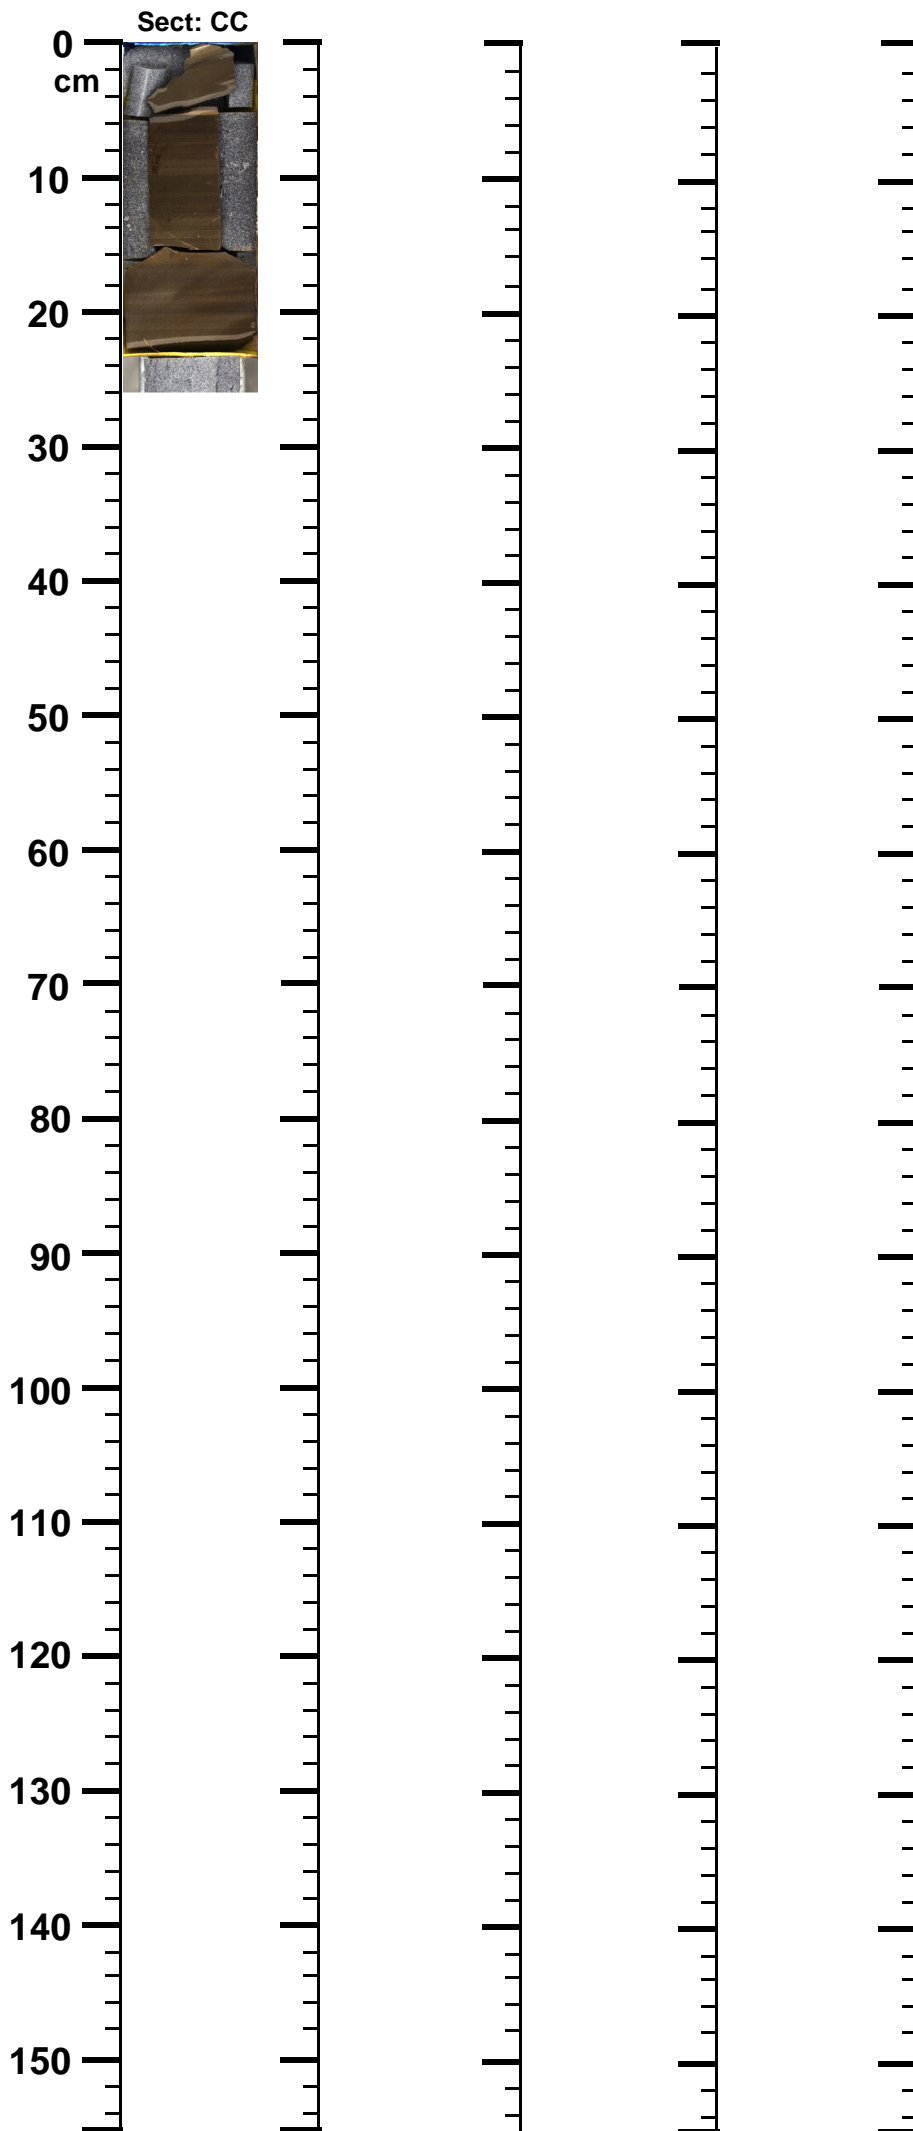

Expedition

364

Site

77

Hole

A

Core

2-R

Top

505.86

Bottom

506.12

(m)

364 - M0077 - A - 2R