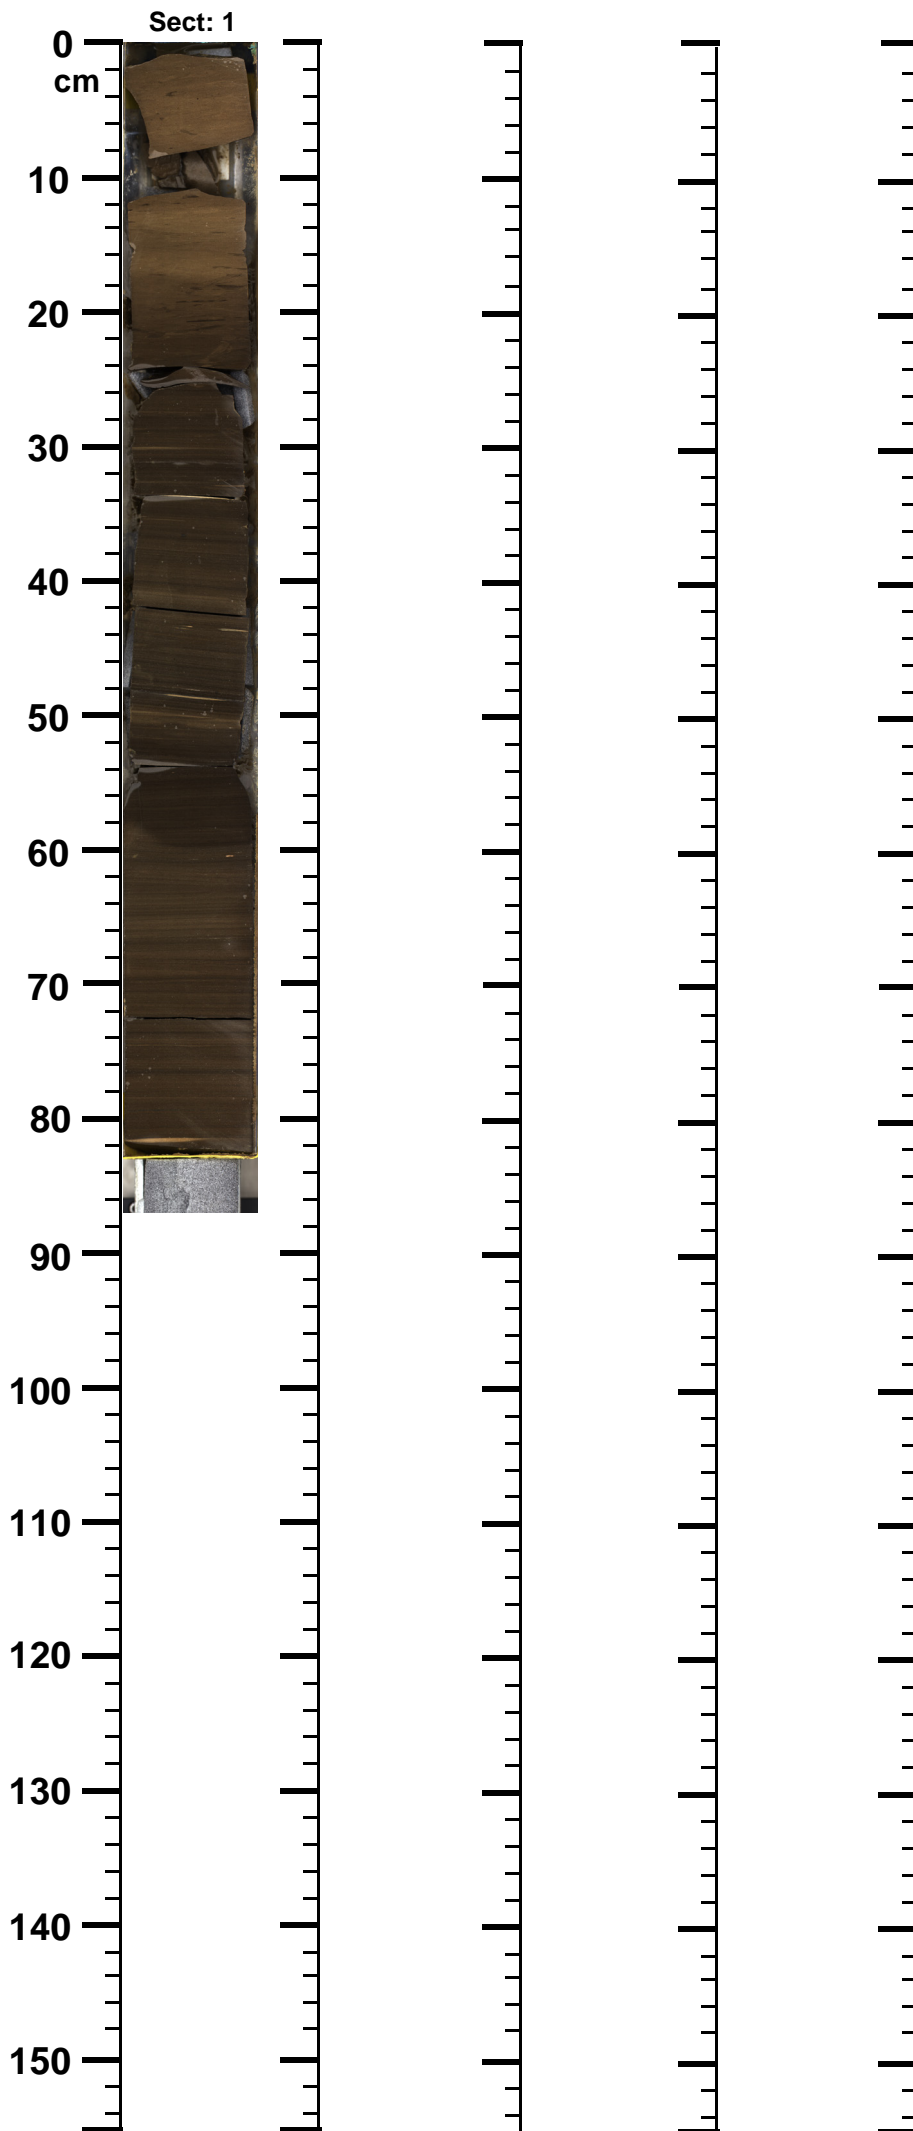

Expedition

364

Site

77

Hole

A

Core

3-R

Top

506.12

Bottom

506.92

(m)

364 - M0077 - A - 3R