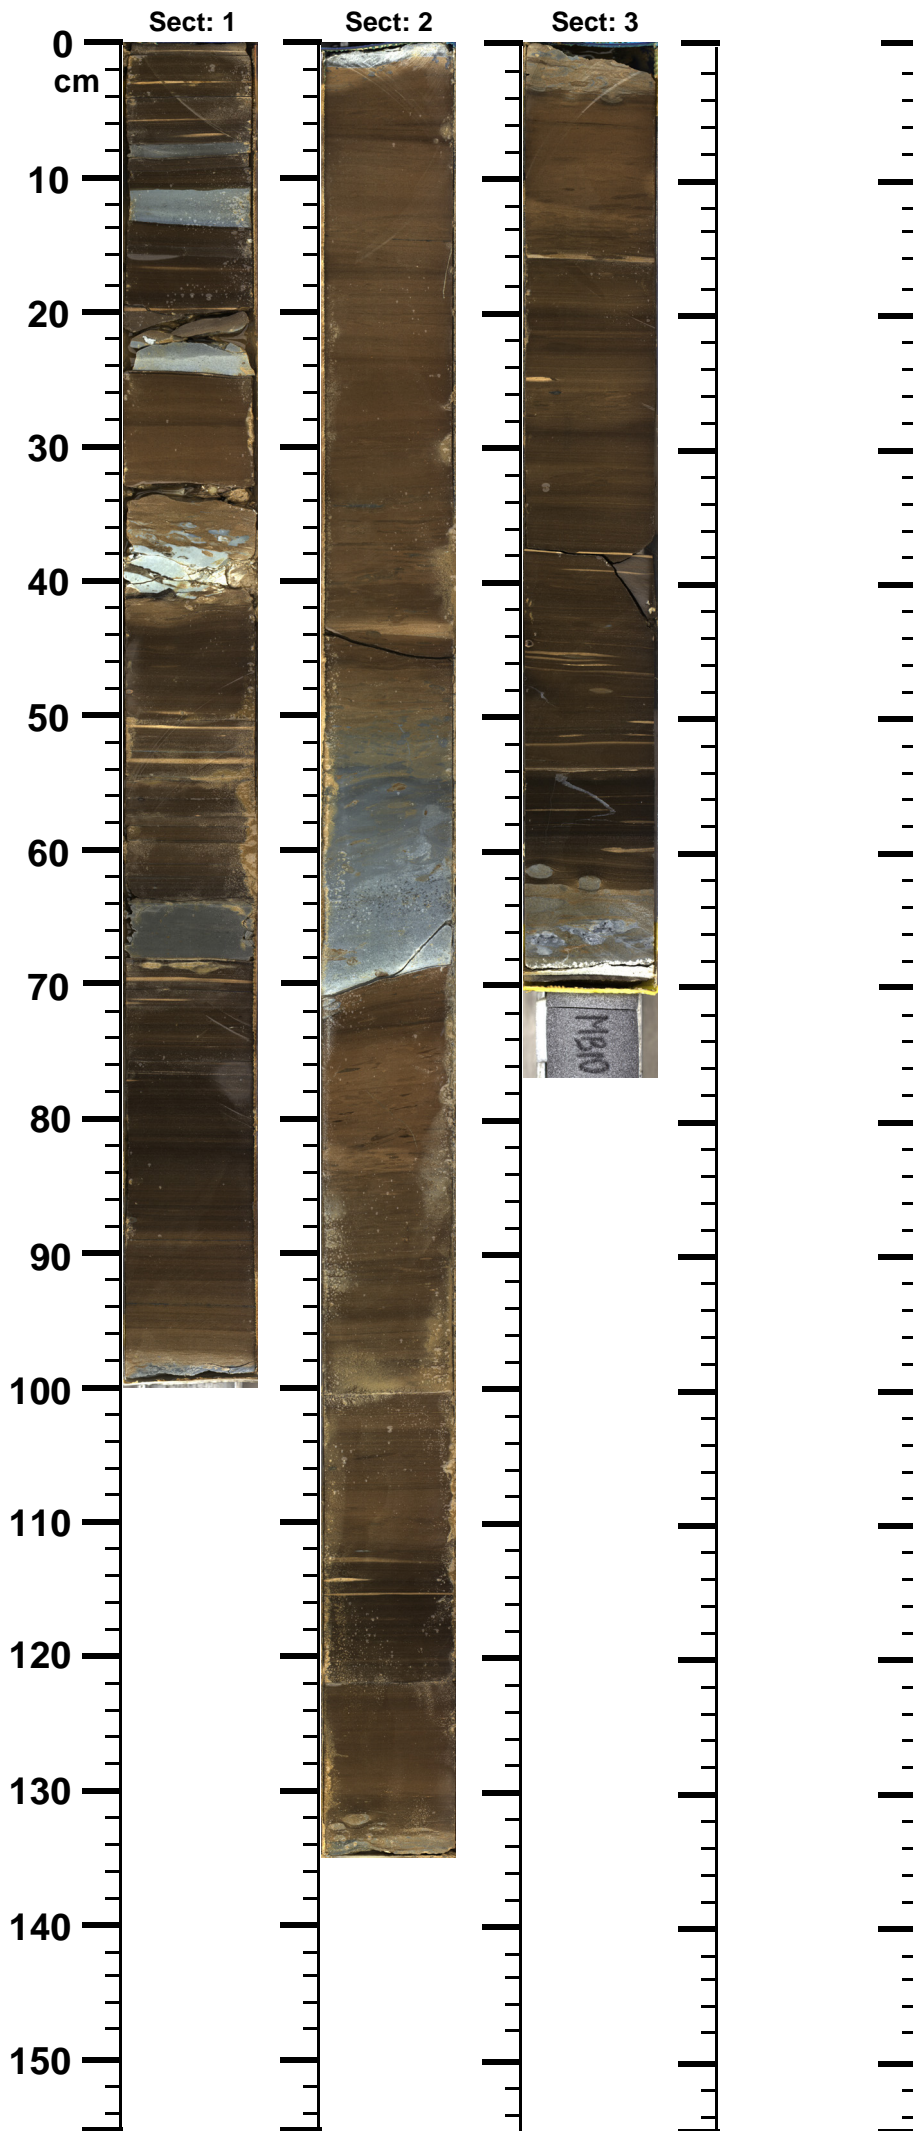

Expedition

364

Site

77

Hole

A

Core

4-R

Top

506.92

Bottom

509.97

(m)

364 - M0077 - A - 4R