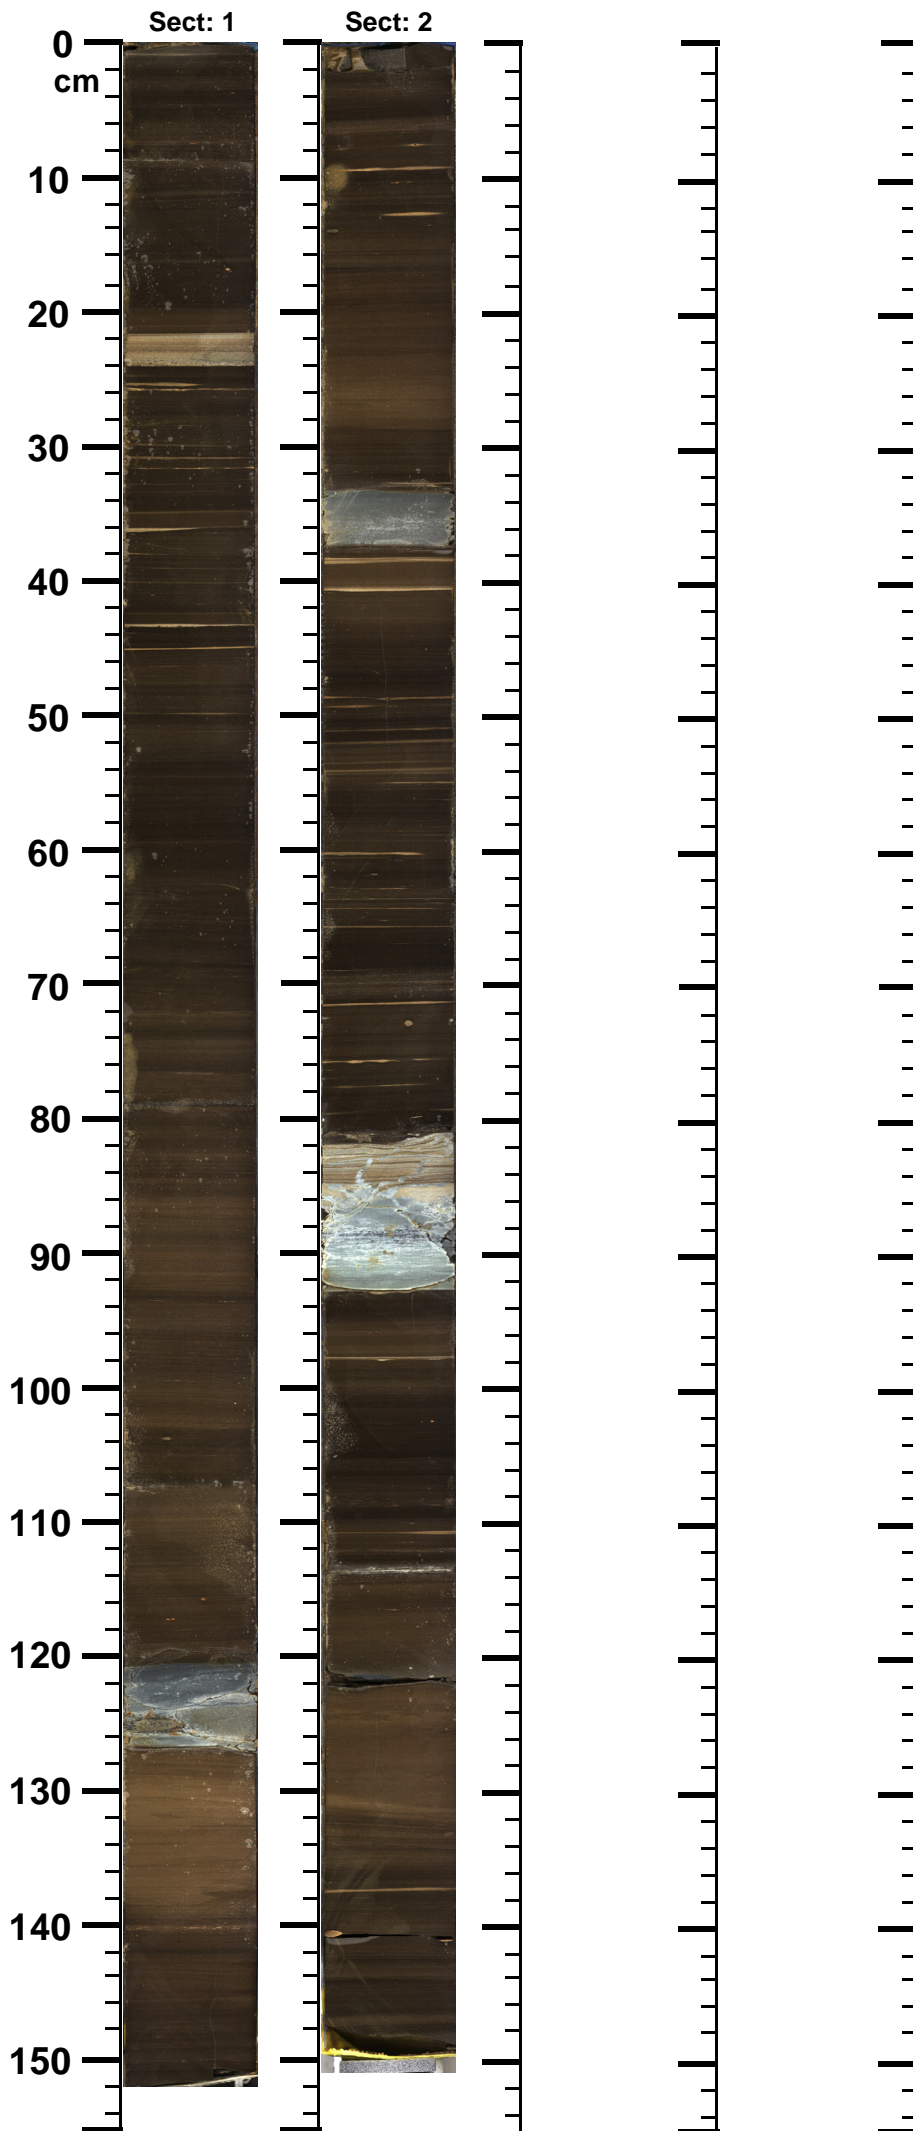

Expedition

364

Site

77

Hole

A

Core

6-R

Top

512.52

Bottom

515.57

(m)

364 - M0077 - A - 6R