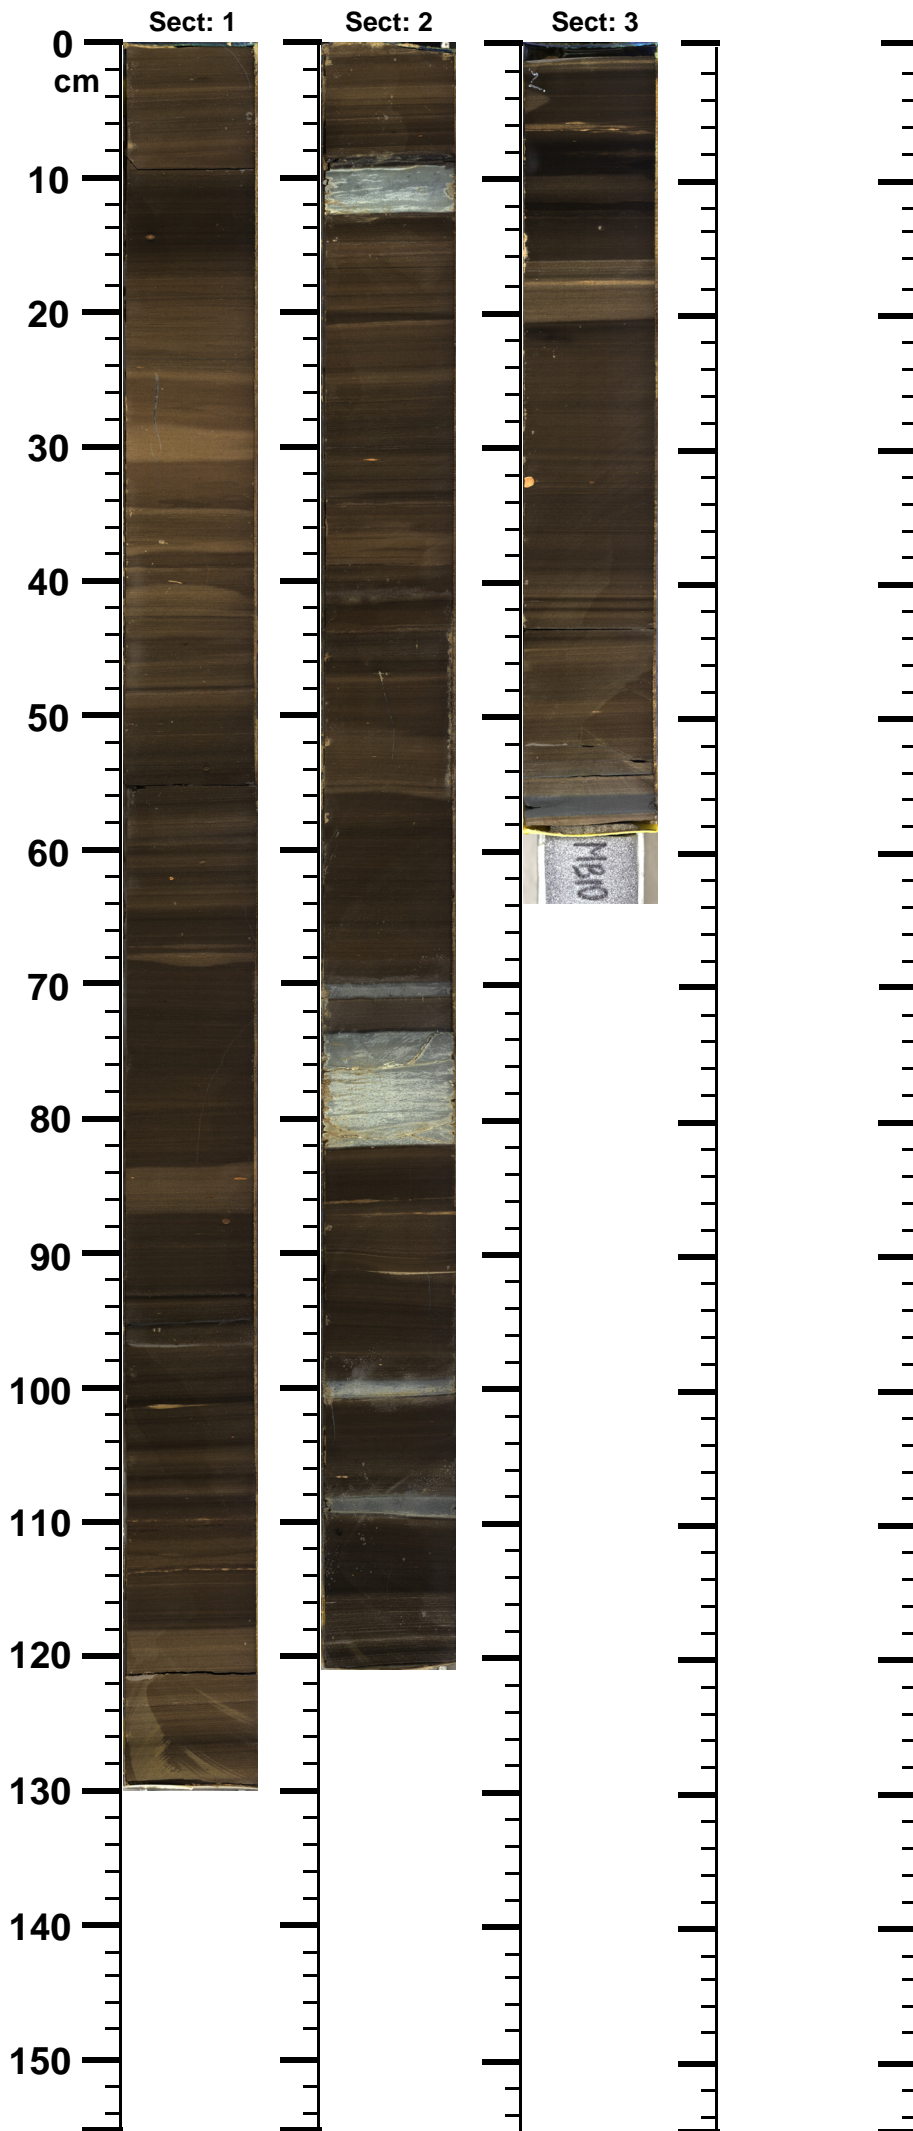

Expedition

364

Site

77

Hole

A

Core

7-R

Top

515.57

Bottom

518.62

(m)

364 - M0077 - A - 7R