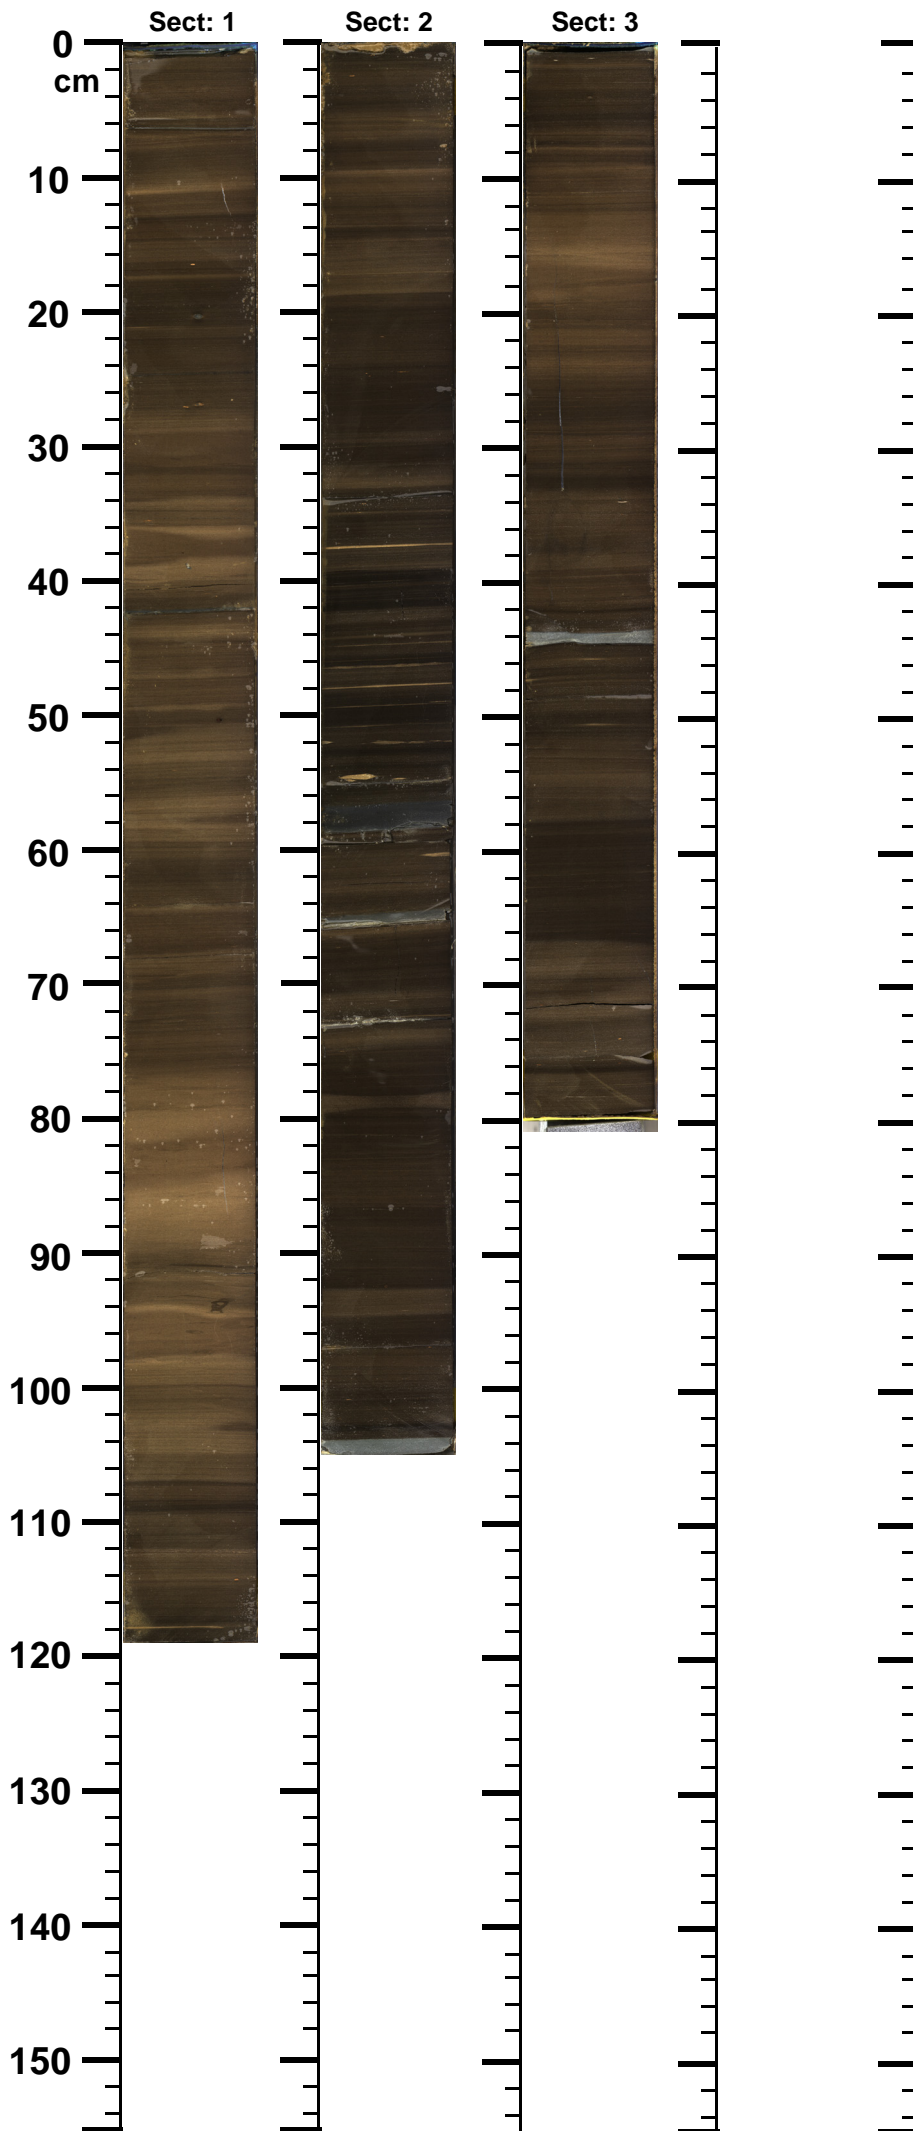

Expedition

364

Site

77

Hole

A

Core

8-R

Top

518.62

Bottom

521.67

(m)

364 - M0077 - A - 8R