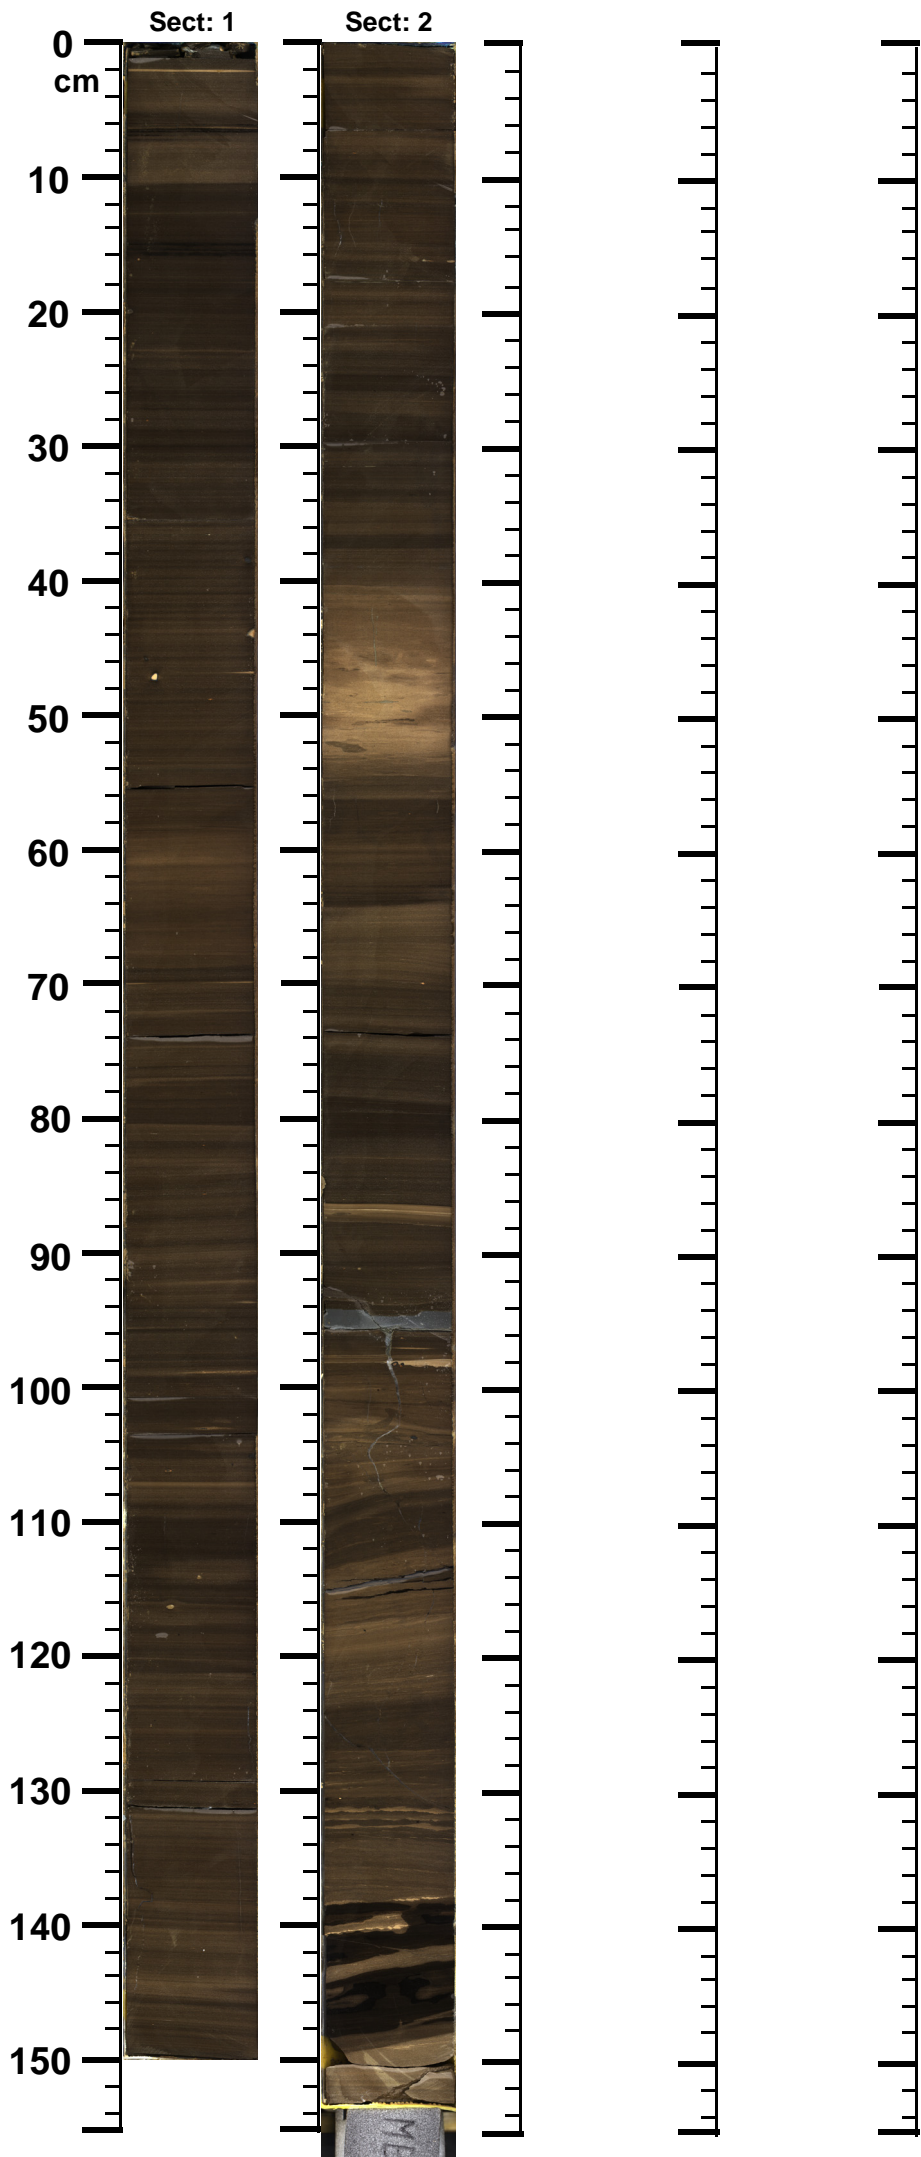

Expedition

364

Site

77

Hole

A

Core

10-R

Top

524.64

Bottom

527.69

(m)

364 - M0077 - A - 10R