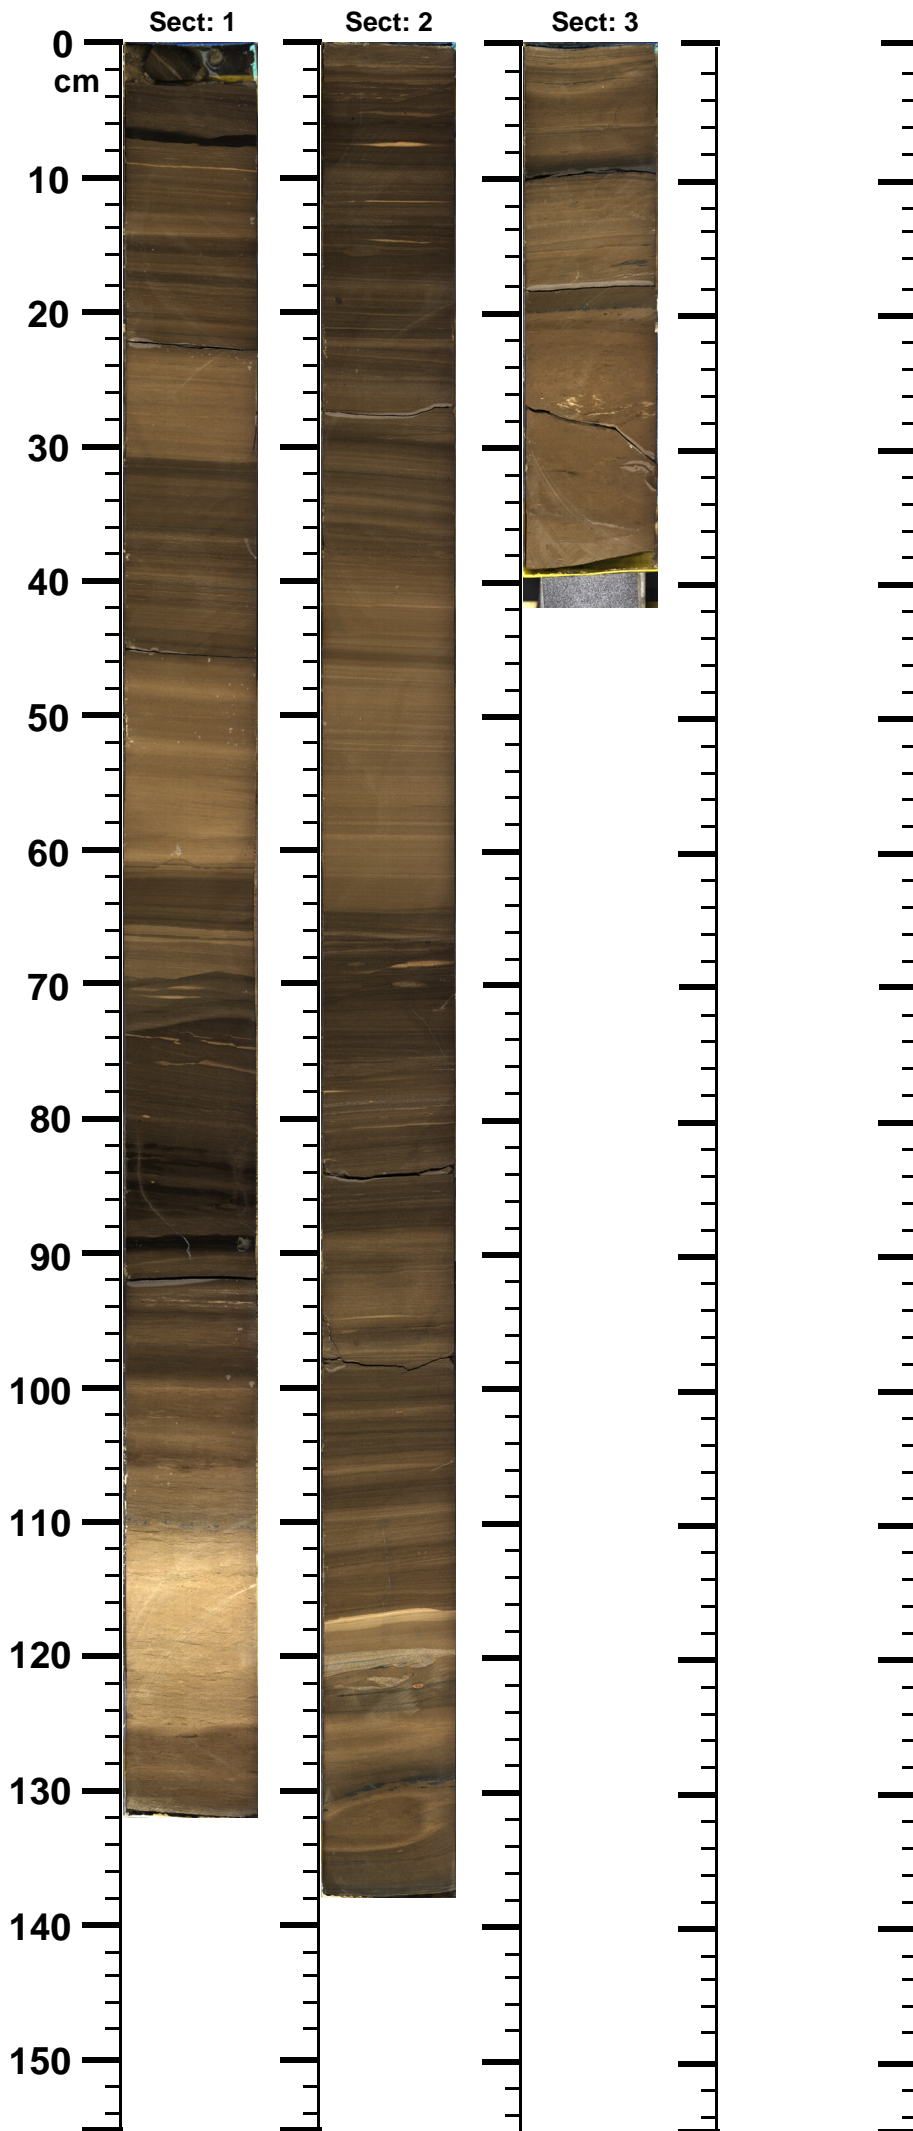

Expedition

364

Site

77

Hole

A

Core

11-R

Top

527.69

Bottom

530.84

(m)

364 - M0077 - A - 11R