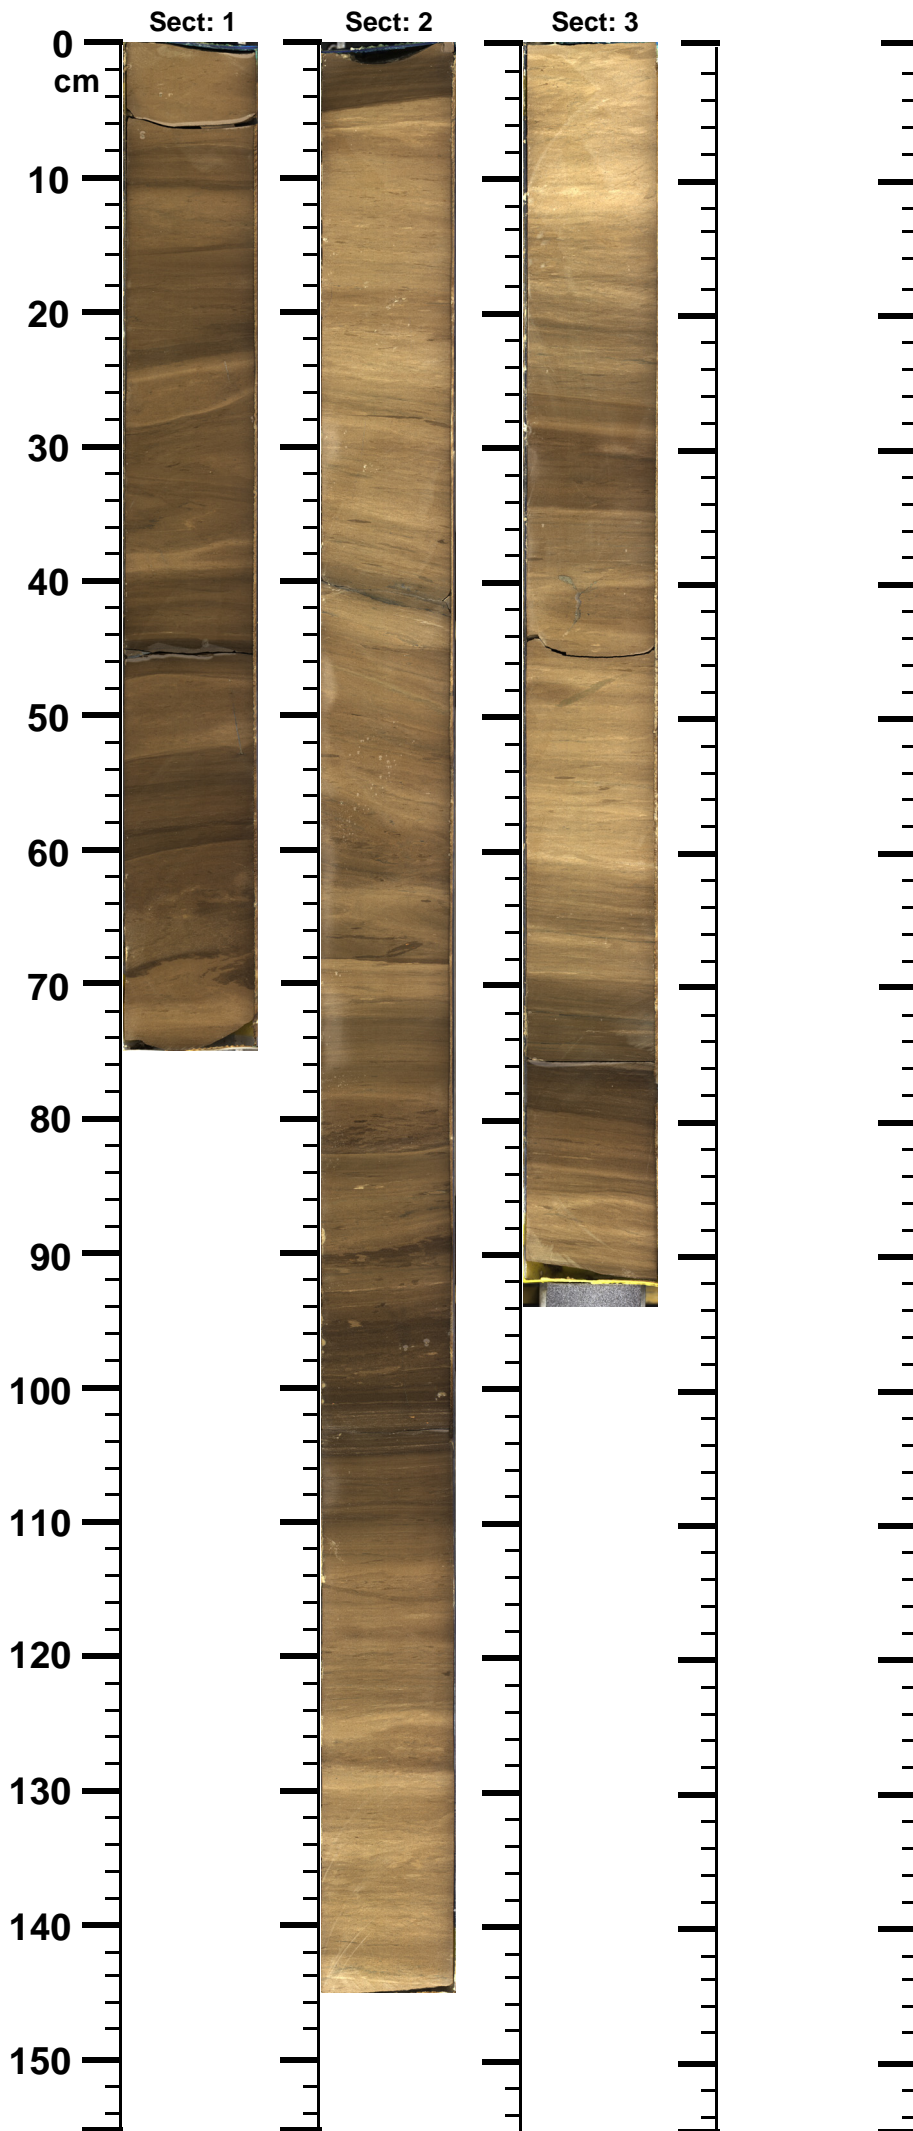

Expedition

364

Site

77

Hole

A

Core

12-R

Top

530.84

Bottom

533.89

(m)

364 - M0077 - A - 12R