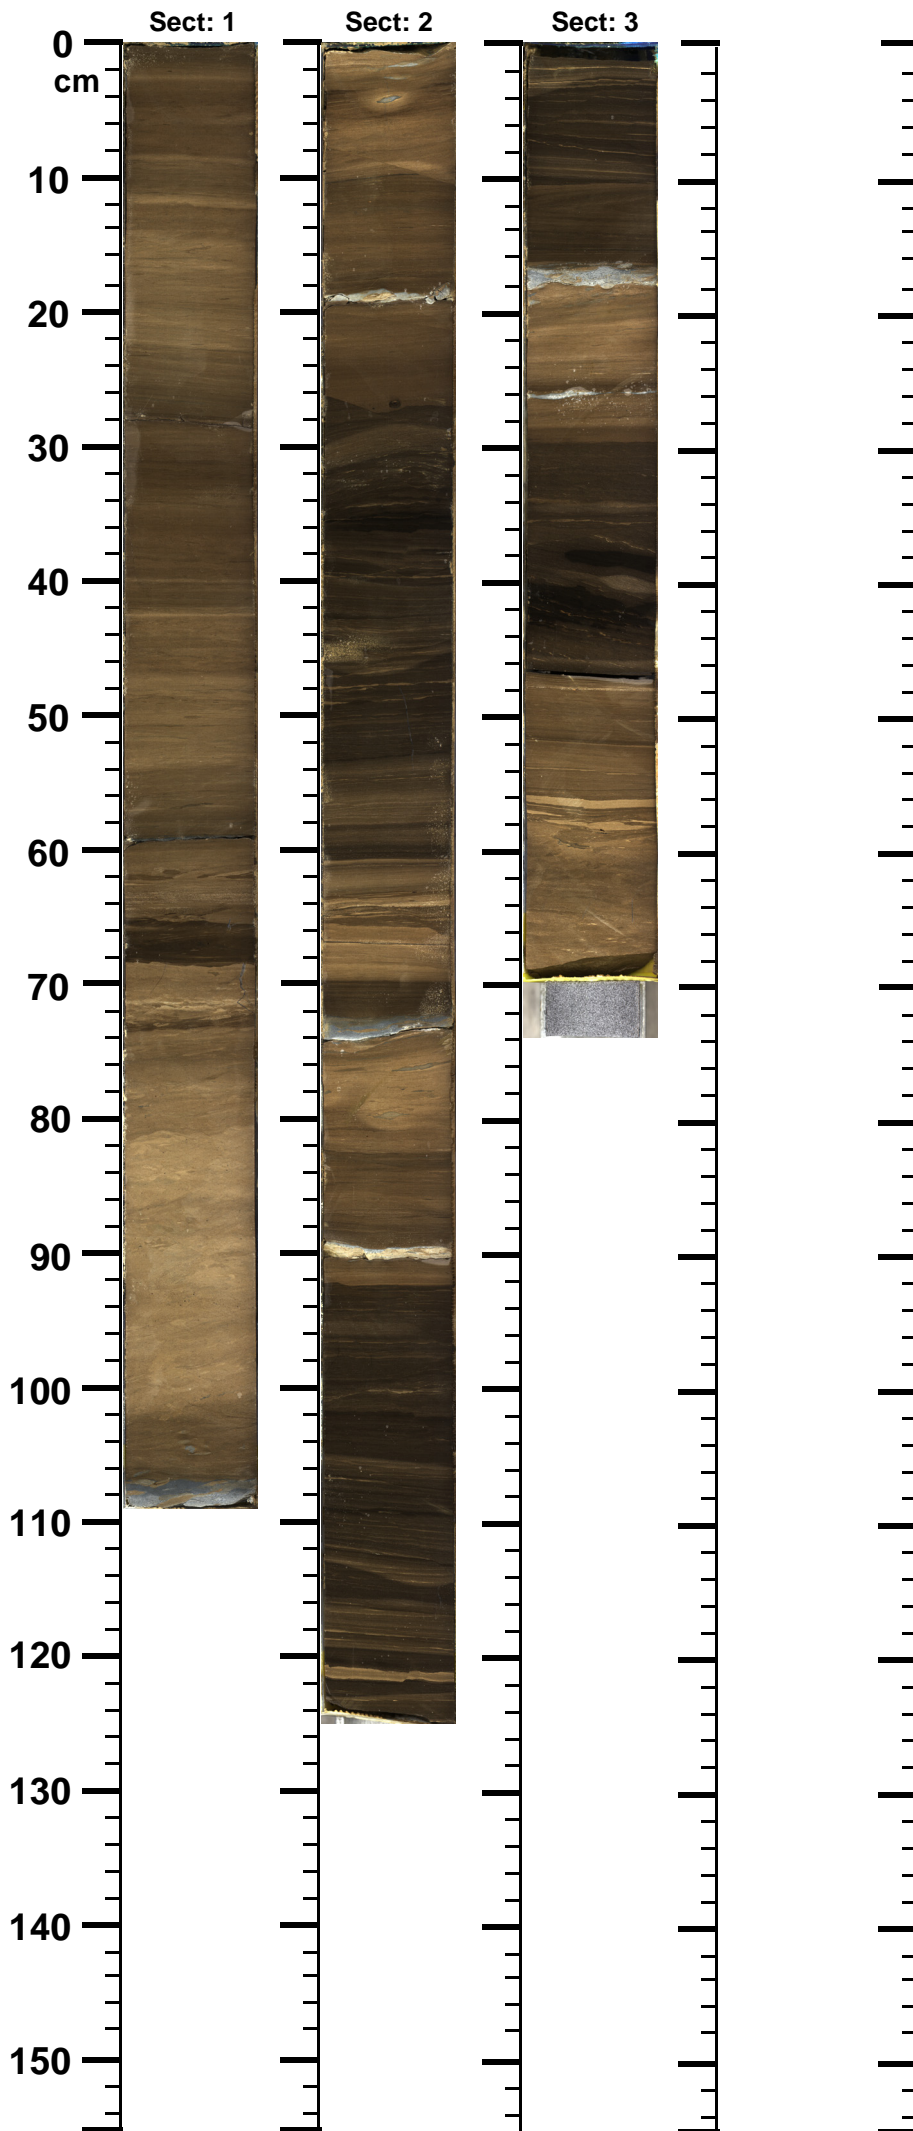

Expedition

364

Site

77

Hole

A

Core

13-R

Top

533.89

Bottom

536.94

(m)

364 - M0077 - A - 13R