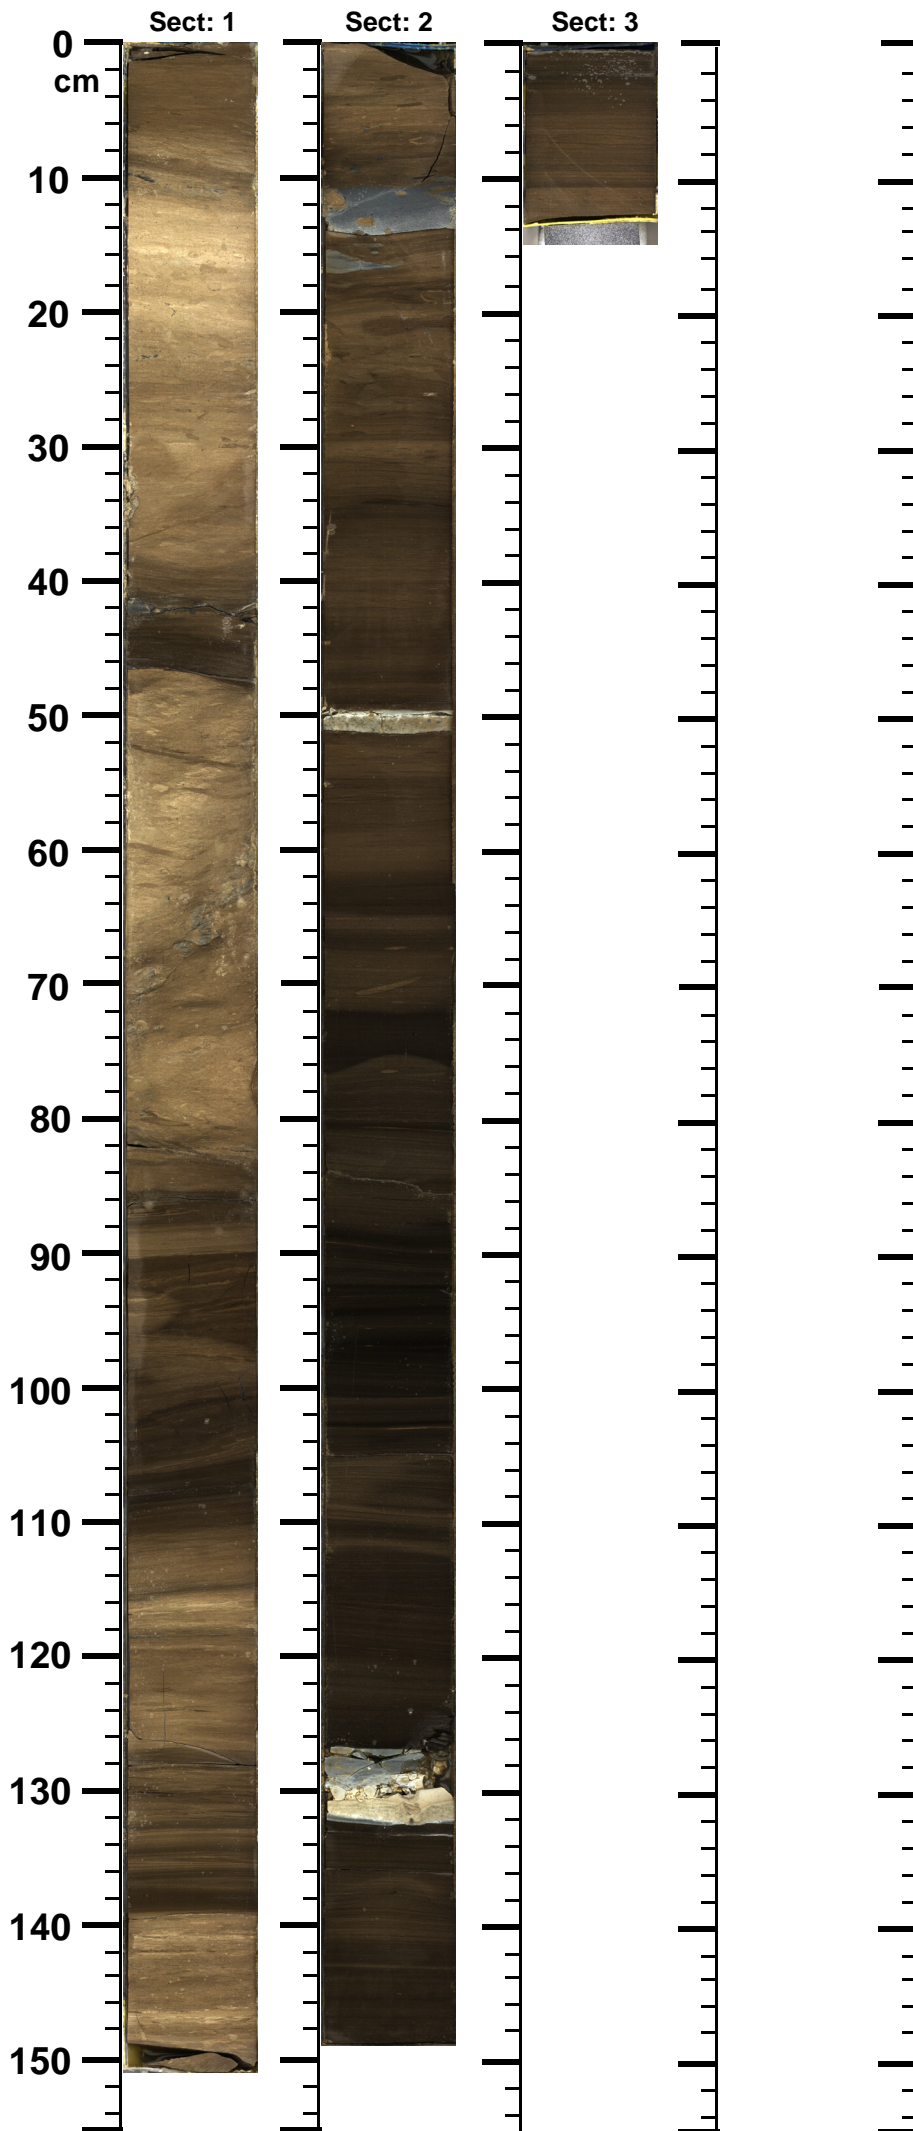

Expedition

364

Site

77

Hole

A

Core

15-R

Top

539.99

Bottom

543.04

(m)

364 - M0077 - A - 15R