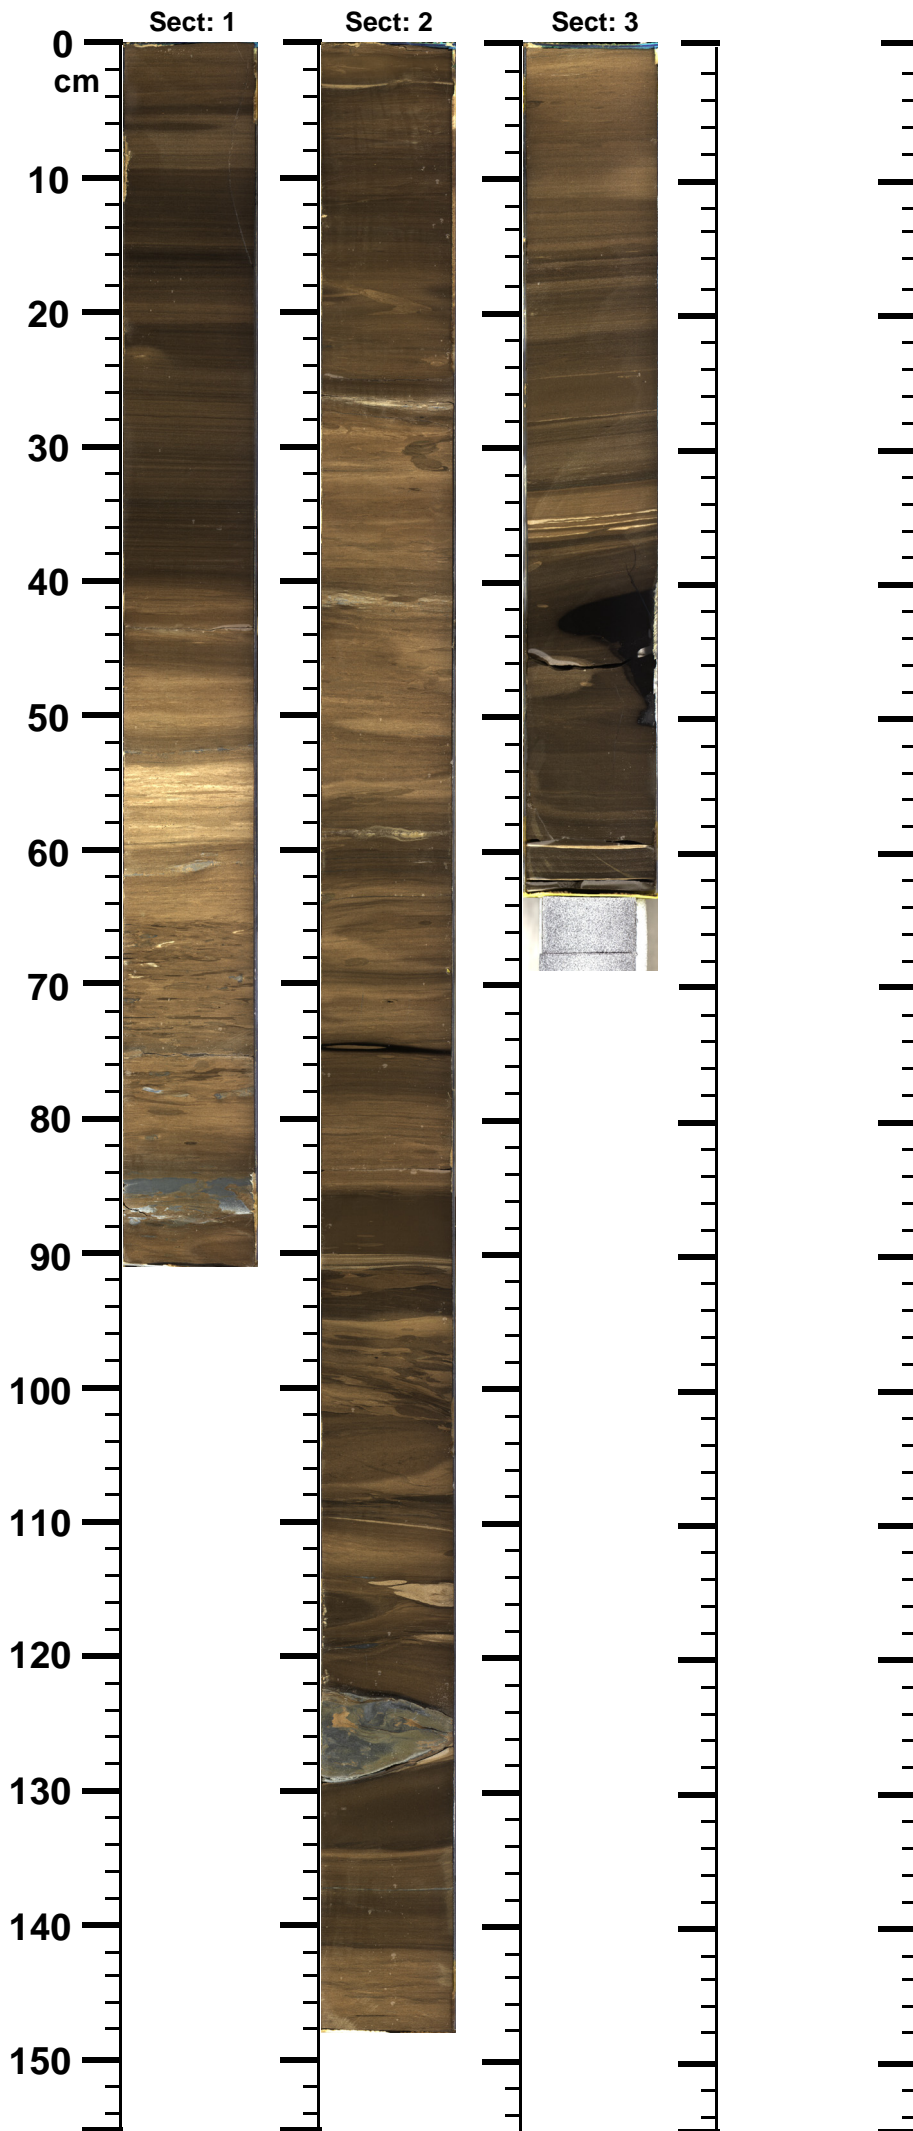

Expedition

364

Site

77

Hole

A

Core

16-R

Top

543.04

Bottom

546.09

(m)

364 - M0077 - A - 16R