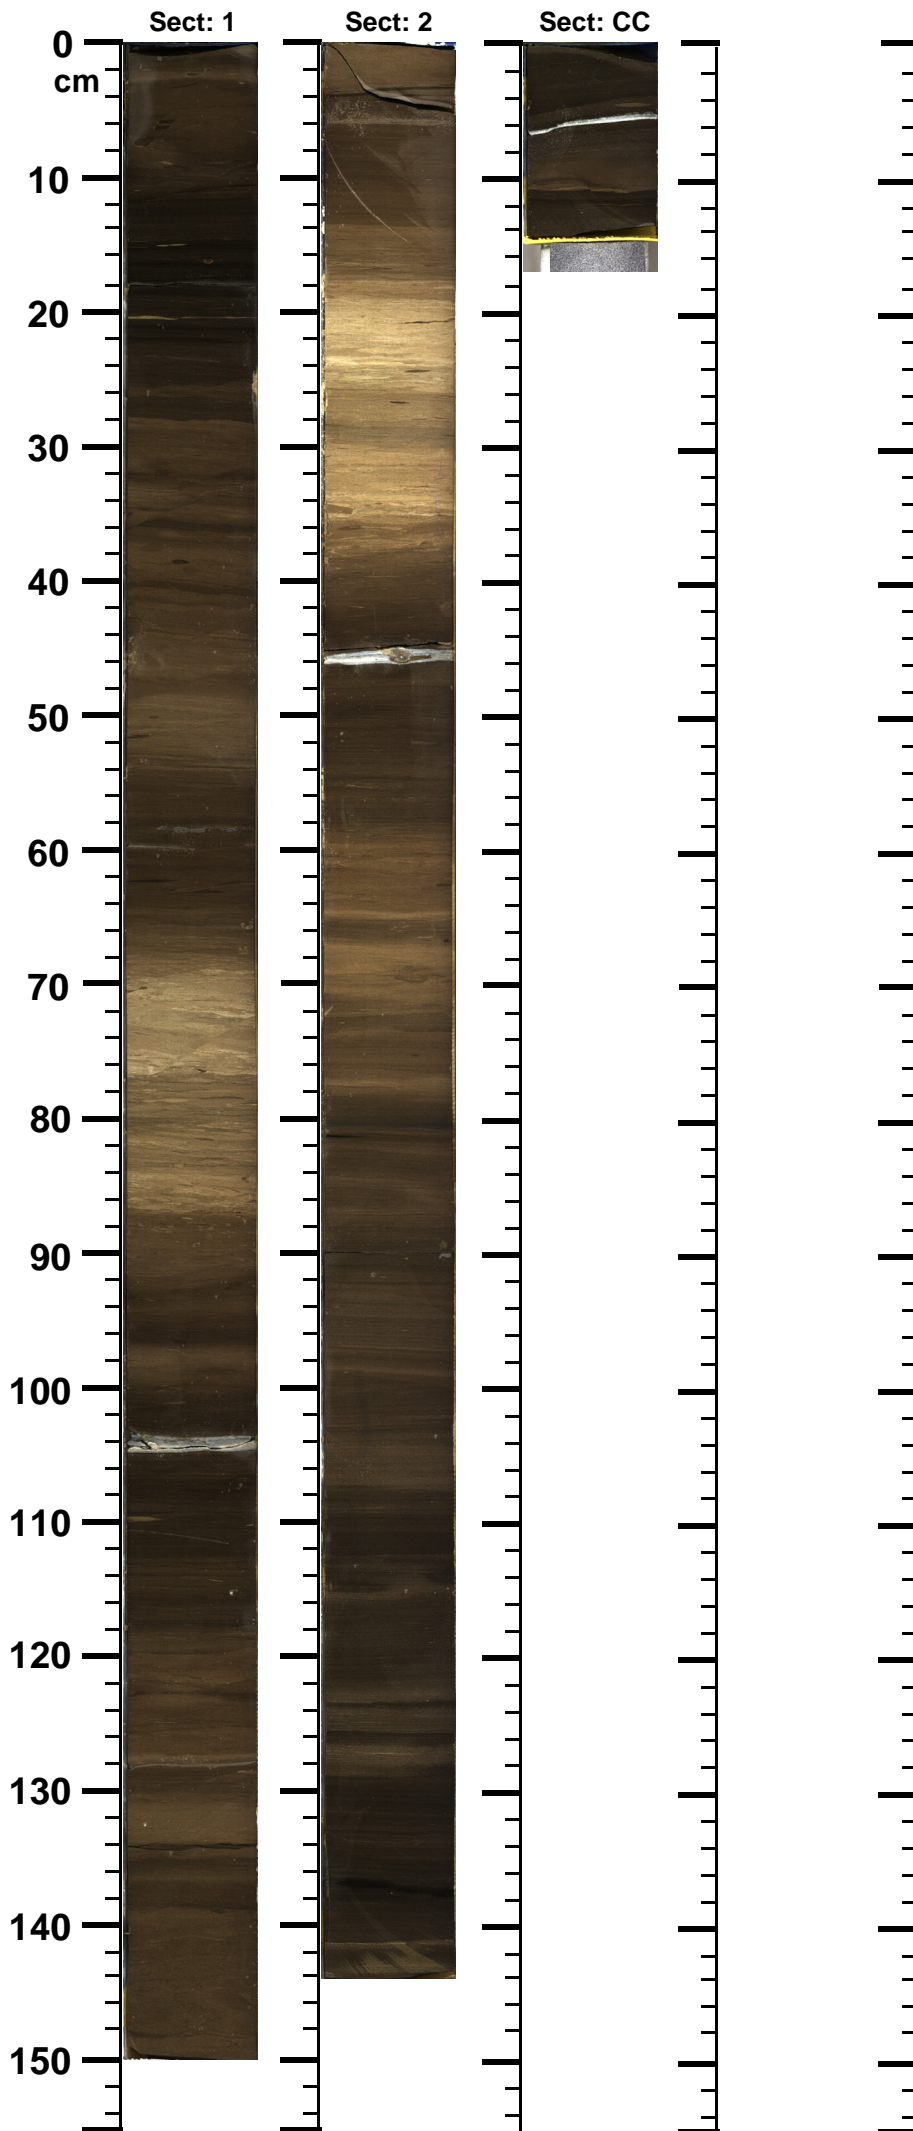

Expedition

364

Site

77

Hole

A

Core

18-R

Top

549.14

Bottom

552.19

(m)

364 - M0077 - A - 18R