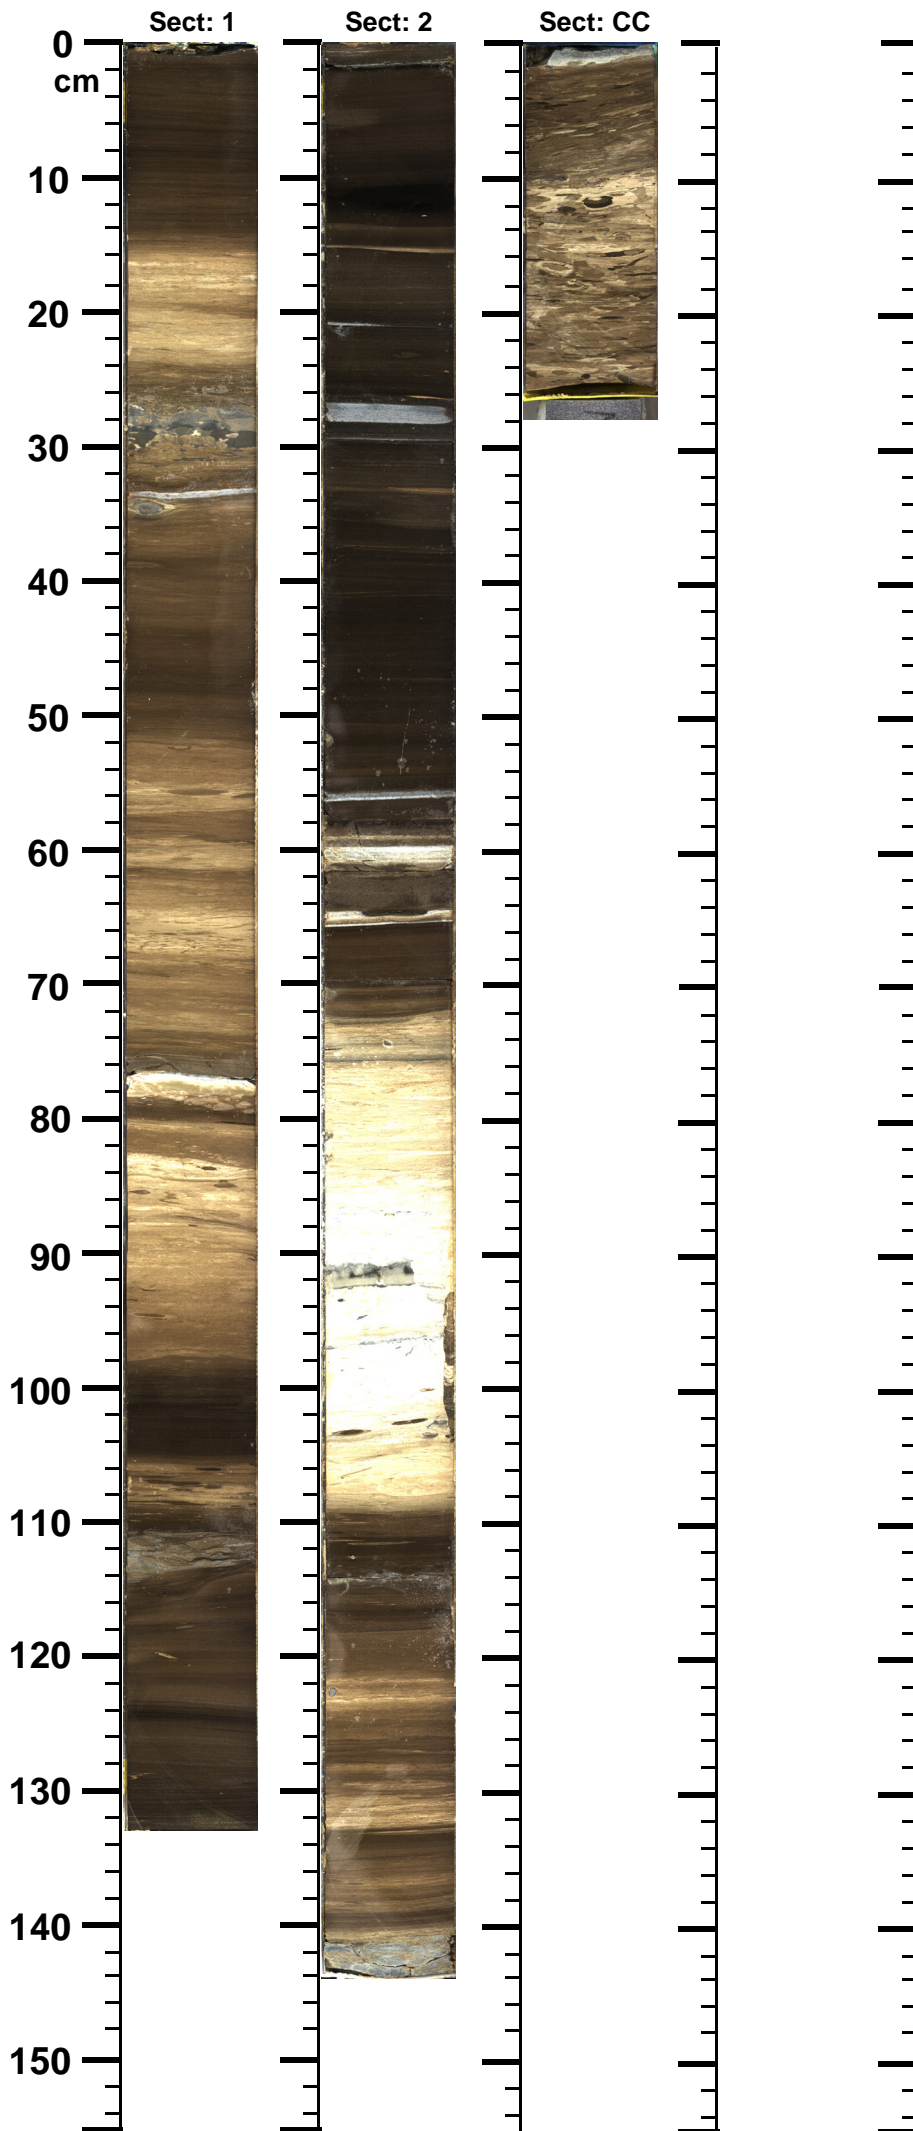

Expedition

364

Site

77

Hole

A

Core

19-R

Top

552.19

Bottom

555.24

(m)

364 - M0077 - A - 19R