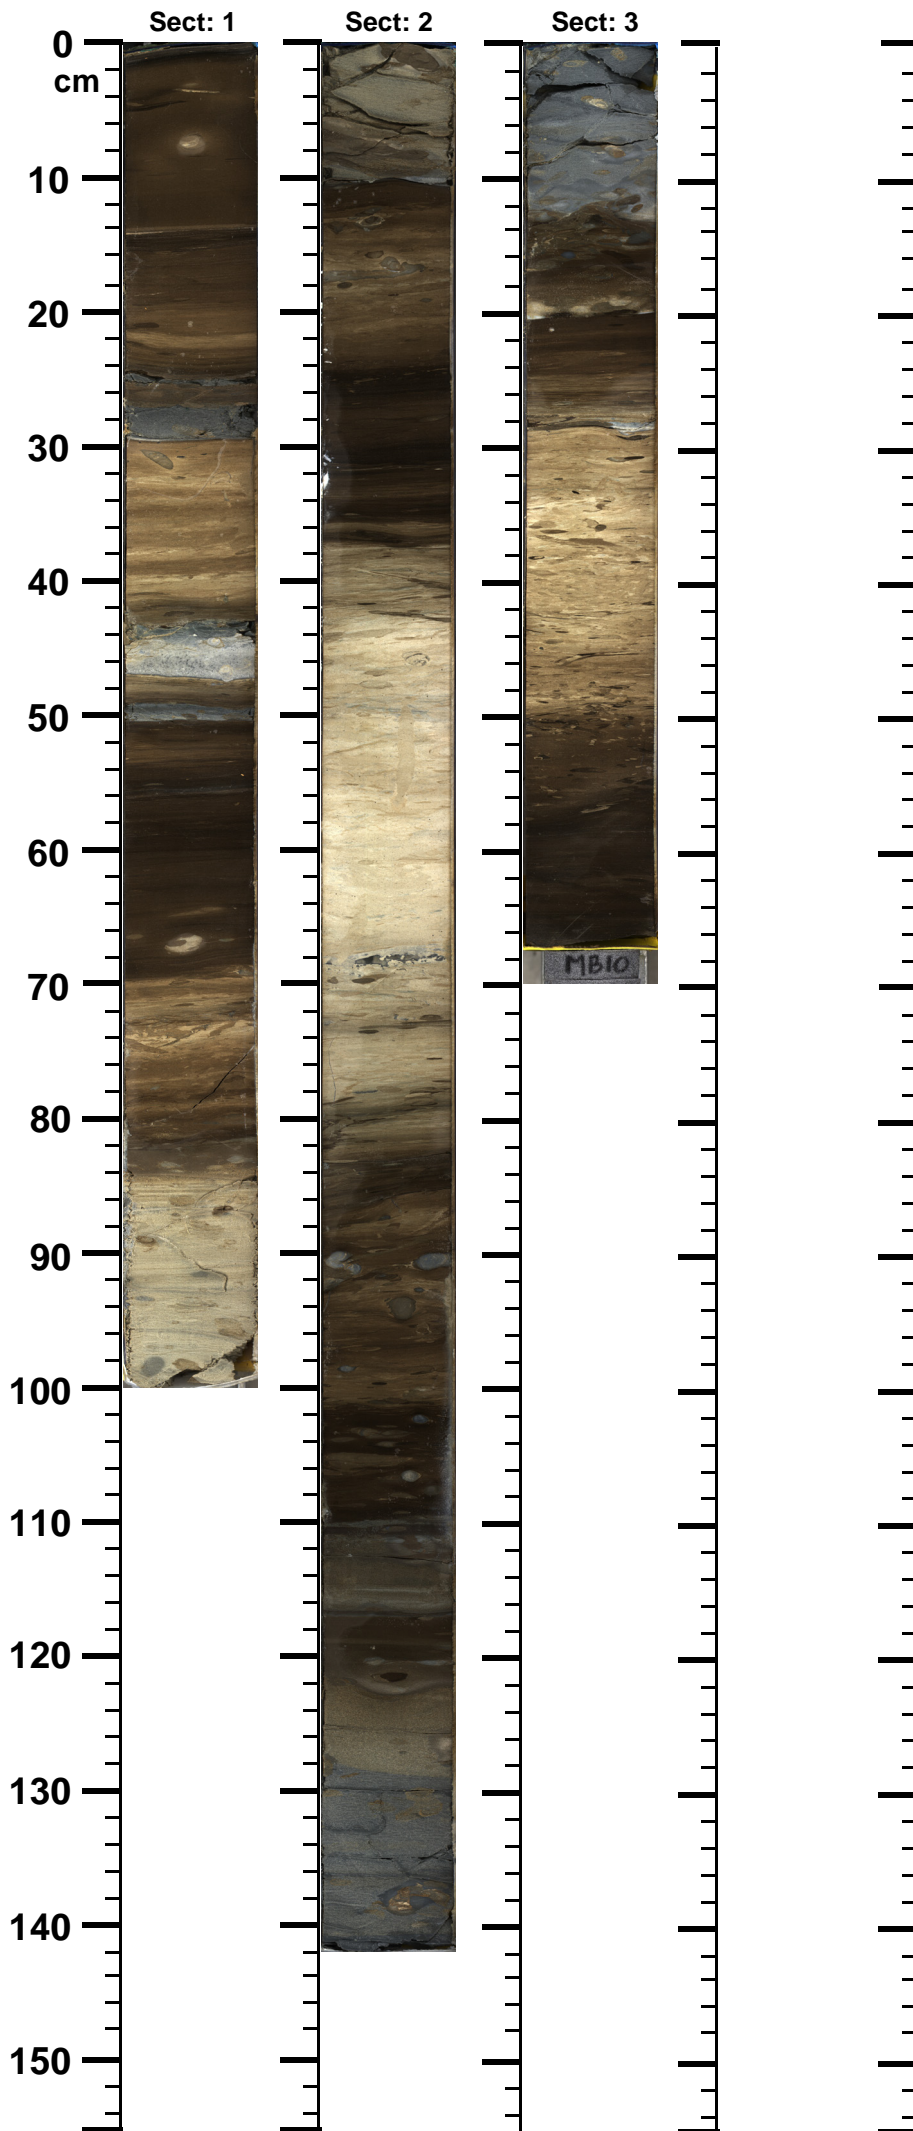

Expedition

364

Site

77

Hole

A

Core

22-R

Top

561.34

Bottom

564.39

(m)

364 - M0077 - A - 22R