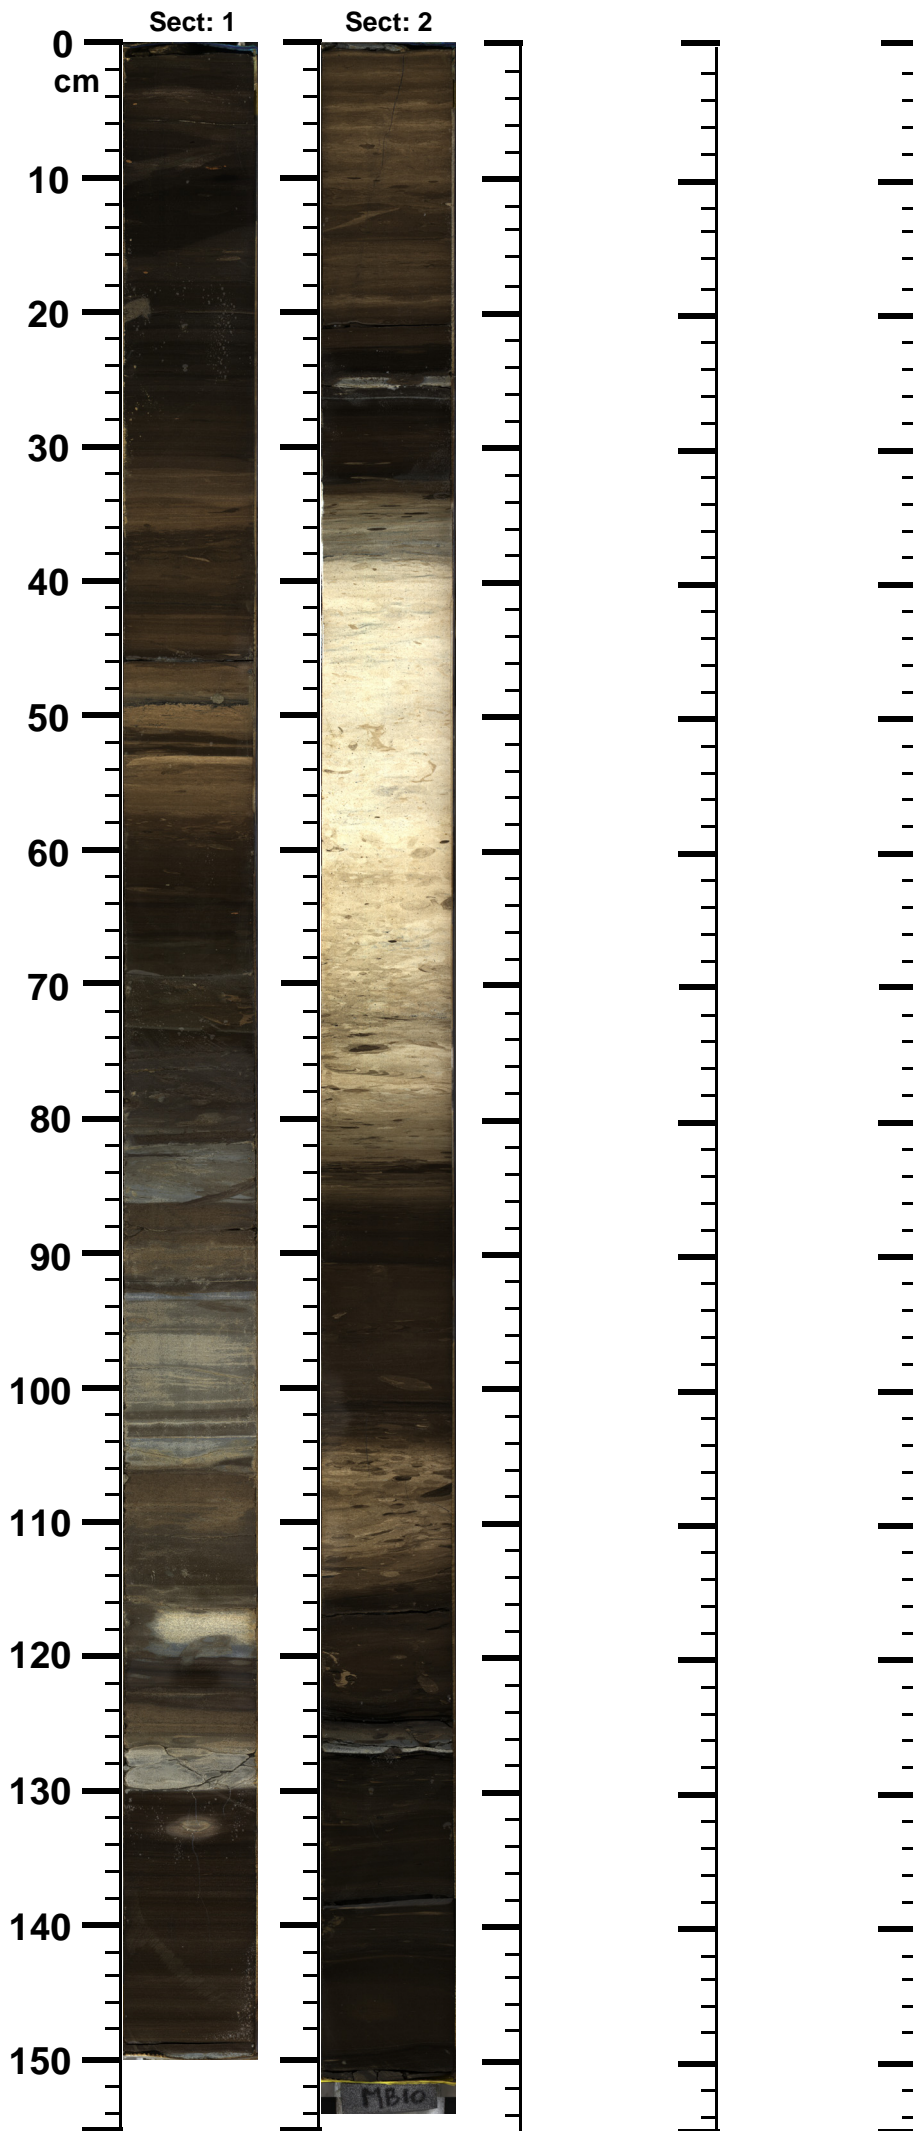

Expedition

364

Site

77

Hole

A

Core

23-R

Top

564.39

Bottom

567.44

(m)

364 - M0077 - A - 23R