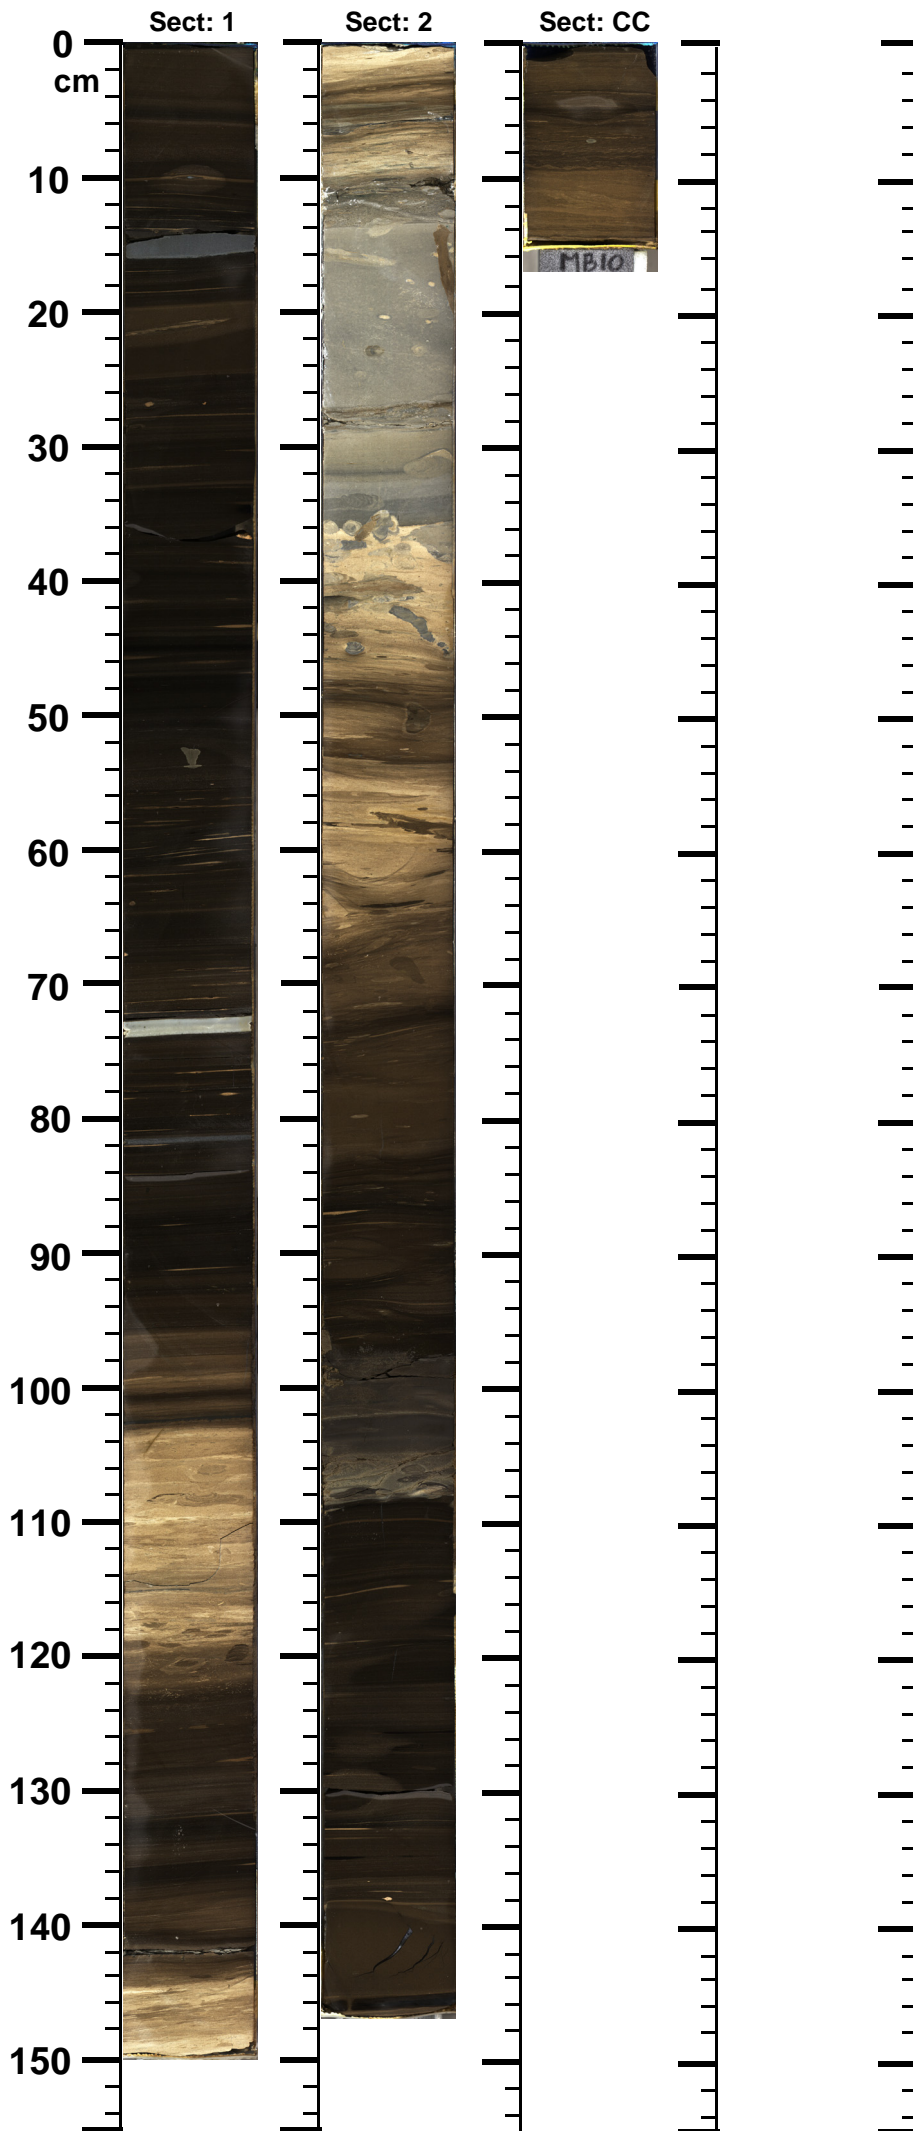

Expedition

364

Site

77

Hole

A

Core

24-R

Top

567.44

Bottom

570.49

(m)

364 - M0077 - A - 24R