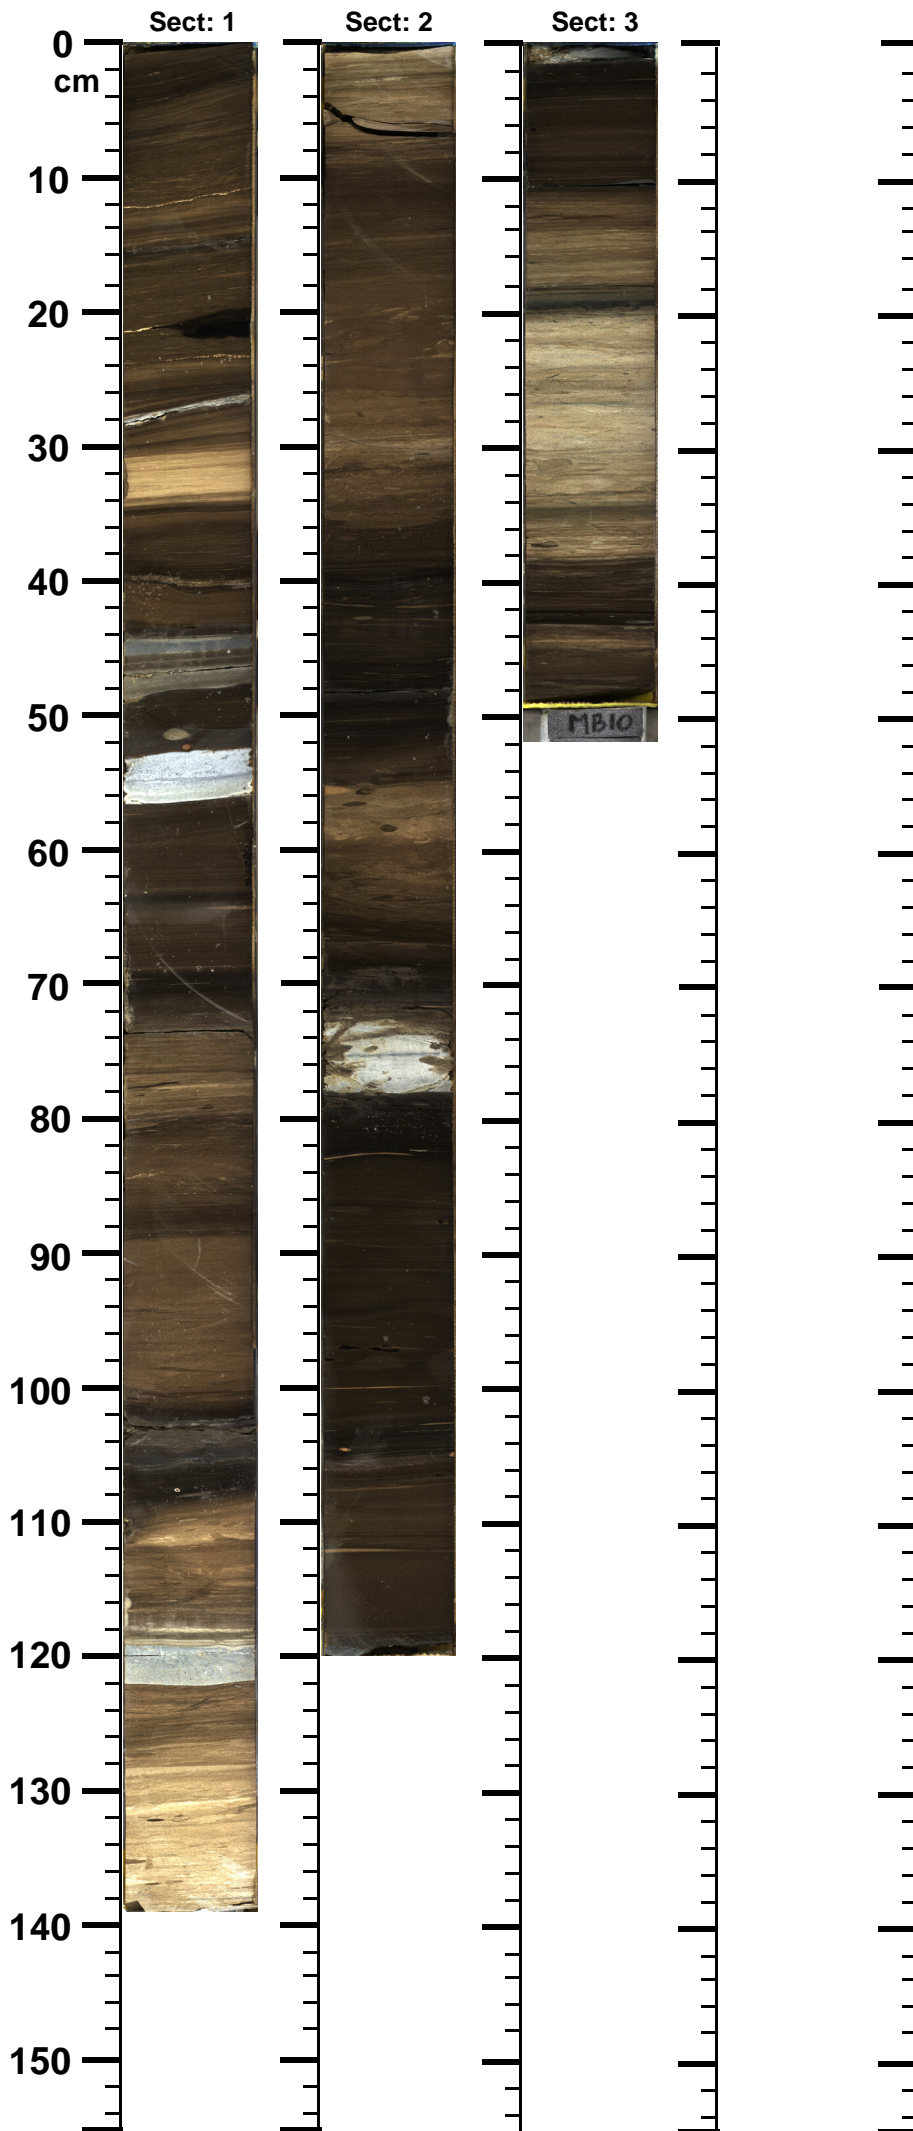

Expedition

364

Site

77

Hole

A

Core

26-R

Top

573.54

Bottom

576.59

(m)

364 - M0077 - A - 26R