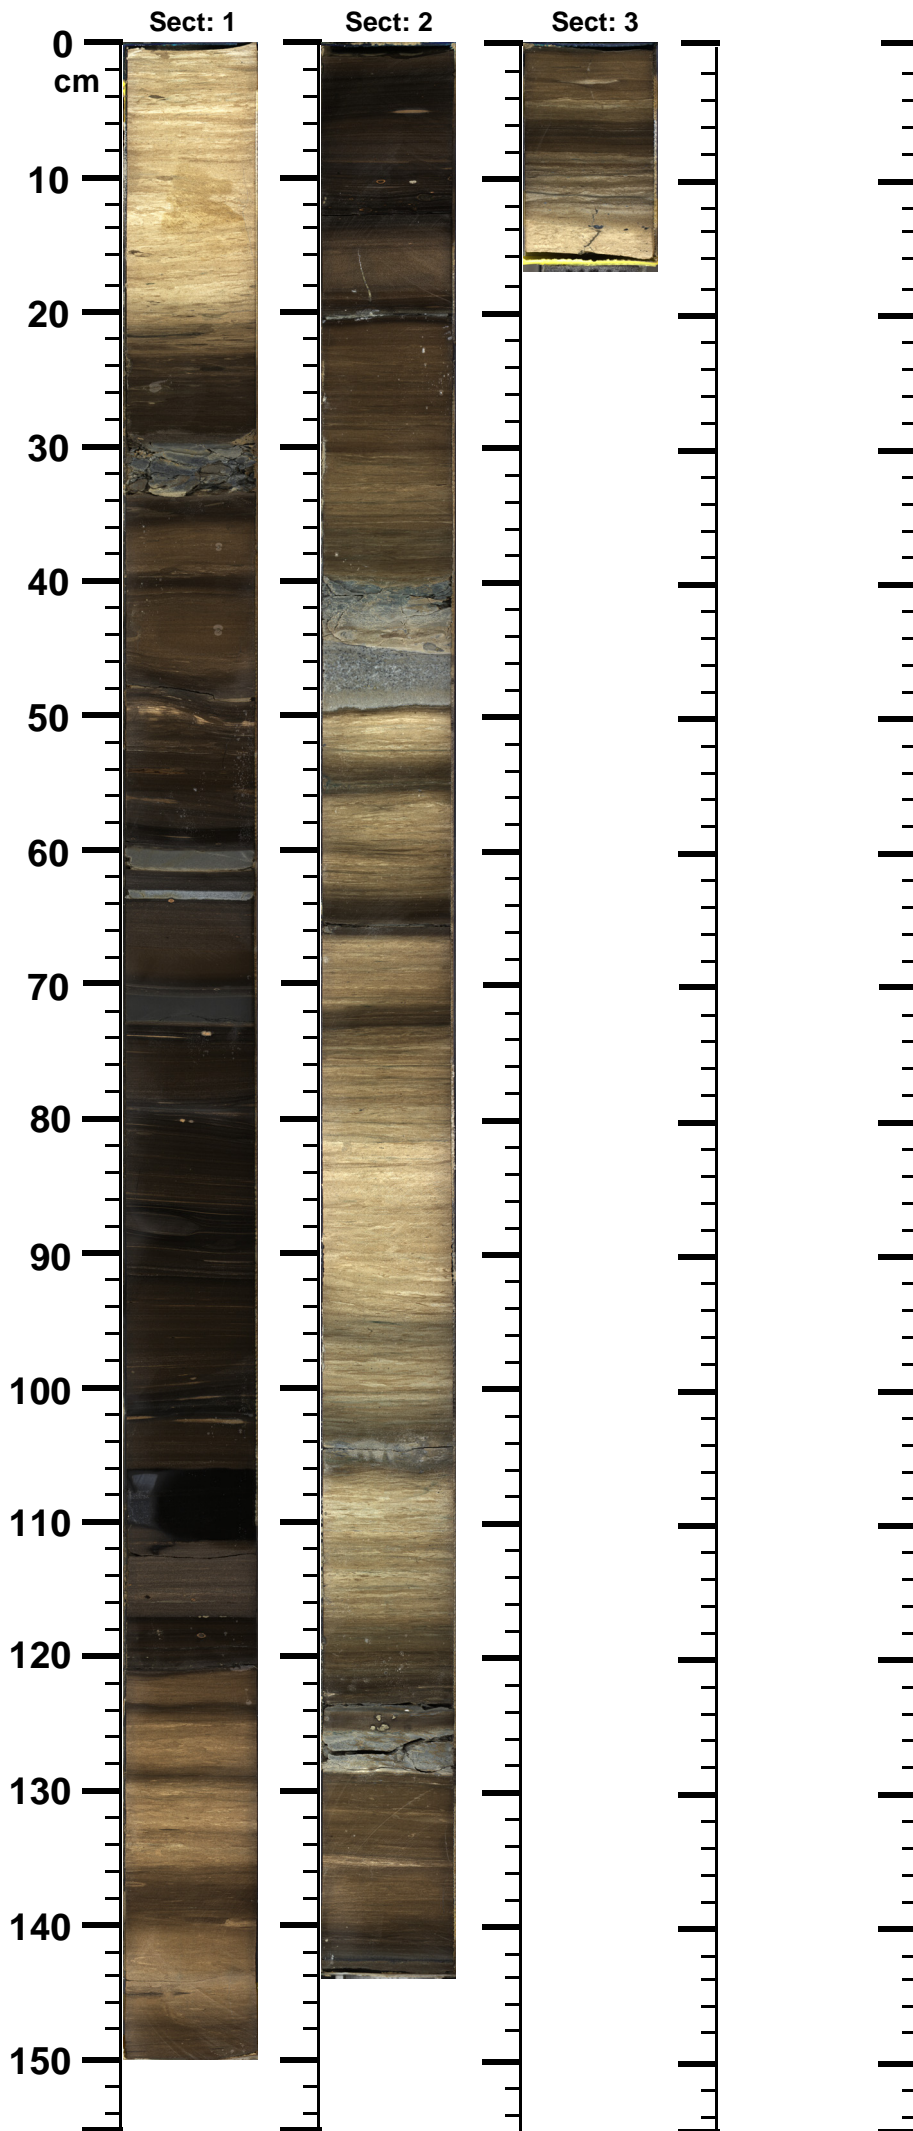

Expedition

364

Site

77

Hole

A

Core

27-R

Top

576.59

Bottom

579.64

(m)

364 - M0077 - A - 27R