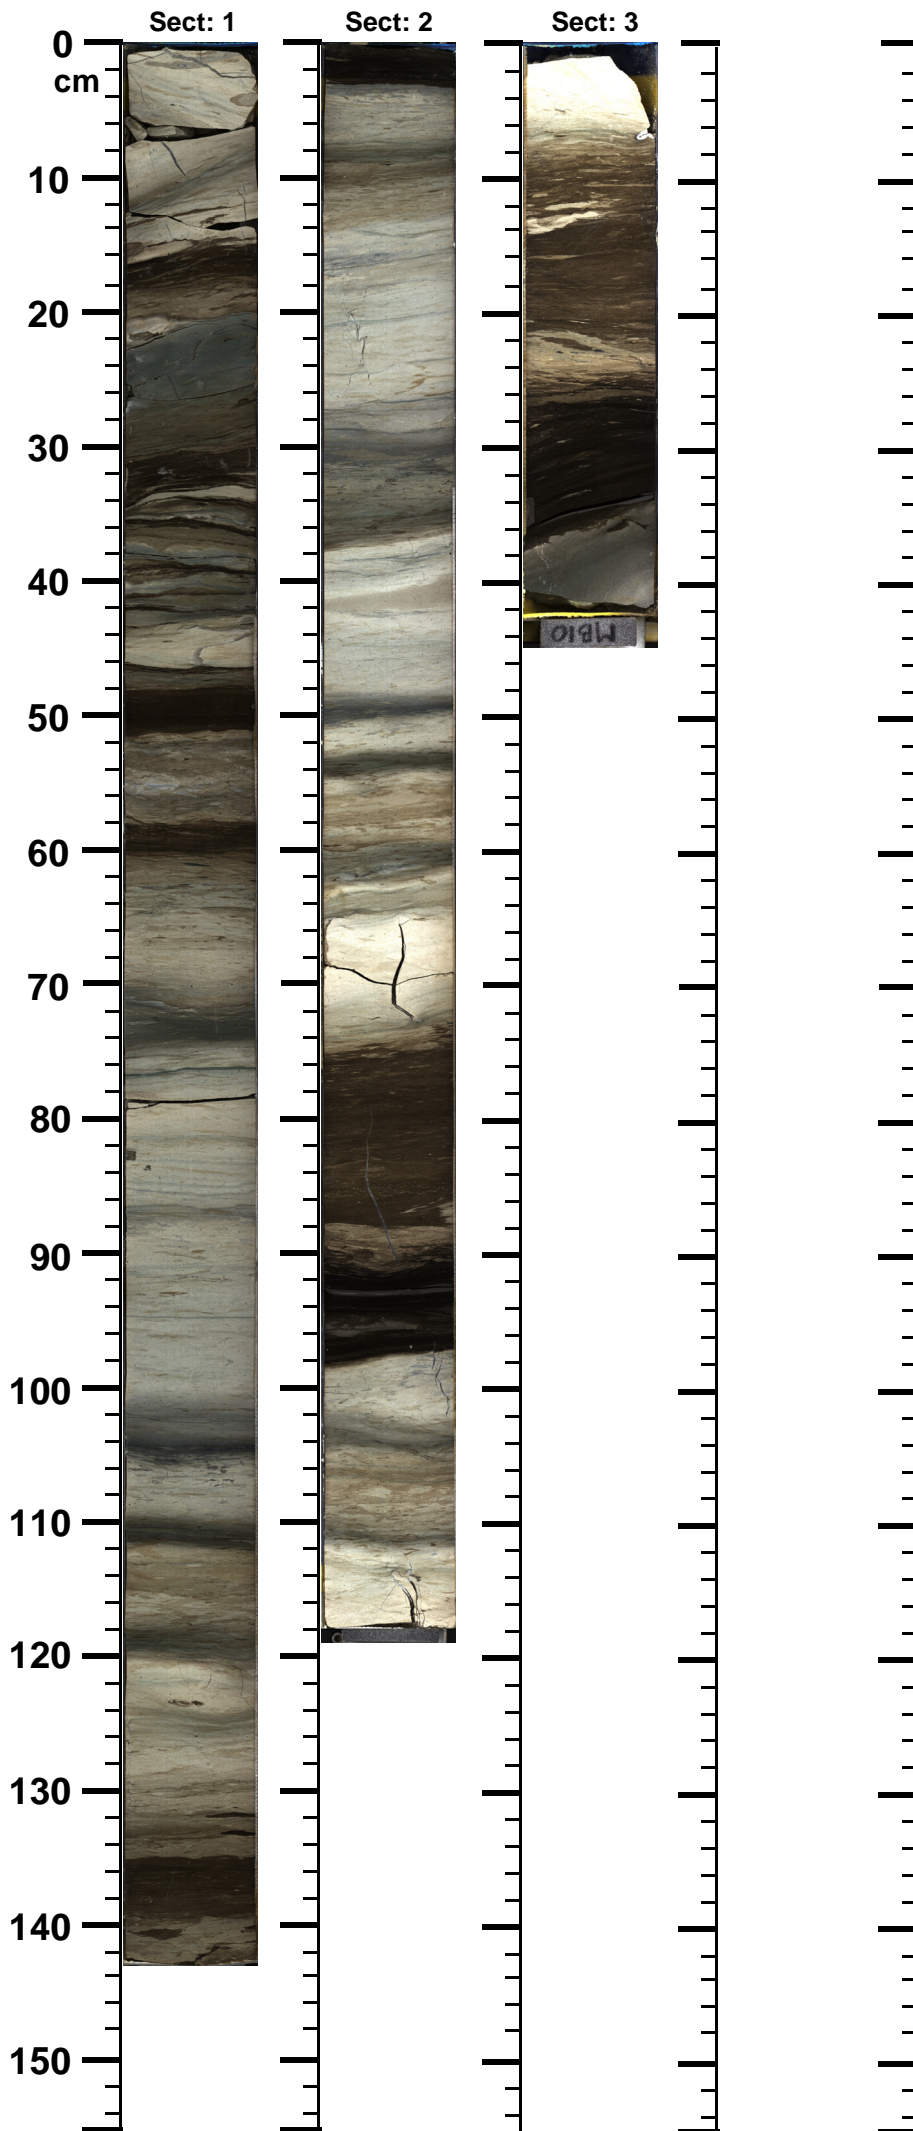

Expedition

364

Site

77

Hole

A

Core

30-R

Top

585.74

Bottom

588.79

(m)

364 - M0077 - A - 30R