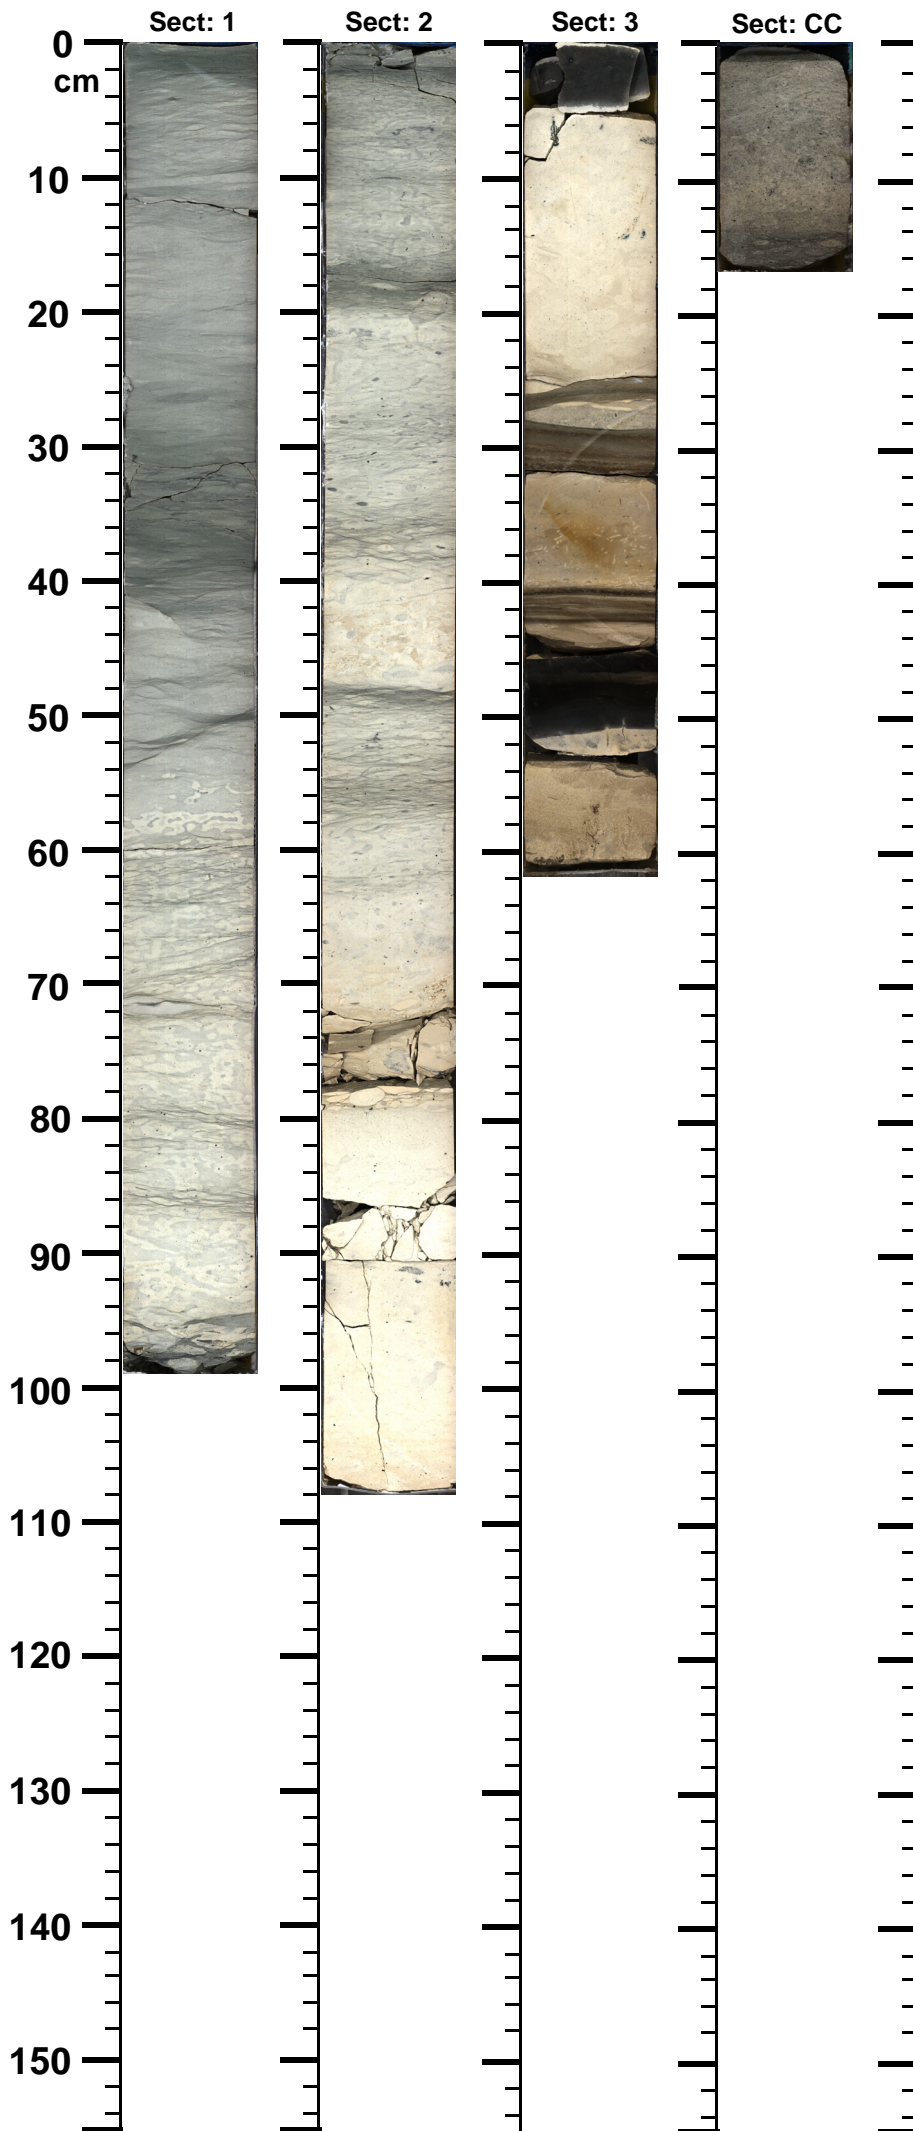

Expedition

364

Site

77

Hole

A

Core

36-R

Top

604.04

Bottom

607.02

(m)

364 - M0077 - A - 36R