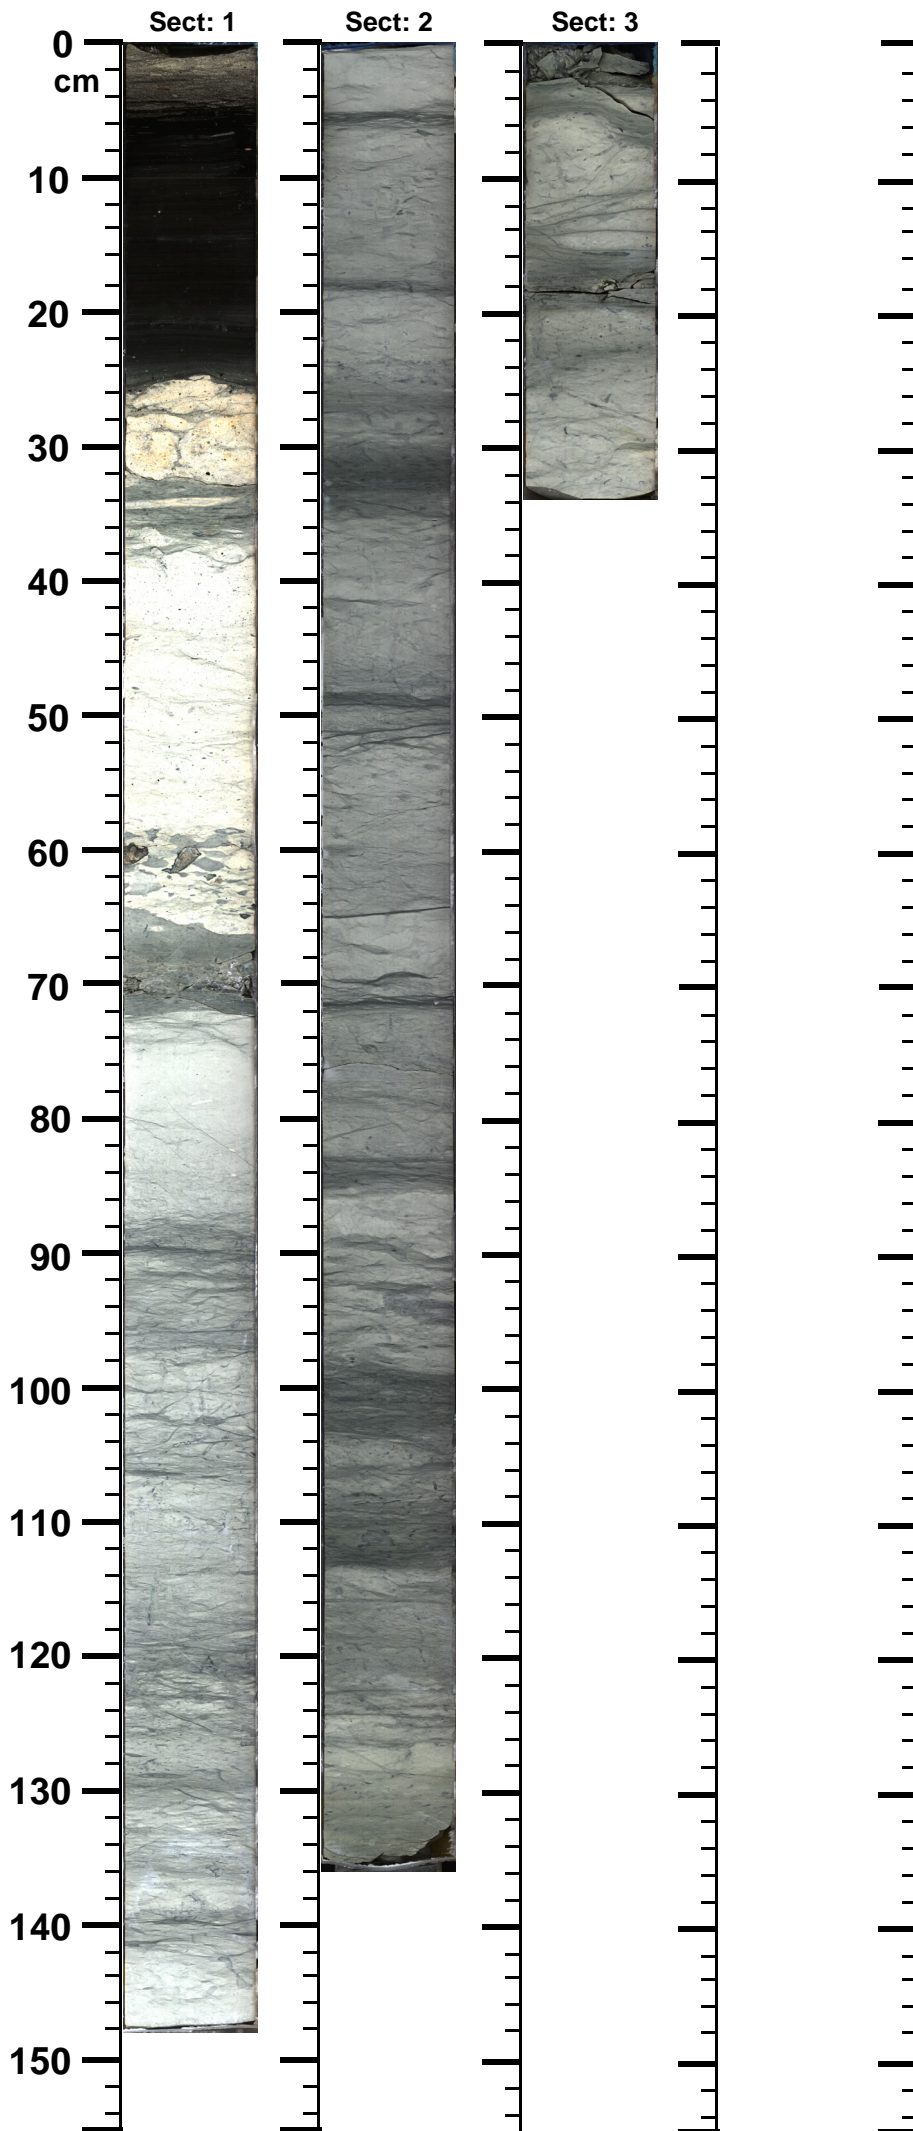

Expedition

364

Site

77

Hole

A

Core

37-R

Top

607.02

Bottom

610.14

(m)

364 - M0077 - A - 37R