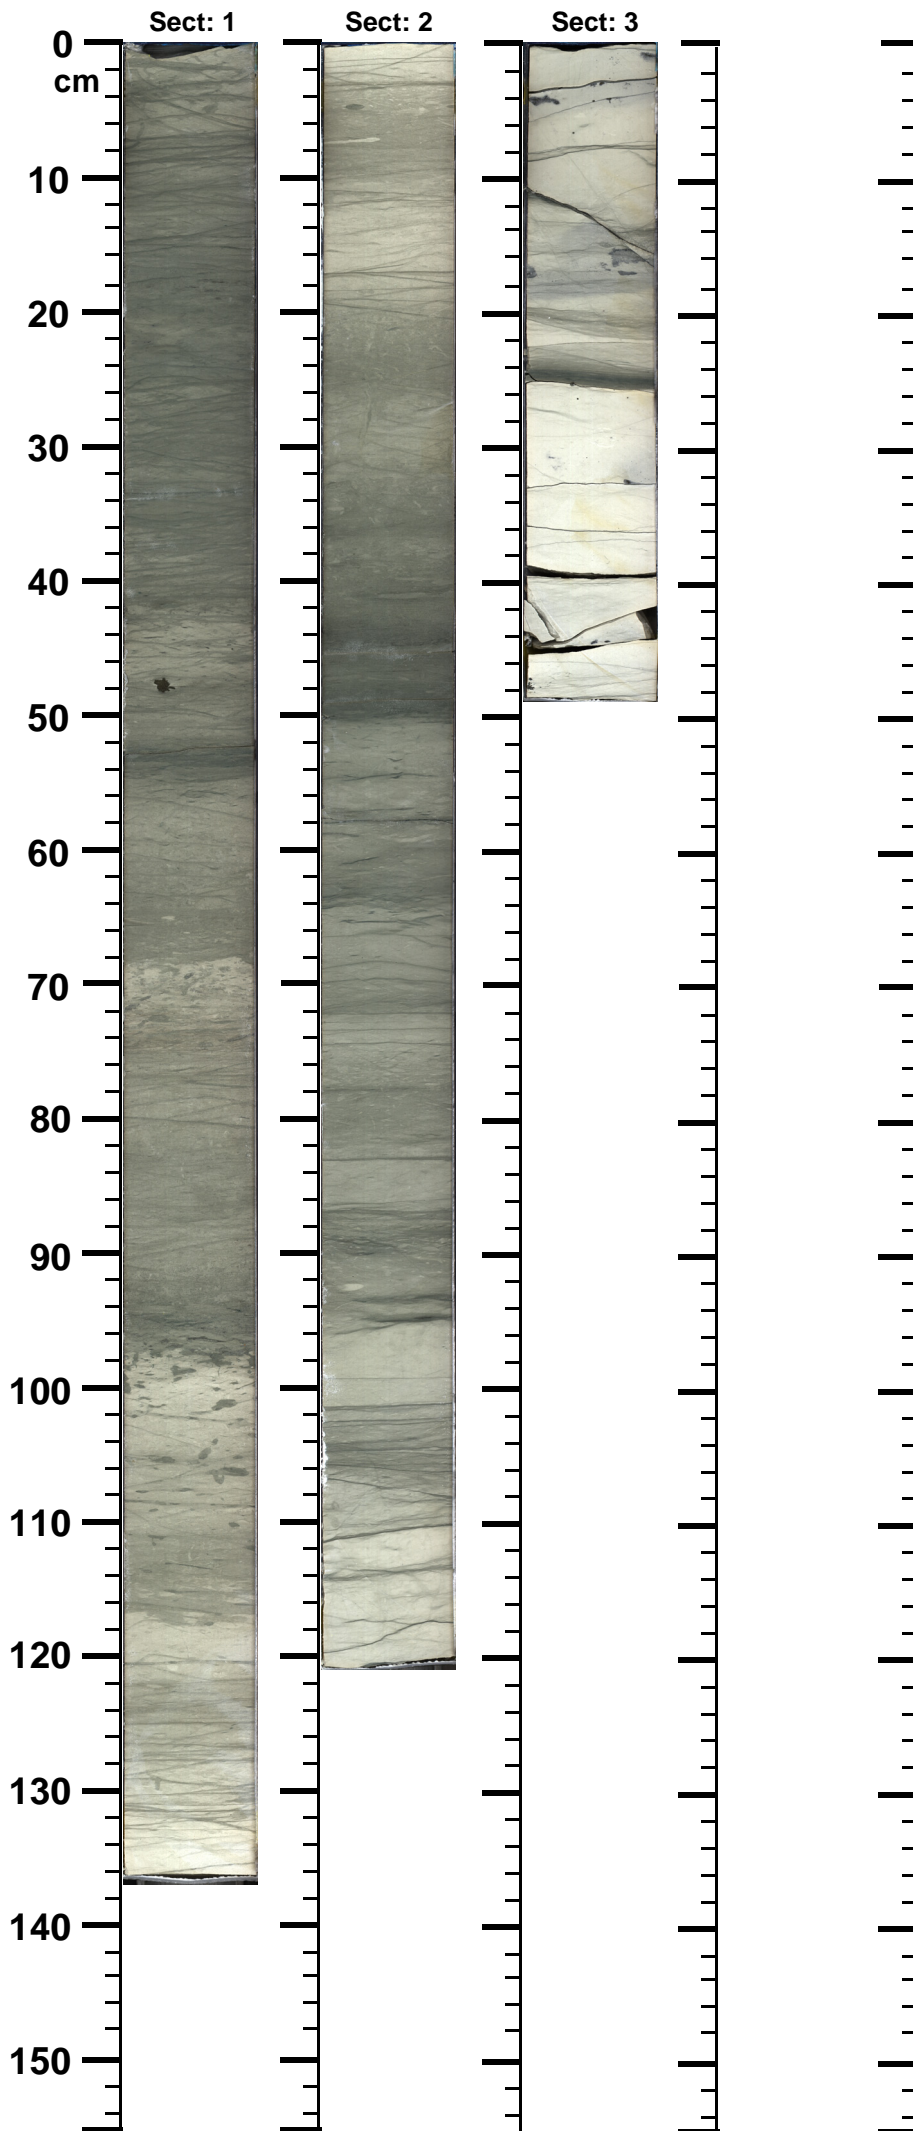

Expedition

364

Site

77

Hole

A

Core

39-R

Top

613.19

Bottom

616.24

(m)

364 - M0077 - A - 39R