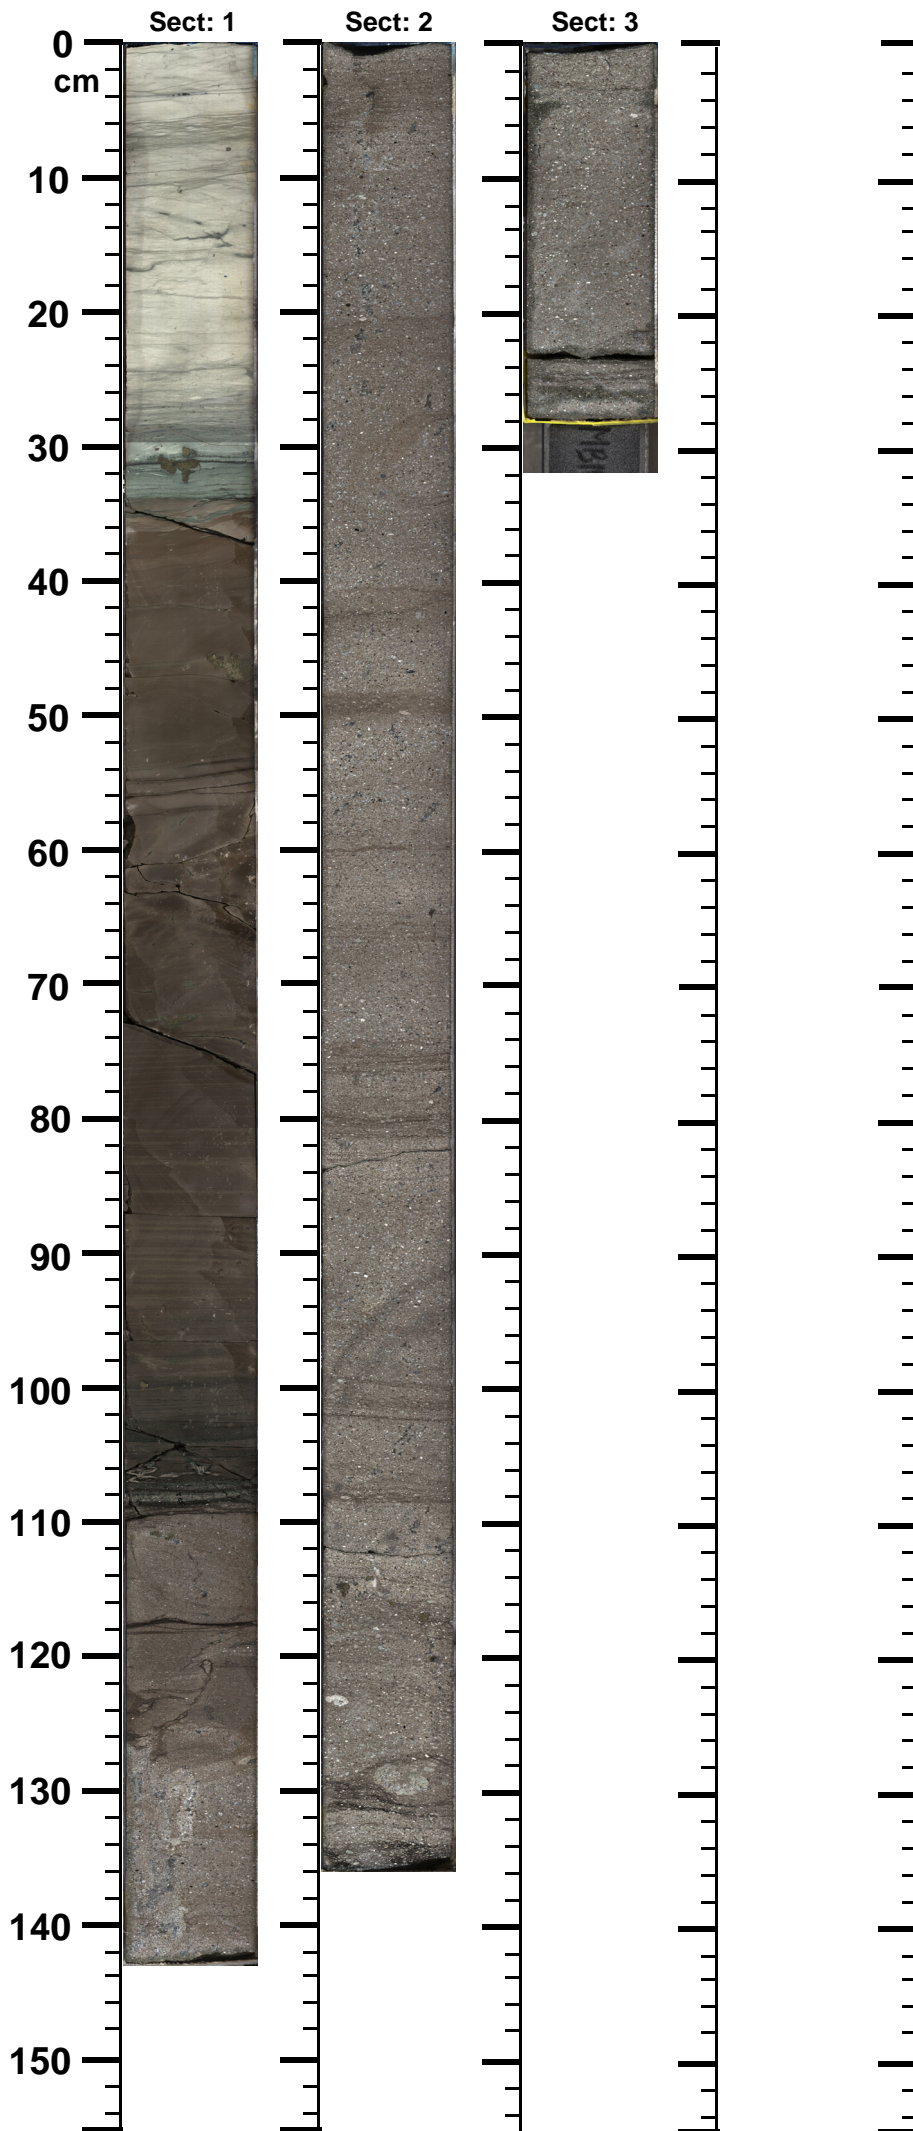

Expedition

364

Site

77

Hole

A

Core

40-R

Top

616.24

Bottom

619.29

(m)

364 - M0077 - A - 40R