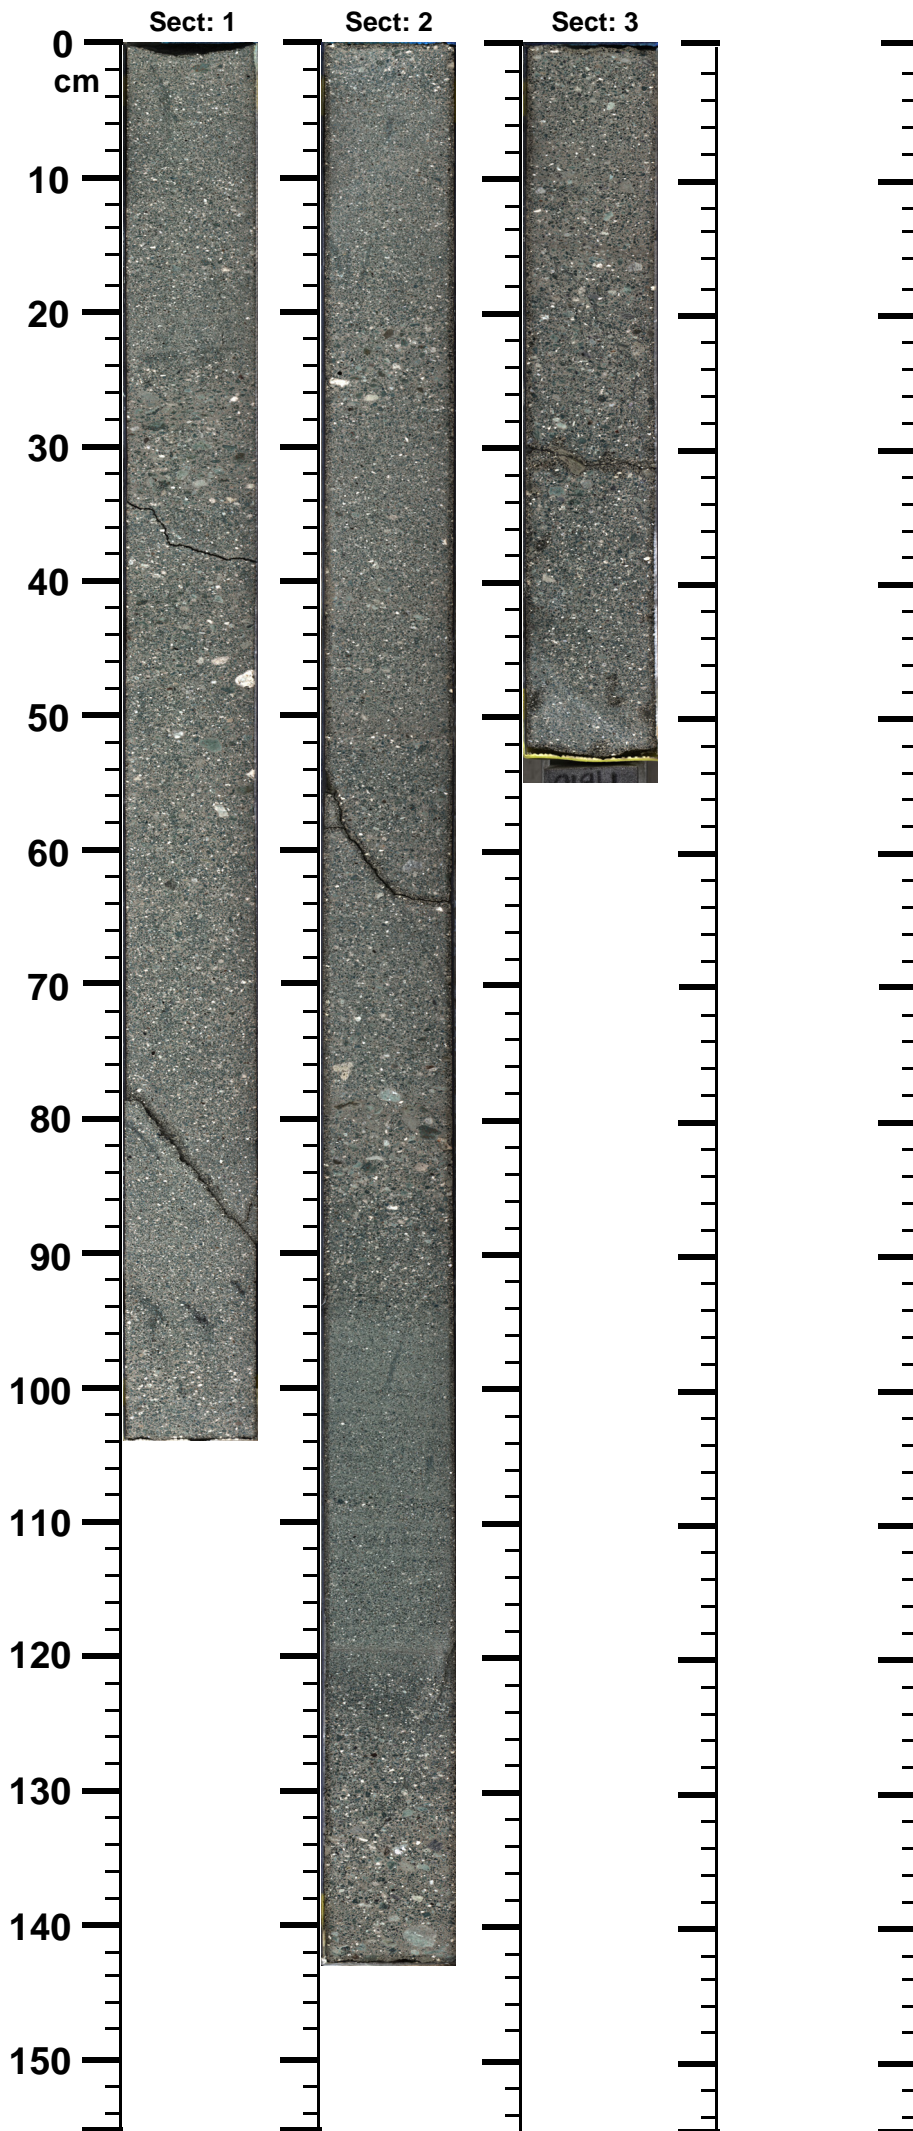

Expedition

364

Site

77

Hole

A

Core

42-R

Top

622.34

Bottom

625.39

(m)

364 - M0077 - A - 42R