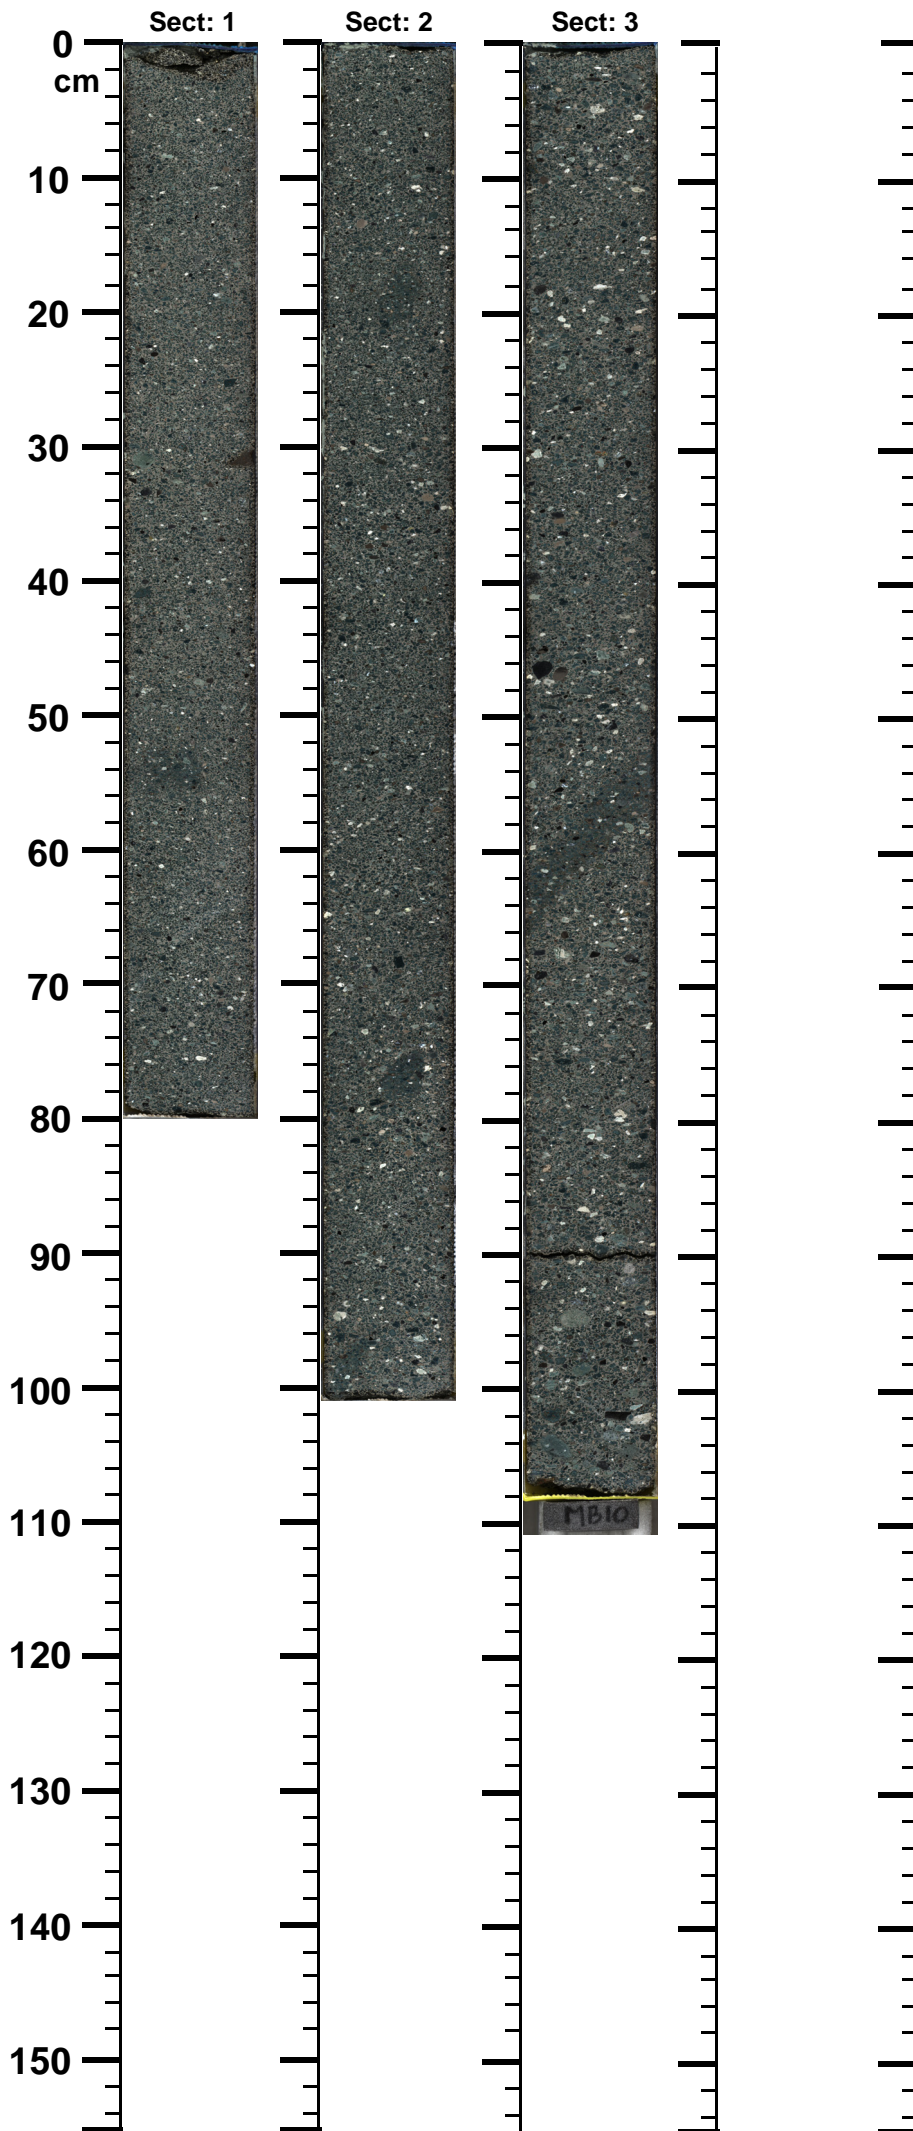

Expedition

364

Site

77

Hole

A

Core

48-R

Top

640.64

Bottom

643.69

(m)

364 - M0077 - A - 48R