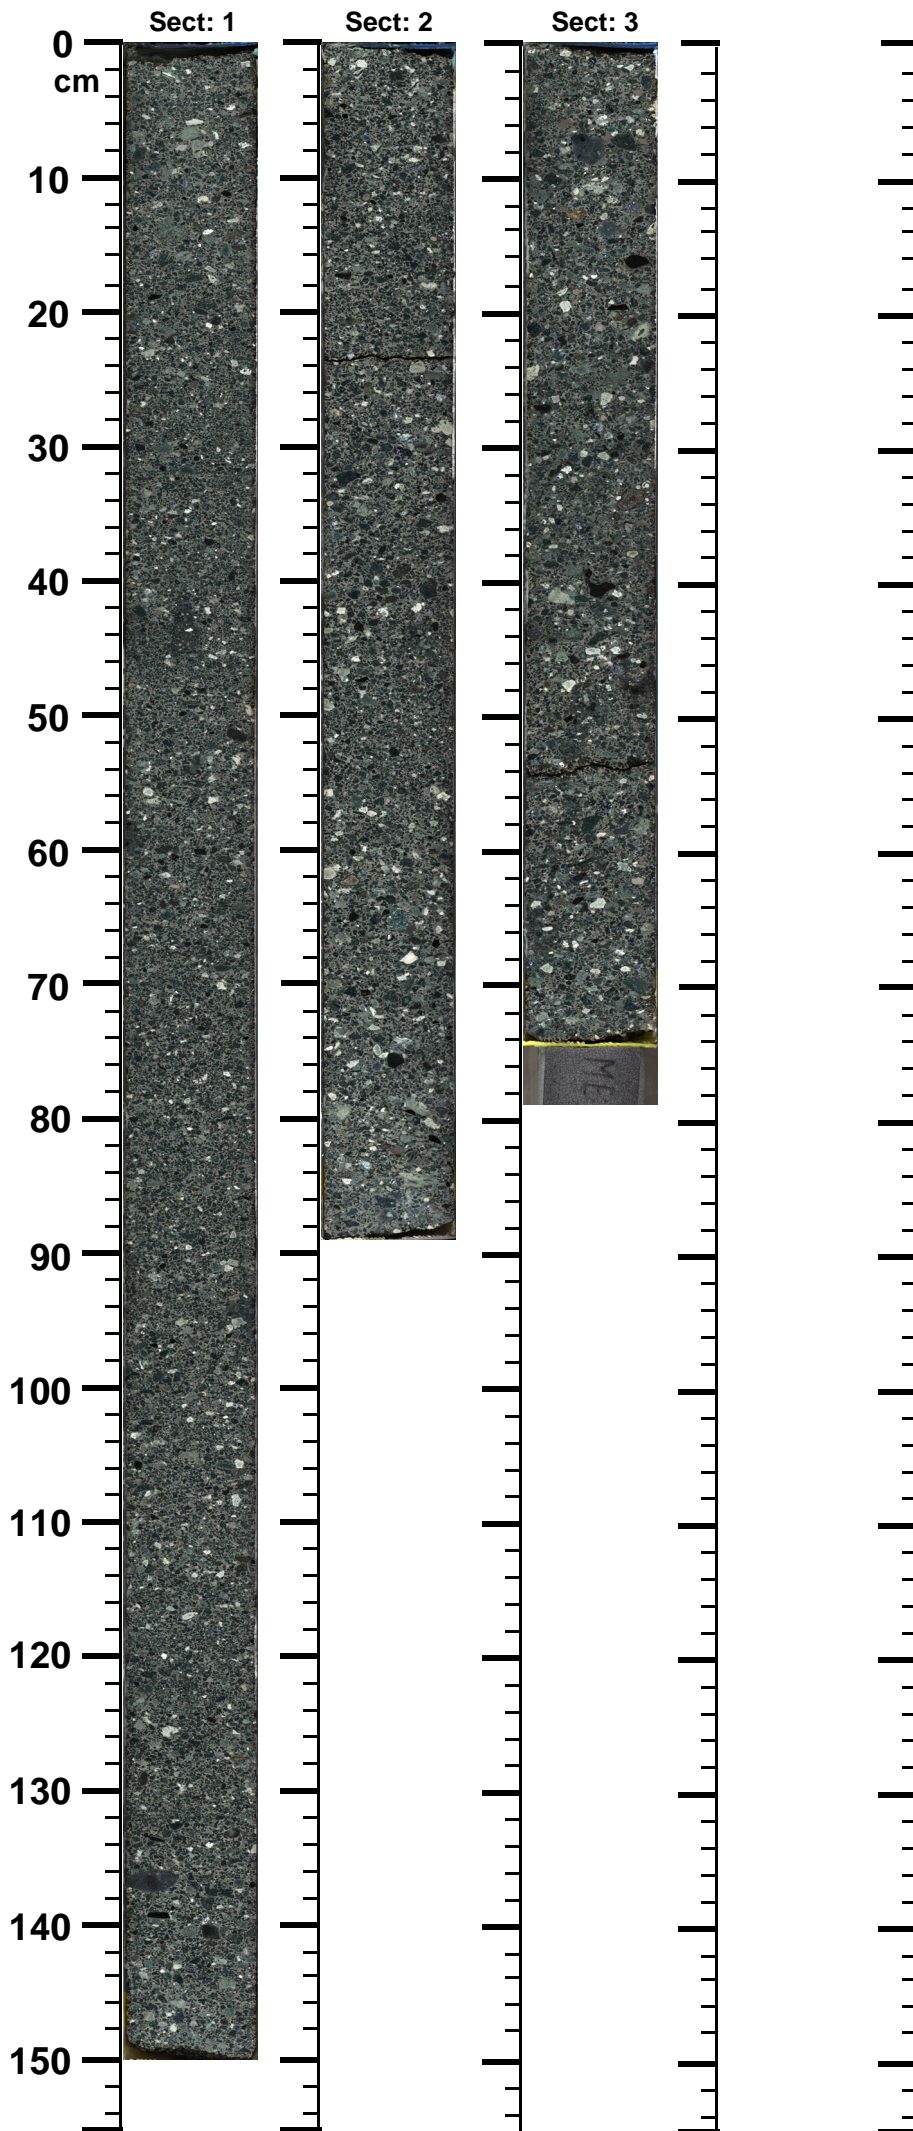

Expedition

364

Site

77

Hole

A

Core

49-R

Top

643.69

Bottom

646.71

(m)

364 - M0077 - A - 49R