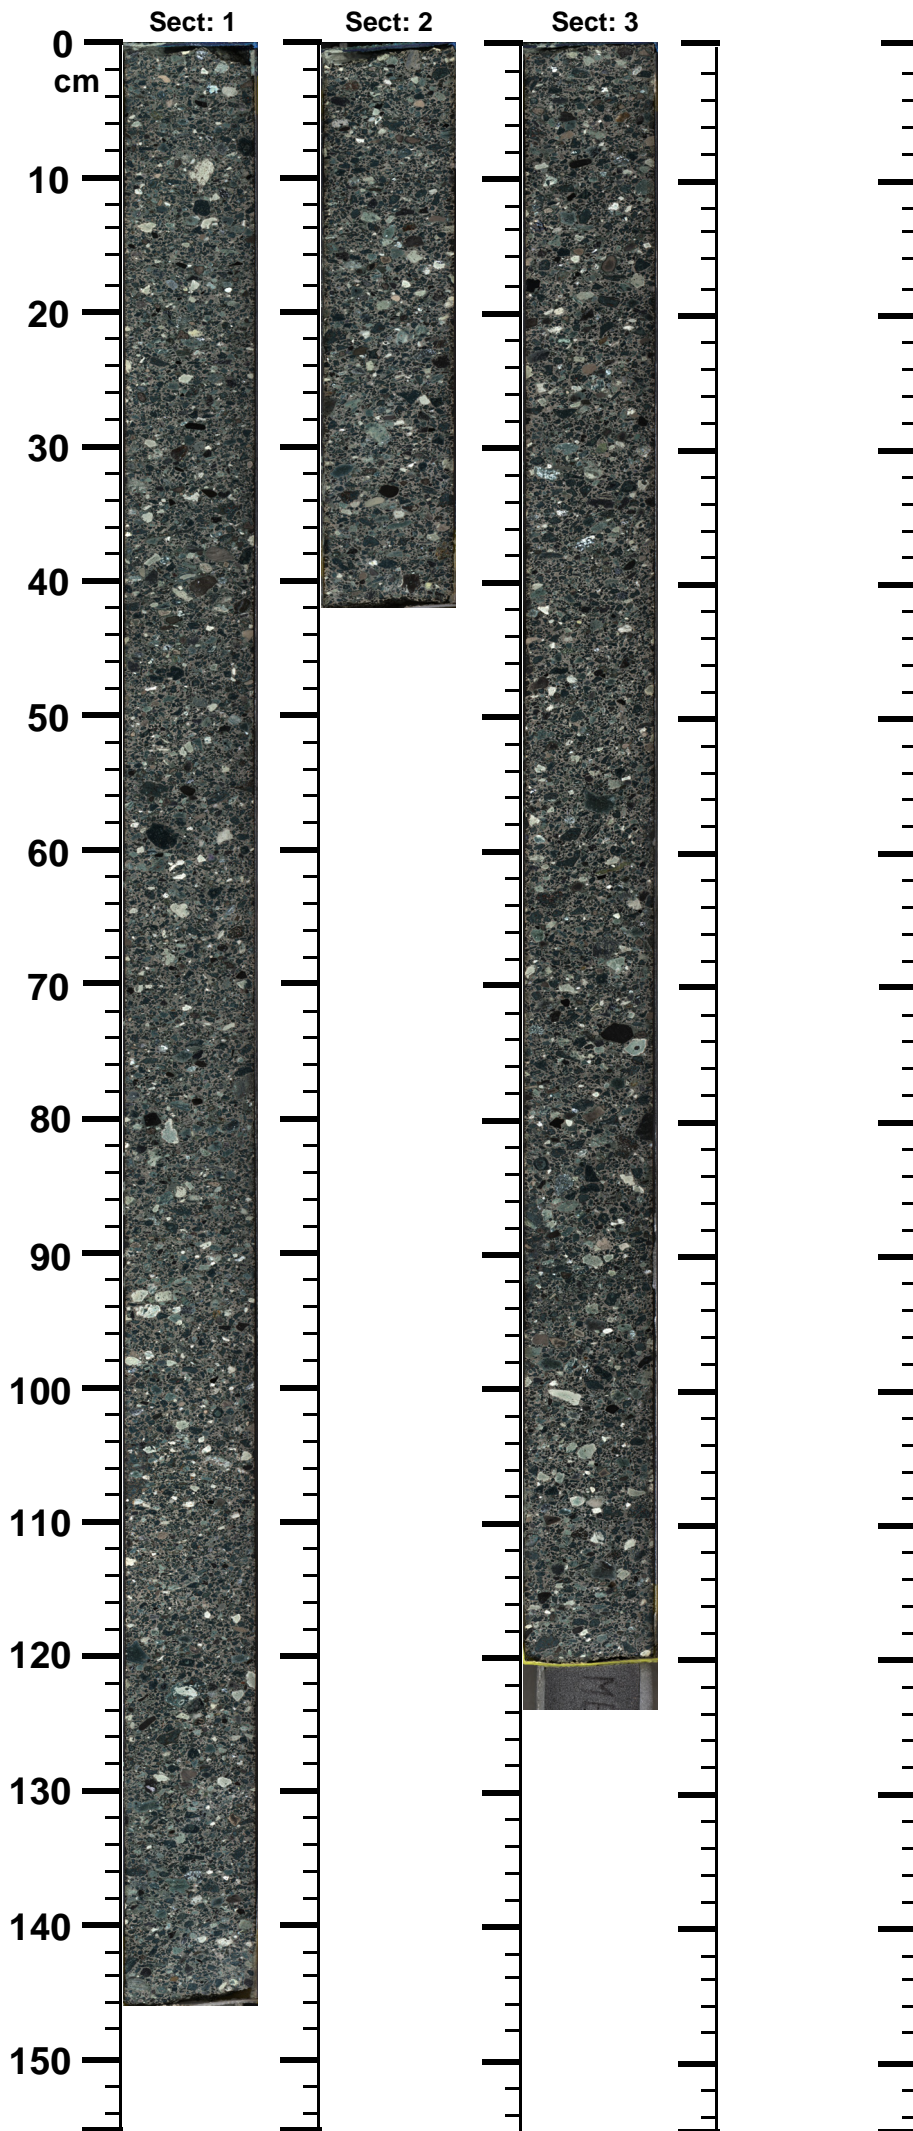

Expedition

364

Site

77

Hole

A

Core

50-R

Top

646.71

Bottom

649.82

(m)

364 - M0077 - A - 50R