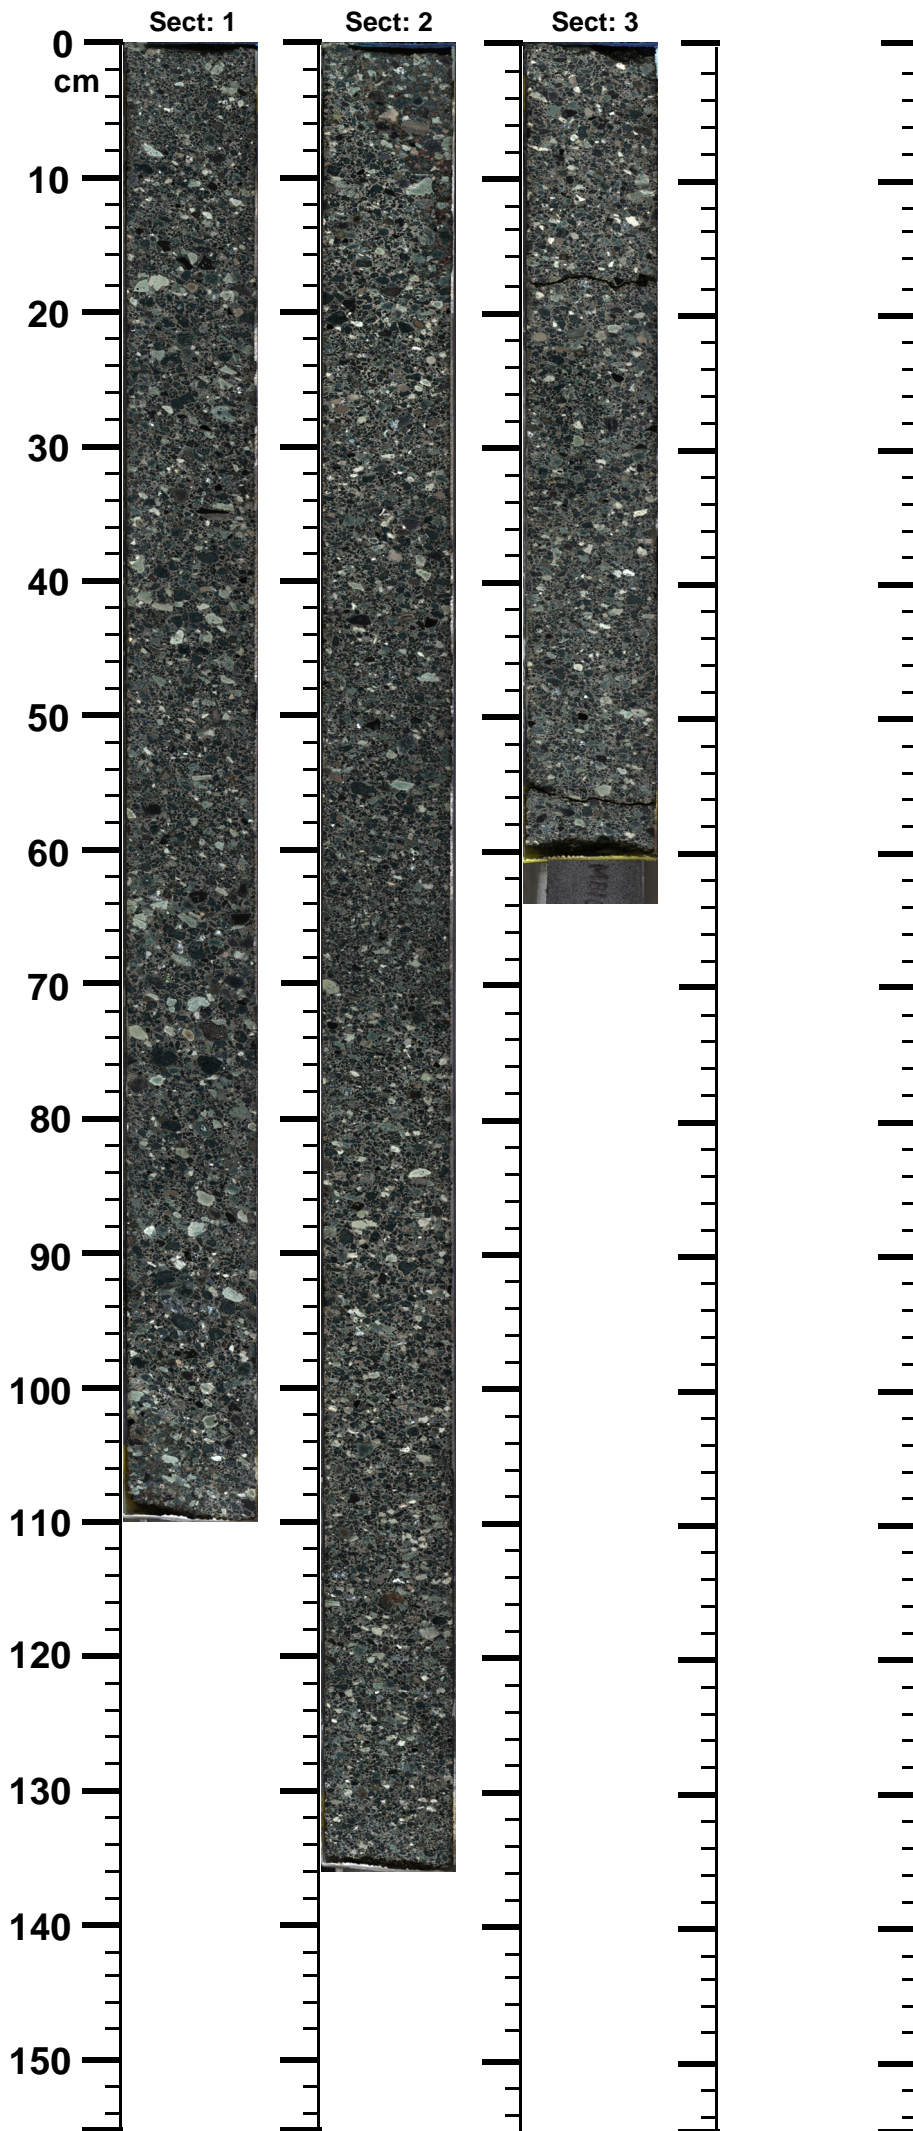

Expedition

364

Site

77

Hole

A

Core

52-R

Top

652.84

Bottom

655.89

(m)

364 - M0077 - A - 52R