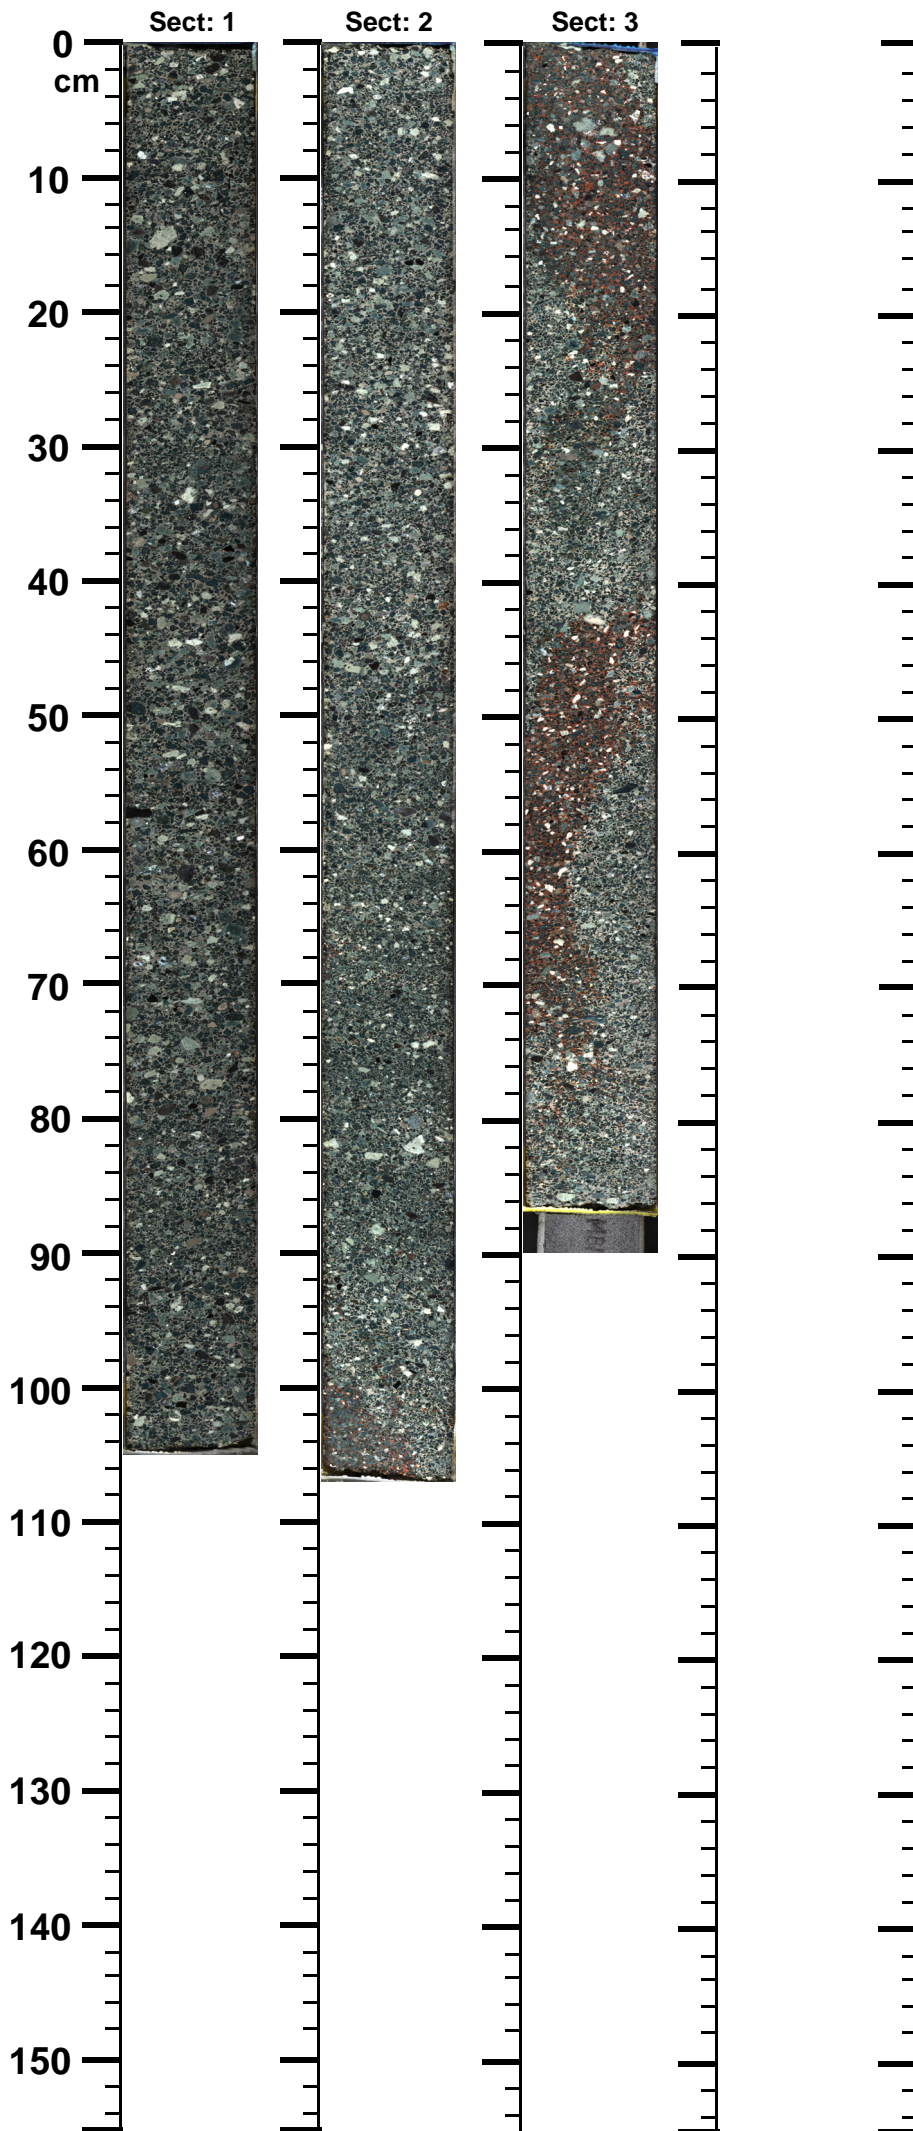

Expedition

364

Site

77

Hole

A

Core

53-R

Top

655.89

Bottom

658.94

(m)

364 - M0077 - A - 53R