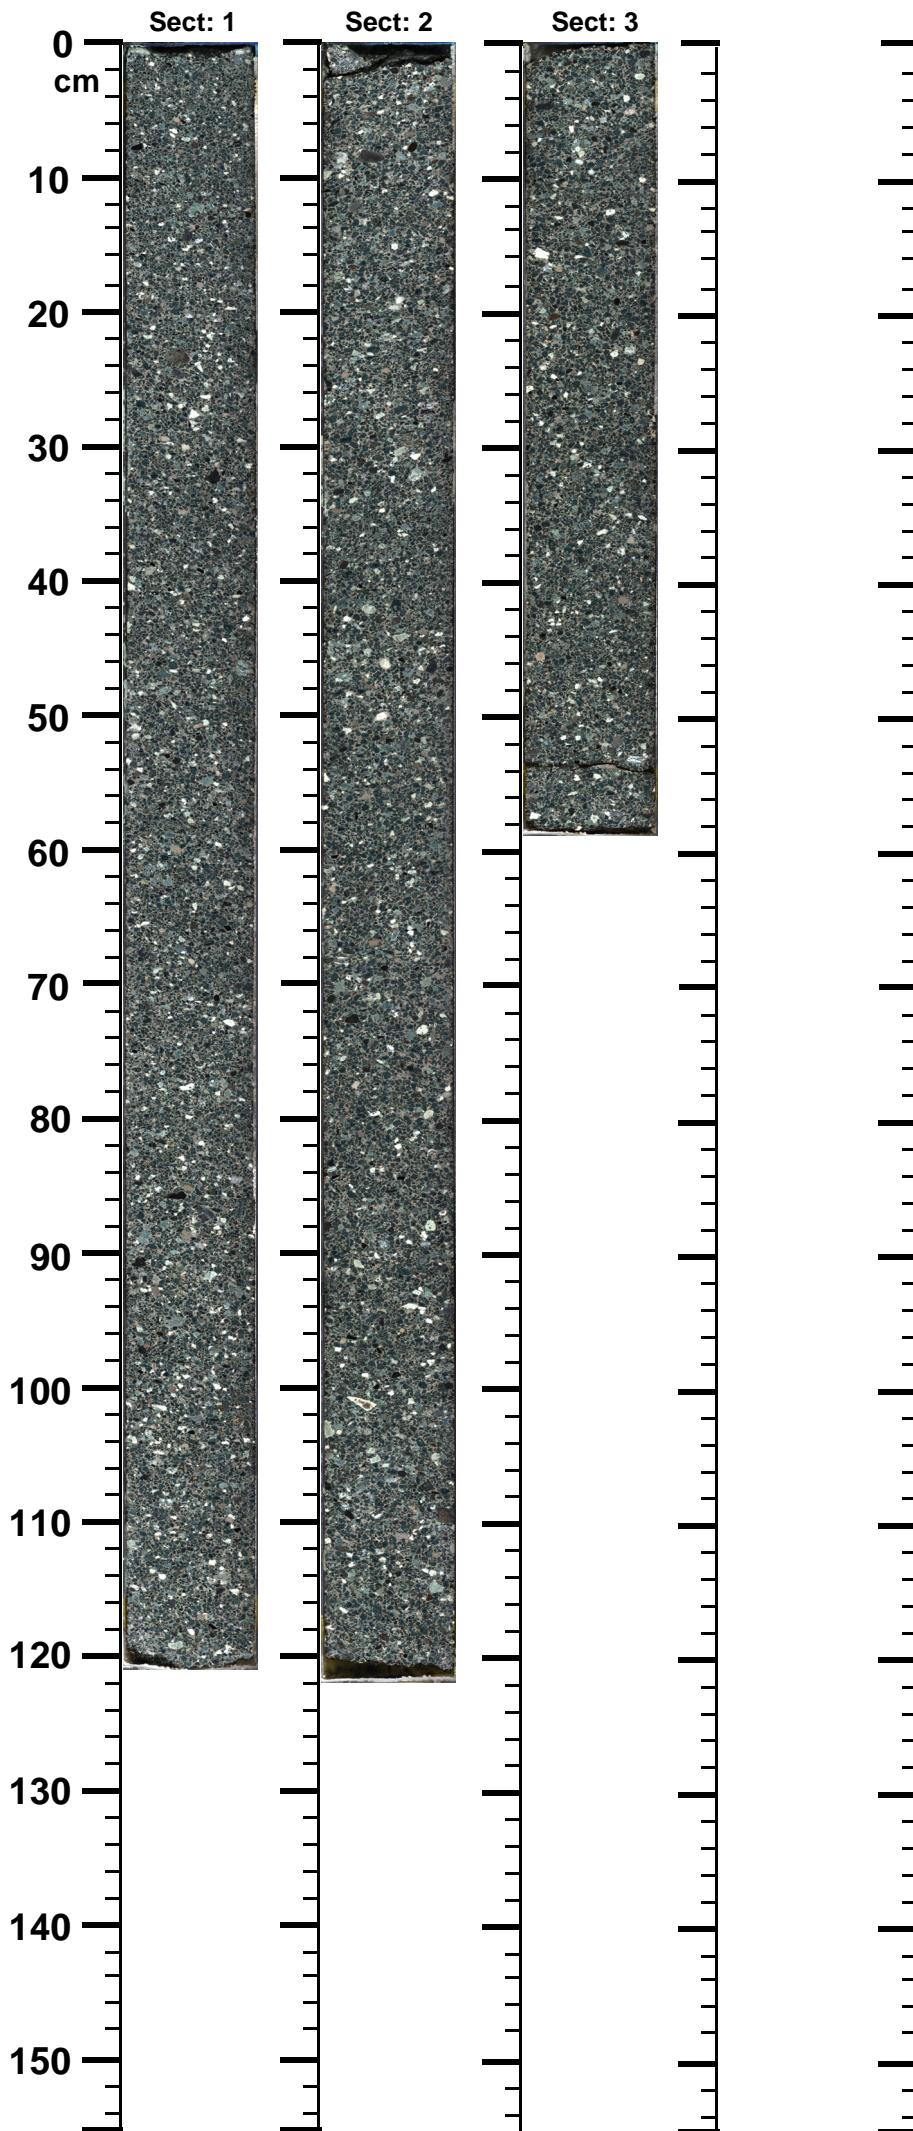

Expedition

364

Site

77

Hole

A

Core

56-R

Top

665.04

Bottom

668.09

(m)

364 - M0077 - A - 56R