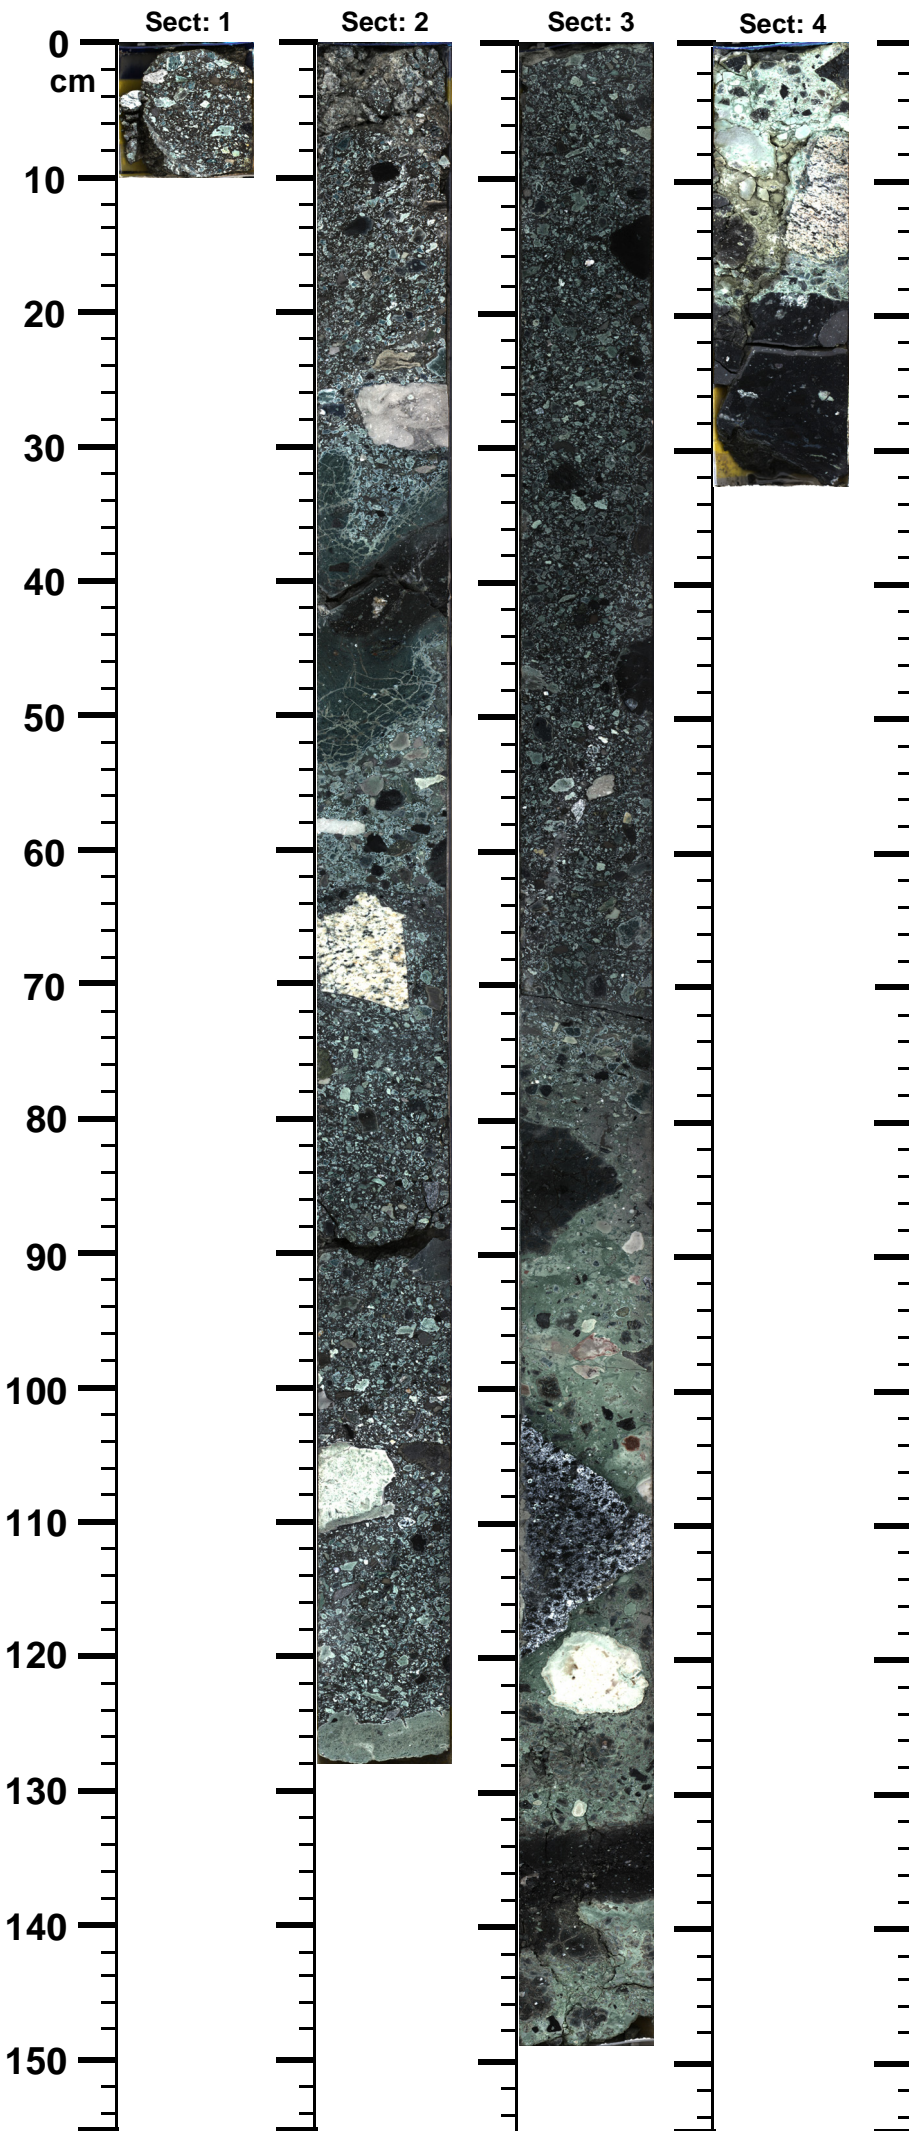

Expedition

364

Site

77

Hole

A

Core

84-R

Top

713.44

Bottom

716.49

(m)

364 - M0077 - A - 84R