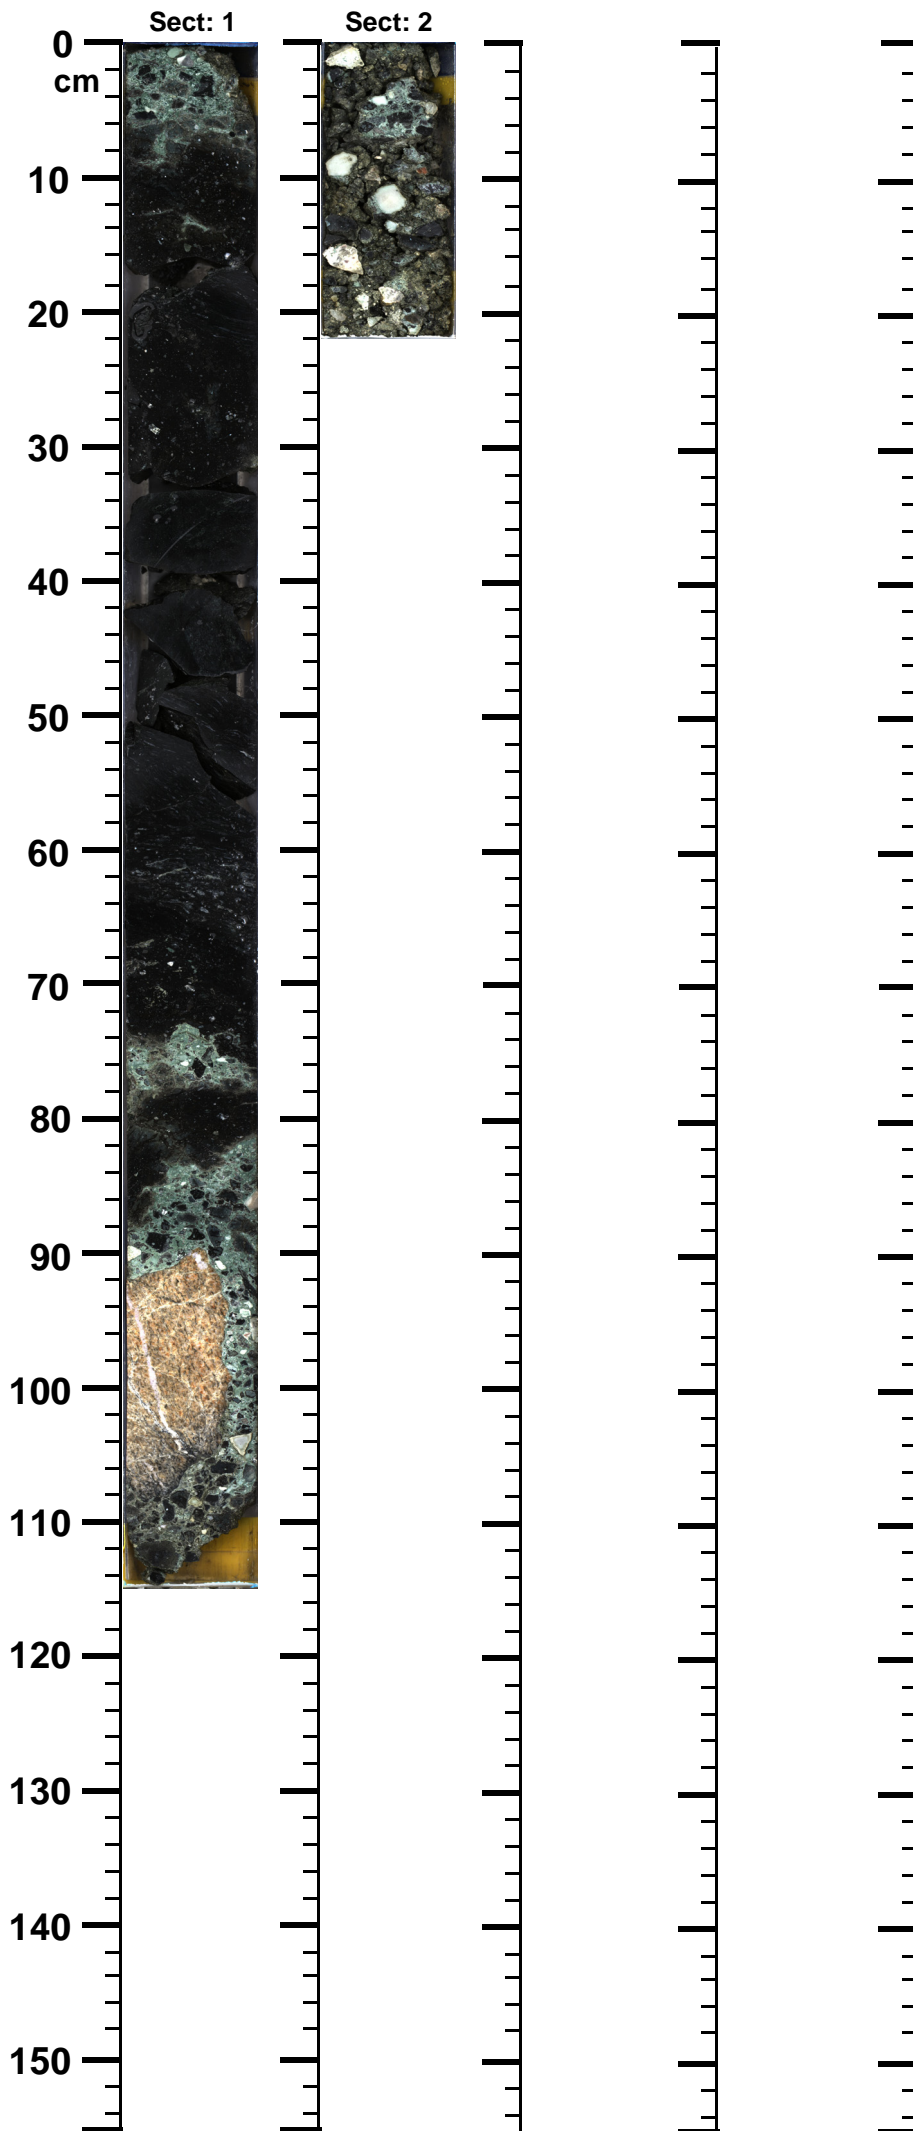

Expedition

364

Site

77

Hole

A

Core

85-R

Top

716.49

Bottom

717.64

(m)

364 - M0077 - A - 85R